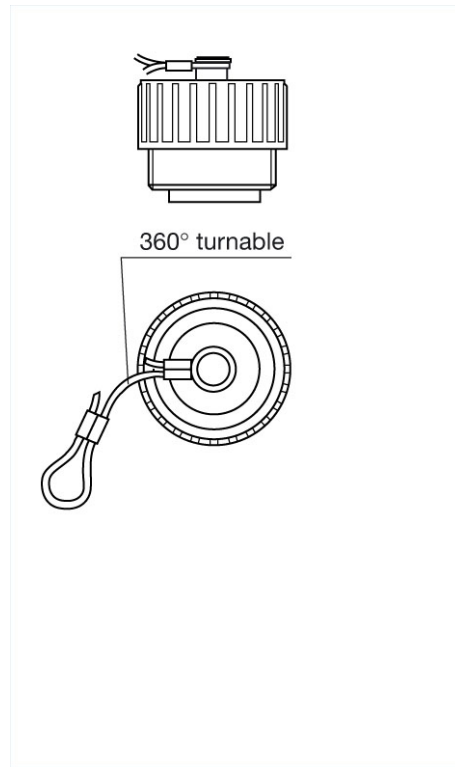

HIRSCHMANN

A BELDEN BRAND

Industrial Connecting Solutions: Circular Connectors: MIL, DIN, Universal Connectors: Signal and Power (CA series): Accessories CA-series: CA 00 SD 4

<http://e-catalog.hirschmann.com/link/57078-24228-256281-256284-24359-24362-36087/en/conf/ui.state>

Picture

Drawing

Belden Deutschland GmbH

Im Gewerbepark 2

58579 Schalksmühle

Germany

Phone: +49 7127/14-1806

E-Mail: icos-sales@belden.com

The information published in the websites has been compiled as carefully as possible. It is subject to alteration without notice in technical as well as in price-related/commercial respect. The complete information and data were available on user documentation. Mandatory information can only be obtained by a concrete query.