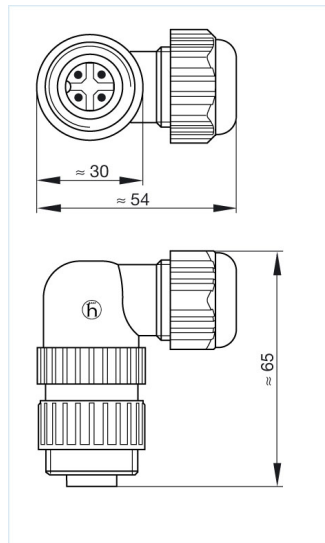

## CA 3 W LS

Industrial Connectors: Circular connectors CA series: Cable plug and panel-mounted connector

### Product description

Description	Angled cable plug, integrated strain relief
Type	CA 3 W LS
Order No.	934 128-100
Number of contacts	3 + PE
Cable gland	M 22x2
Cable diameter	6 mm to 12 mm
Conductor size	max. 2.5 mm <sup>2</sup>
Housing Color	black

### Drawing

### Technical data

Pin dimensions	2 mm
Rated voltage	DC 250 V / AC 400 V
Rated current	DC 10 A / AC 16 A
Contact resistance	≤ 3 mOhm
Type of termination	screw