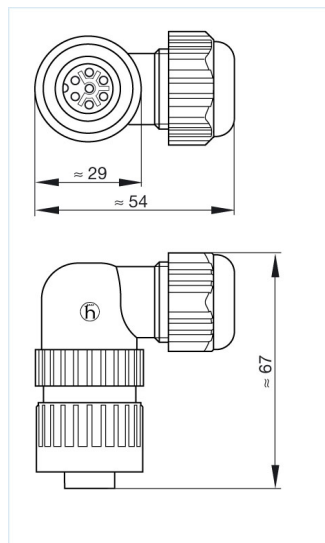

## CA 6 W LD

Industrial Connectors: Circular connectors CA series: Cable socket and panel-mounted socket

### Product description

Description	Angled cable socket, integrated strain relief
Type	CA 6 W LD
Order No.	934 131-100
Number of contacts	6 + PE
Cable gland	M 22x2
Cable diameter	6 mm to 12 mm
Conductor size	max. 0.75 mm <sup>2</sup>
Housing Color	black

### Drawing

### Technical data

Pin dimensions	1.5 mm
Rated voltage	250 V AC/DC
Rated current	10 A AC/DC
Contact resistance	≤ 5 mOhm
Type of termination	solder