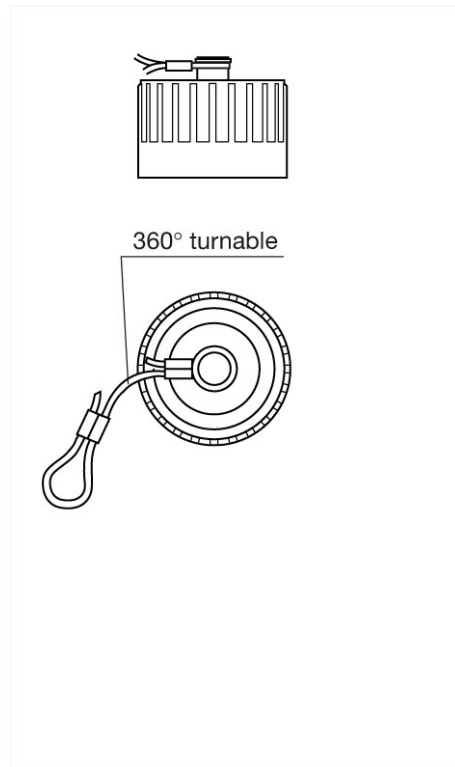

Picture

Drawing

Belden Deutschland GmbH
Im Gewerbepark 2
58579 Schalksmühle
Germany
Phone: +49 7127/14-1806
E-Mail: icos-sales@belden.com

The information published in the websites has been compiled as carefully as possible. It is subject to alteration without notice in technical as well as in price-related/commercial respect. The complete information and data were available on user documentation. Mandatory information can only be obtained by a concrete query.