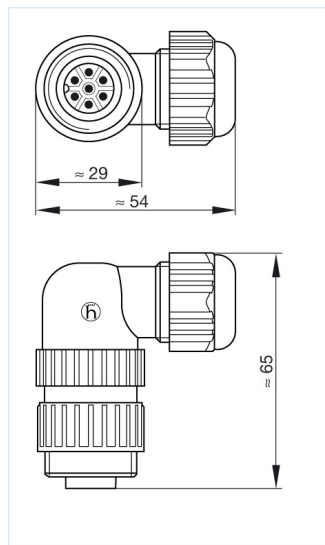

## CA 6 W LS

Industrial Connectors: Circular connectors CA series: Cable plug and panel-mounted connector

### Product description

Description	Angled cable plug, integrated strain relief
Type	CA 6 W LS
Order No.	934 130-100
Number of contacts	6 + PE
Cable gland	M 22x2
Cable diameter	6 mm to 12 mm
Conductor size	max. 0.75 mm <sup>2</sup>
Housing Color	black

### Drawing

### Technical data

Pin dimensions	1.5 mm
Rated voltage	250 V AC/DC
Rated current	10 A AC/DC
Contact resistance	≤ 5 mOhm
Type of termination	solder