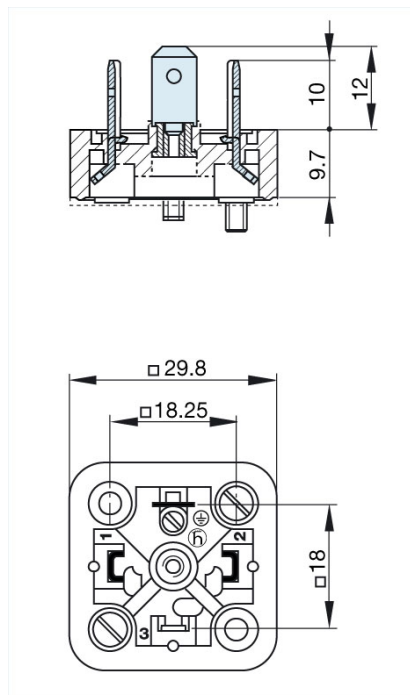

GSA 2000 schwarz/black

Industrial Connectors:Rectangular connectors GDM-series:Type AEN 175301-803 (DIN 43650) / ISO 4400:Appliance connector

Product description

Description	appliance connector with retaining nut, 2 screws M 3 x 10 and 1 screw M 3 x 5, longitudinal slots, open nut
Type	GSA 2000 schwarz/black
Order No.	932 591-100
Number of contacts	2 + PE
Standard	DIN EN 175 301-803-A
Housing Color	black
Construction type	A

Drawing

Technical data

Rated voltage	AC/DC 400 V
Rated current	16 A
Contact resistance	≤ 4 mOhm
Type of termination	solder, holes for possibility of soldering on both sides (ground contacts: screw)
Mounting	screw

Material

Contact surface material	Sn
--------------------------	----

Contact bearer material	PA
Housing material	PA
Environmental conditions	
Protection class (IEC 60529)	IP 65 (gasket necessary) (mated)
Pollution severity	3
Temperature range	-40 °C to +125 °C
Inflammability class	
Contact bearer	94 V-0
Approvals	
UR	UR
VDE	VDE
SEV	SEV
CSA	CSA
Packing unit	
Packaging unit	200 pieces
Scope of delivery and accessories	
Accessories to order separately	(NBR) flat gasket GSA 200-4, Order no. 730 843-002; (EPDM) flat gasket GSA 200-7, Order no. 730 268-003