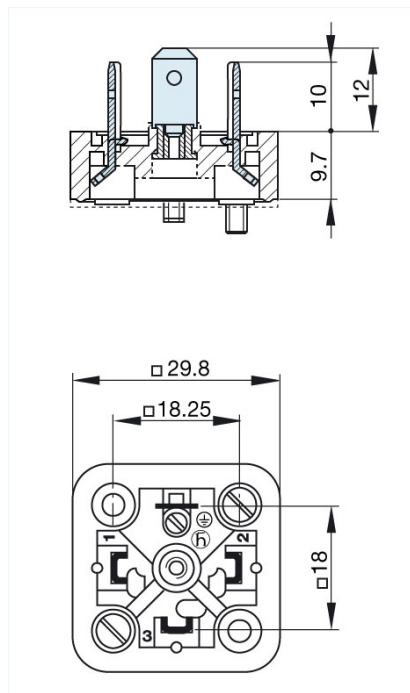

### Product description

Description	appliance connector with retaining nut, 2 screws M 3 x 10 and 1 screw M 3 x 4, longitudinal slots, open nut
Type	GSA 3000 schwarz/black
Order No.	932 597-100
Number of contacts	3 + PE
Standard	DIN EN 175 301-803-A
Housing Color	black
Construction type	A

### Drawing

### Technical data

Rated voltage	AC/DC 400 V
Rated current	16 A
Contact resistance	$\leq 4$ mOhm
Type of termination	solder, holes for possibility of soldering on both sides (ground contacts: screw)
Mounting	screw