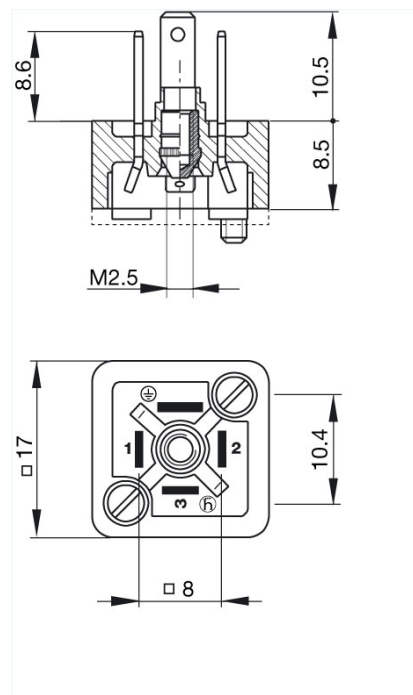

GSSNA 300 schwarz/black

Industrial Connectors:Rectangular connectors GDM-series:Type CEN 175301-803 (DIN 43650):Appliance connector

Product description

Description	appliance connector with central nut and 2 screws M 3 x 8
Type	GSSNA 300 schwarz/black
Order No.	933 111-100
Number of contacts	3 + PE
Standard	DIN EN 175 301-803-C
Housing Color	black
Construction type	C

Drawing

Technical data

Rated voltage	AC/DC 250 V
Rated current	6 A
Contact resistance	≤ 4 mOhm
Type of termination	solder
Mounting	screw

Material

Contact surface material	Sn
Contact bearer material	PA
Housing material	PA

Environmental conditions

Protection class (IEC 60529)	IP 65
Pollution severity	3
Temperature range	-40 °C to +125 °C
Inflammability class	
Housing	94 HB
Contact bearer	94 V-2
Approvals	
UR	UR
VDE	VDE
SEV	SEV
CSA	CSA
Packing unit	
Packaging unit	200 pieces
Scope of delivery and accessories	
Accessories to order separately	(NBR) flat gasket GSSNA 300-5, Order No. 730 232-002; (EPDM) flat gasket GSSNA 300-6, Order No. 730 365-004