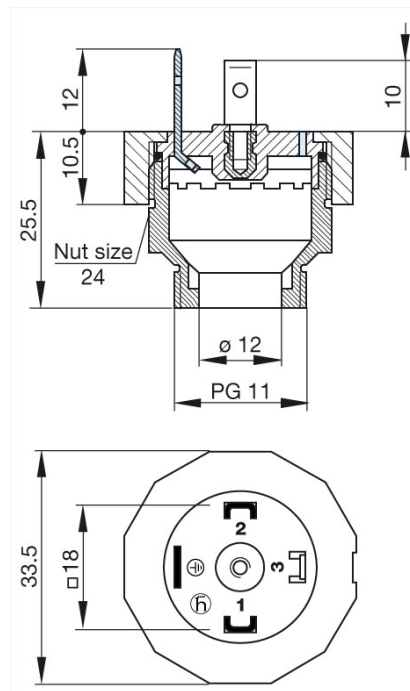

GSP 211 PG11 schwarz/black

Industrial Connectors:Rectangular connectors GDM-series:Type AEN 175301-803 (DIN 43650) / ISO 4400:Appliance connector

Product description

Description	appliance connector with thread, appliance connector, threaded sleeve, grip ring, o-ring (NBR)
Type	GSP 211 PG11 schwarz/black
Order No.	931 298-001
Number of contacts	2 + PE
Cable gland	PG 11
Standard	DIN EN 175 301-803-A
Housing Color	black
Construction type	A

Drawing

Technical data

Rated voltage	AC/DC 400 V
Rated current	16 A
Contact resistance	≤ 4 mOhm
Type of termination	solder
Mounting	screw

Material

Contact surface material	Sn
--------------------------	----

Contact bearer material	PA
Housing material	PA
Environmental conditions	
Protection class (IEC 60529)	IP 65 (gasket necessary) (mated)
Pollution severity	3
Temperature range	-40 °C to +125 °C
Inflammability class	
Contact bearer	94 HB
Approvals	
VDE	VDE
SEV	SEV
Packing unit	
Packaging unit	200 pieces