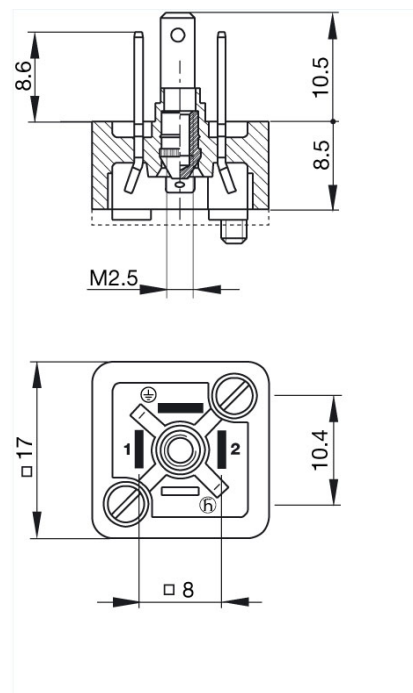

GSSNA 200 schwarz/black

Industrial Connectors:Rectangular connectors GDM-series:Type CEN 175301-803 (DIN 43650):Appliance connector

Product description

Description	appliance connector with central nut and 2 screws M 3 x 8
Type	GSSNA 200 schwarz/black
Order No.	933 110-100
Number of contacts	2 + PE
Standard	DIN EN 175 301-803-C
Housing Color	black
Construction type	C

Drawing

Technical data

Rated voltage	AC/DC 250 V
Rated current	6 A
Contact resistance	≤ 4 mOhm
Type of termination	solder
Mounting	screw

Material

Contact surface material	Sn
Contact bearer material	PA
Housing material	PA

Environmental conditions

Protection class (IEC 60529)	IP 65
Pollution severity	3
Temperature range	-40 °C to +125 °C
Inflammability class	
Housing	94 HB
Contact bearer	94 V-2
Approvals	
UR	UR
VDE	VDE
SEV	SEV
CSA	CSA
Packing unit	
Packaging unit	200 pieces
Scope of delivery and accessories	
Accessories to order separately	(NBR) flat gasket GSSNA 300-5, Order No. 730 232-002; (EPDM) flat gasket GSSNA 300-6, Order No. 730 365-004