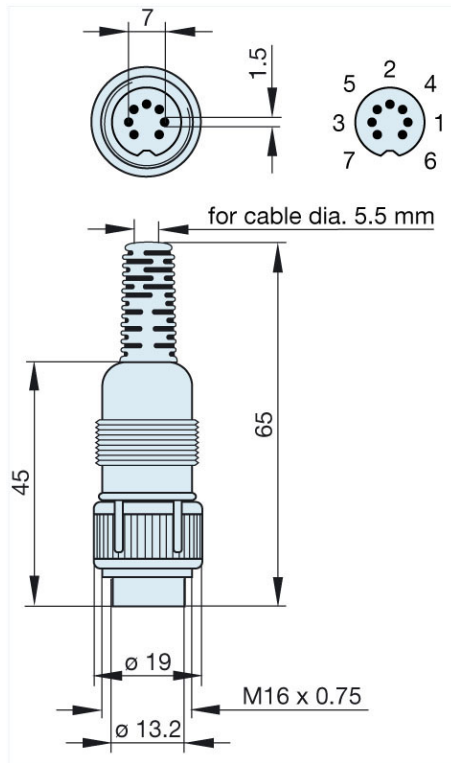

Industrial Connecting Solutions: Circular Connectors: Audio/Video Connectors: DIN EN 60 130-09 Connectors (MAS/MAK series): with locking screw: Straight plugs: MAS 7100 S grau/grey
<https://e-catalog.hirschmann.com:443/link/57078-24228-256281-256282-24384-24391-24393-34574/en/conf/ui/state>

Picture
Drawing

Belden Deutschland GmbH
Im Gewerbepark 2
58579 Schalksmühle
Germany
Phone: +49 7127/14-1806
E-Mail: icos-sales@belden.com

The information published in the websites has been compiled as carefully as possible. It is subject to alteration without notice in technical as well as in price-related/commercial respect. The complete information and data were available on user documentation. Mandatory information can only be obtained by a concrete query.