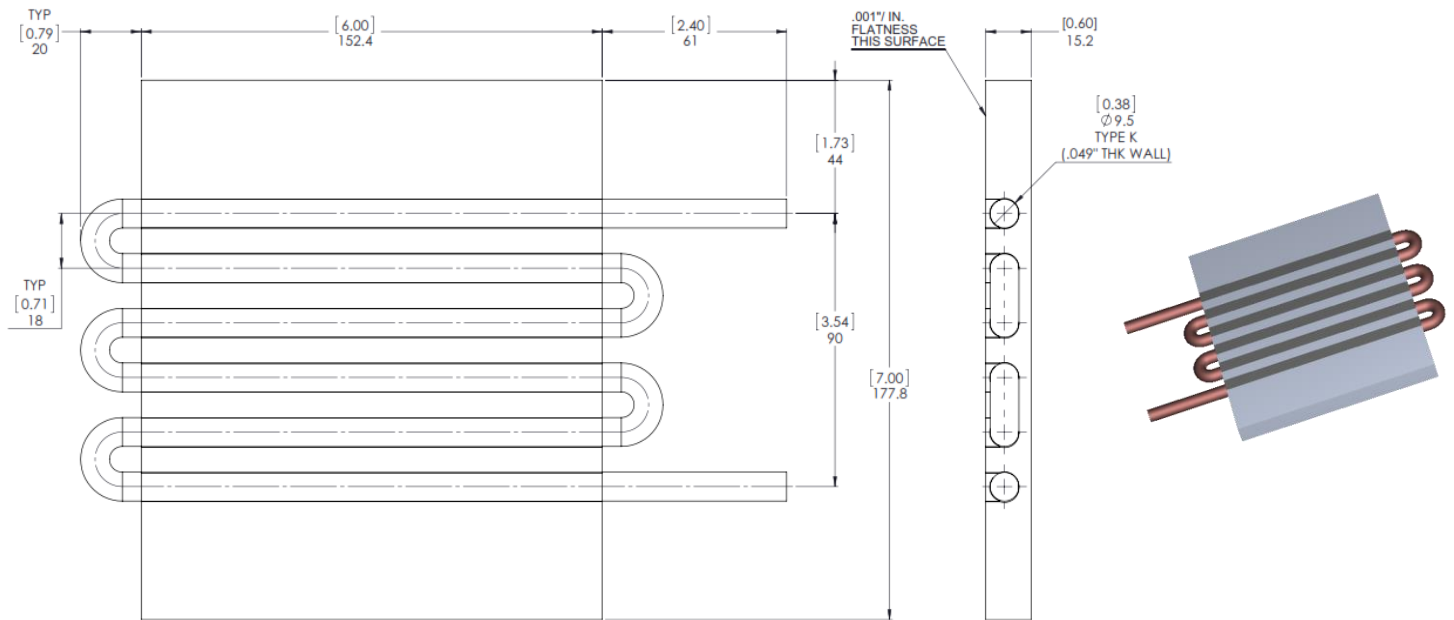

Key Specifications:

- Base Plate: Extruded Aluminum
- Copper Tube Material: .375" OD x .049" wall
- Thermal Epoxy fill with high thermal conductivity

Part Number	Description	"X" Dimension Inches	Passes	Figure
120959	Fully Buried Tube 2- Pass Coldplate	N/A	2	1
120960	Fully Buried Tube 4- Pass Coldplate	6.00	4	2
120961	Fully Buried Tube 4- Pass Coldplate	12.00	4	2
120962	Fully Buried Tube 6- Pass Coldplate	6.00	6	3
120963	Fully Buried Tube 6- Pass Coldplate	12.00	6	4
120964	Fully Buried Tube 6- Pass Coldplate	24.00	6	5

- #120959

Figure #2

- #120960 & #120961

W-V P/N	REV	"X" DIM (in.) mm
120960	1	[6.00] 15.24
120961	1	[12.00] 30.48

Figure #3

- #120962

Figure #4

- #120963