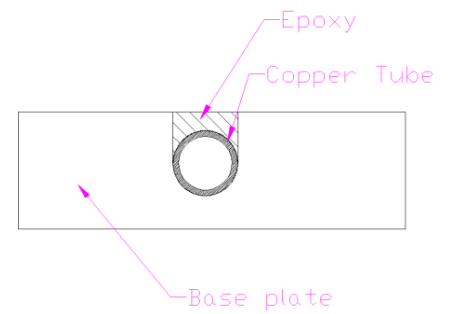

Full Buried Tube Liquid Cold Plates

Wakefield- Vette's fully buried tube liquid cold plates have the ability to cool both sides of the cold plate because of its positioning within the base plate. Another key feature of the fully buried tube is that it is not exposed to the outside environment. Some engineers prefer the epoxy layer above the tube to protect the tube from leakage.

Key Specifications:

- Base Plate: Extruded Aluminum
- Copper Tube Material: .375" OD x .049" wall
- Thermal Epoxy fill with high thermal conductivity

Part Number	Description	"X" Dimension Inches	Passes	Figure
120959	Fully Buried Tube 2- Pass Coldplate	N/A	2	1
120960	Fully Buried Tube 4- Pass Coldplate	6.00	4	2
120961	Fully Buried Tube 4- Pass Coldplate	12.00	4	2
120962	Fully Buried Tube 6- Pass Coldplate	6.00	6	3
120963	Fully Buried Tube 6- Pass Coldplate	12.00	6	4
120964	Fully Buried Tube 6- Pass Coldplate	24.00	6	5

2 Pass

Thermal Performance:

4 Pass

Thermal Performance:

6 Pass

Thermal Performance:

Full Buried Tube Liquid Cold Plates

Figure #1

- #120959

Figure #2

- #120960 & #120961

W-V P/N	REV	"X" DIM (in.) mm
120960	1	[6.00] 15.24
120961	1	[12.00] 30.48

Figure #3

- #120962

Figure #4

- #120963