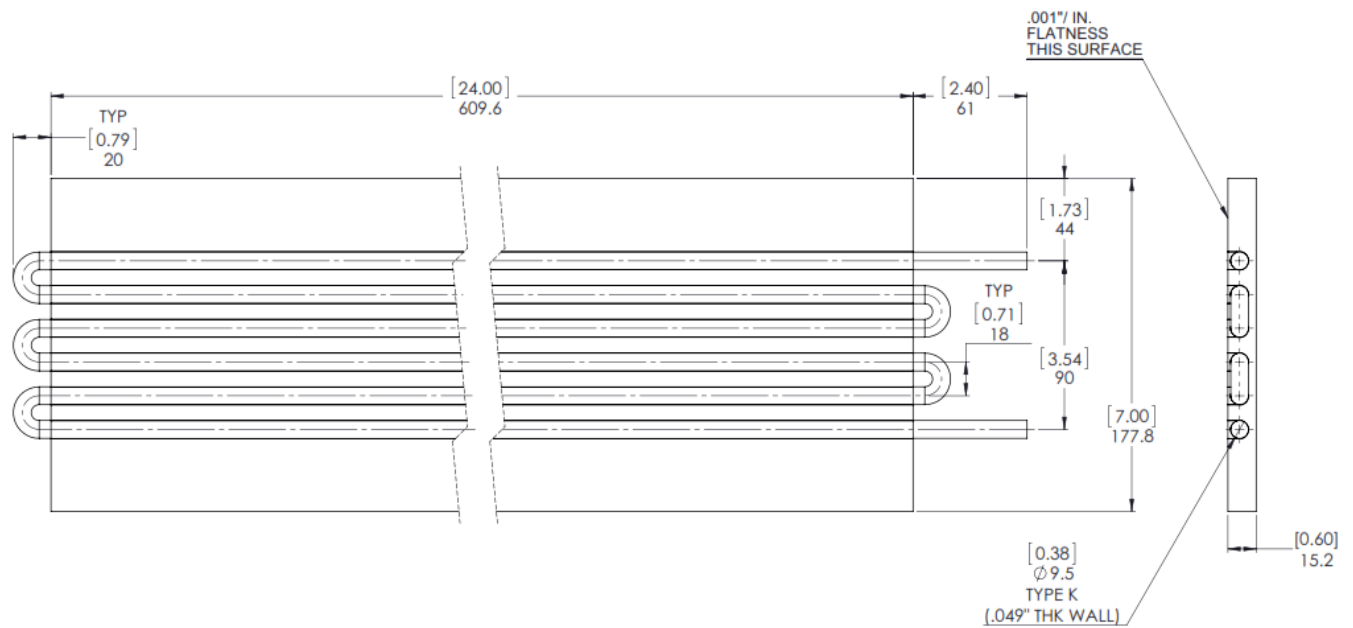

- #120964

Custom Full Buried Tube Liquid Cold Plates Available

Contact our Engineers:

Wakefield-Vette

603-635-2800

Communications@wakefield-vette.com

www.wakefield-vette.com