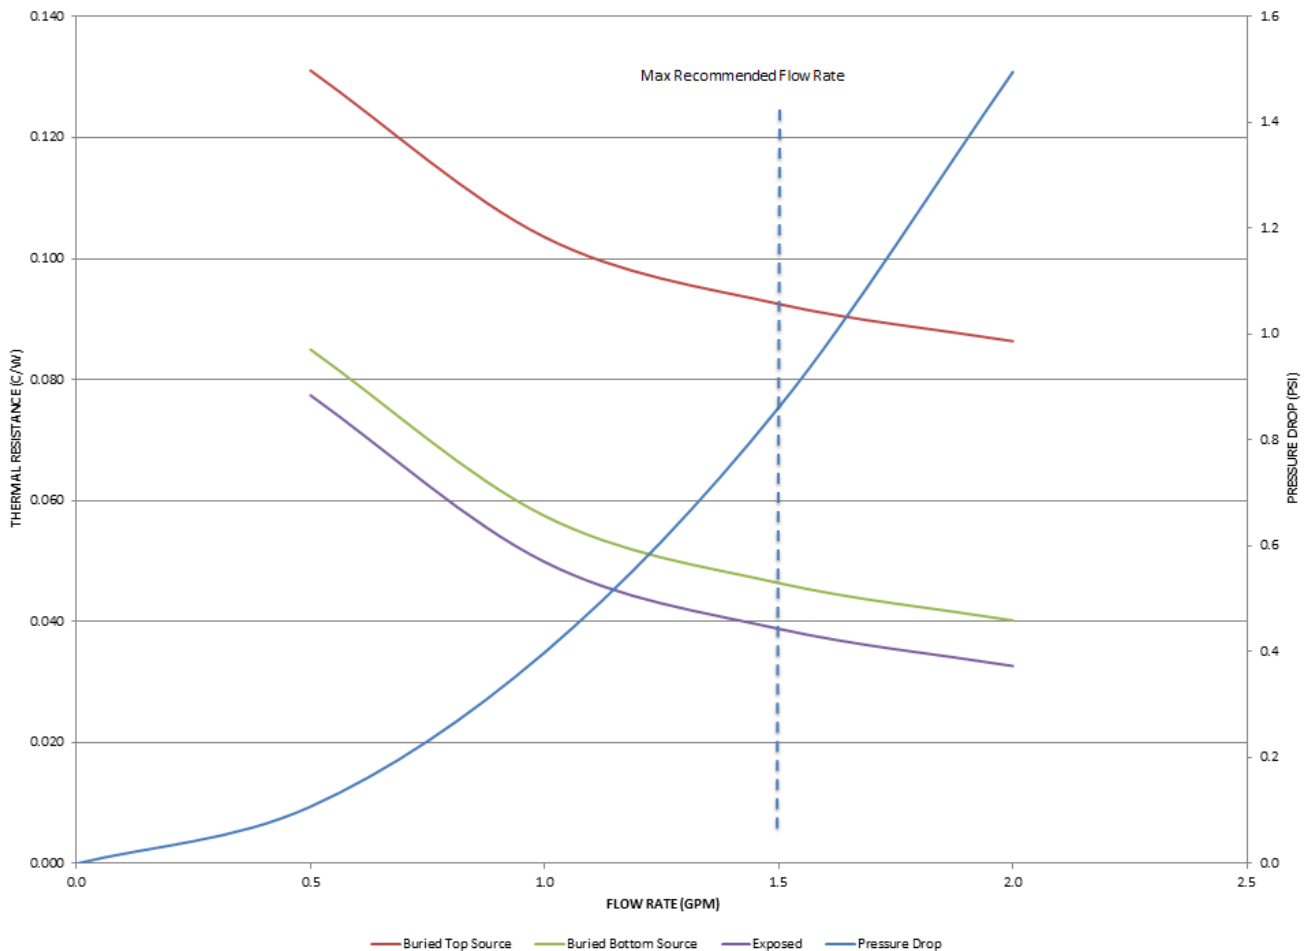

Full Buried Tube Liquid Cold Plates

Wakefield- Vette's fully buried tube liquid cold plates have the ability to cool both sides of the cold plate because of its positioning within the base plate. Another key feature of the fully buried tube is that it is not exposed to the outside environment. Some engineers prefer the epoxy layer above the tube to protect the tube from leakage.

Key Specifications:

- Base Plate: Extruded Aluminum
- Copper Tube Material: .375" OD x .049" wall
- Thermal Epoxy fill with high thermal conductivity

Part Number	Description	"X" Dimension Inches	Passes	Figure
120959	Fully Buried Tube 2- Pass Coldplate	N/A	2	1
120960	Fully Buried Tube 4- Pass Coldplate	6.00	4	2
120961	Fully Buried Tube 4- Pass Coldplate	12.00	4	2
120962	Fully Buried Tube 6- Pass Coldplate	6.00	6	3
120963	Fully Buried Tube 6- Pass Coldplate	12.00	6	4
120964	Fully Buried Tube 6- Pass Coldplate	24.00	6	5

2 Pass

Thermal Performance:

4 Pass

Thermal Performance:

6 Pass

Thermal Performance:

Full Buried Tube Liquid Cold Plates

Figure #1