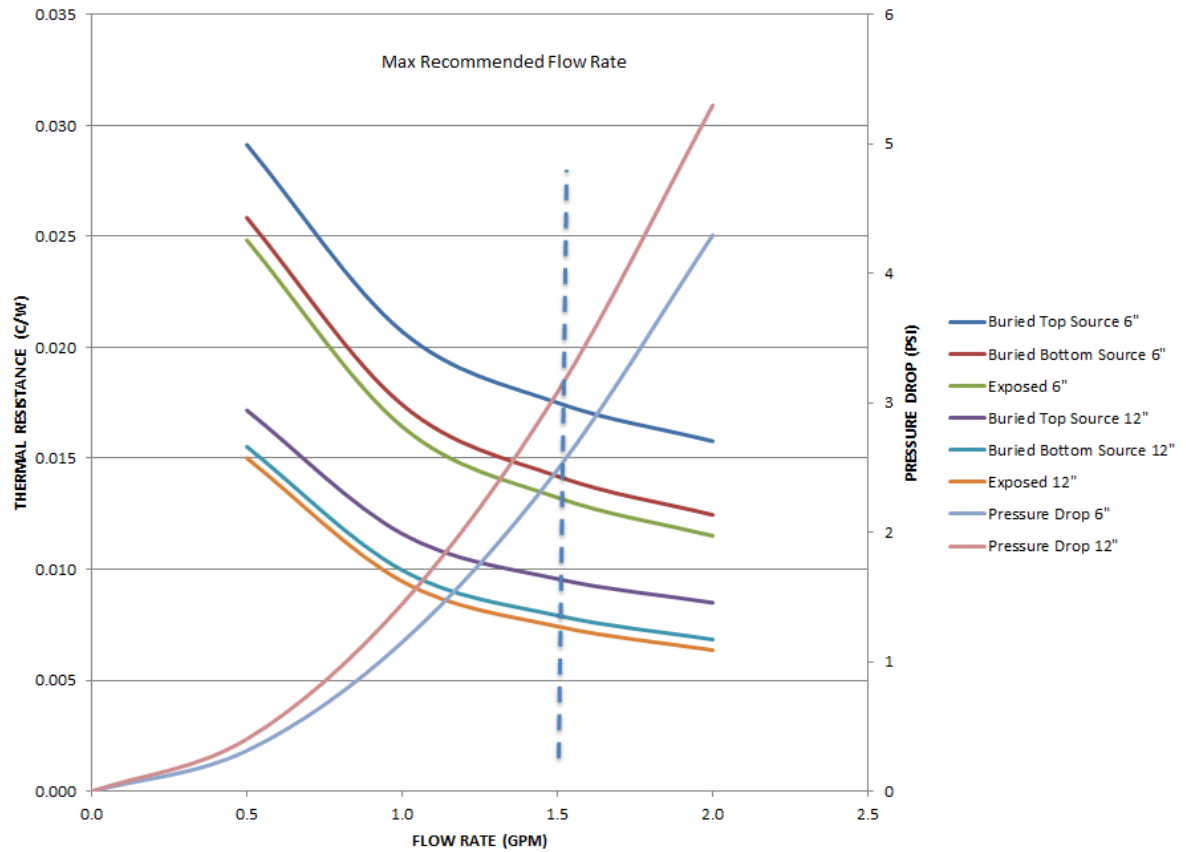

Full Buried Tube Liquid Cold Plates

Wakefield- Vette's fully buried tube liquid cold plates have the ability to cool both sides of the cold plate because of its positioning within the base plate. Another key feature of the fully buried tube is that it is not exposed to the outside environment. Some engineers prefer the epoxy layer above the tube to protect the tube from leakage.

Key Specifications:

- Base Plate: Extruded Aluminum
- Copper Tube Material: .375" OD x .049" wall
- Thermal Epoxy fill with high thermal conductivity

Part Number	Description	"X" Dimension Inches	Passes	Figure
120959	Fully Buried Tube 2- Pass Coldplate	N/A	2	1
120960	Fully Buried Tube 4- Pass Coldplate	6.00	4	2
120961	Fully Buried Tube 4- Pass Coldplate	12.00	4	2
120962	Fully Buried Tube 6- Pass Coldplate	6.00	6	3
120963	Fully Buried Tube 6- Pass Coldplate	12.00	6	4
120964	Fully Buried Tube 6- Pass Coldplate	24.00	6	5

2 Pass

Thermal Performance:

4 Pass

Thermal Performance:

6 Pass

Thermal Performance:

Full Buried Tube Liquid Cold Plates

Figure #1