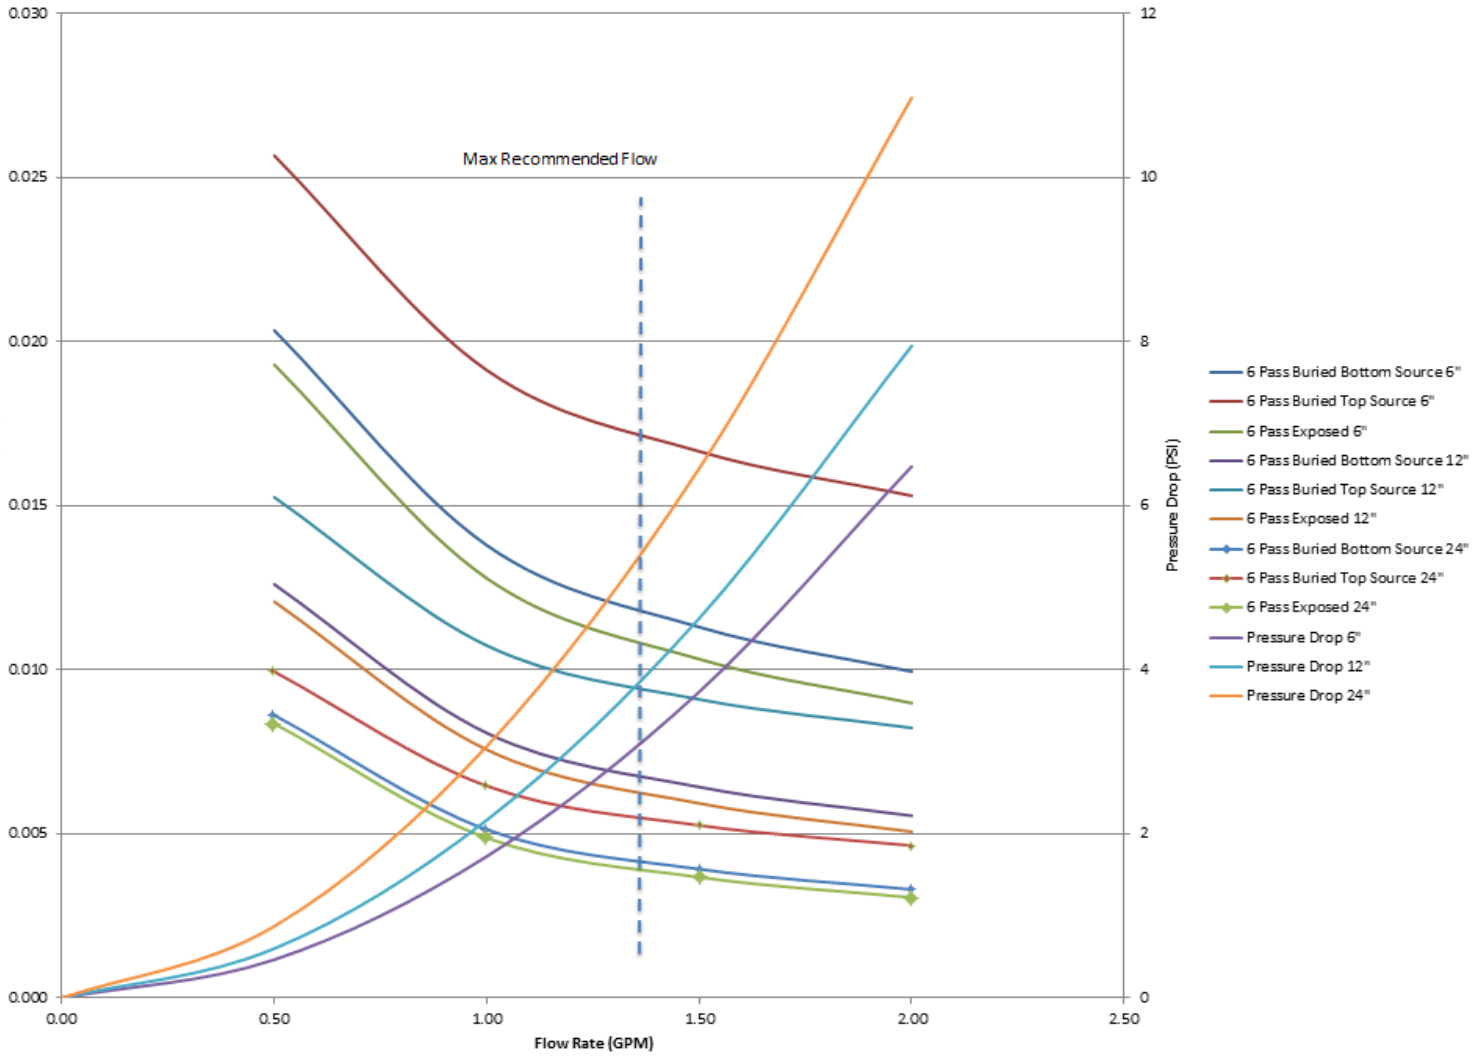

Full Buried Tube Liquid Cold Plates

Wakefield- Vette's fully buried tube liquid cold plates have the ability to cool both sides of the cold plate because of its positioning within the base plate. Another key feature of the fully buried tube is that it is not exposed to the outside environment. Some engineers prefer the epoxy layer above the tube to protect the tube from leakage.

Key Specifications:

- Base Plate: Extruded Aluminum
- Copper Tube Material: .375" OD x .049" wall
- Thermal Epoxy fill with high thermal conductivity

Part Number	Description	"X" Dimension Inches	Passes	Figure
120959	Fully Buried Tube 2- Pass Coldplate	N/A	2	1
120960	Fully Buried Tube 4- Pass Coldplate	6.00	4	2
120961	Fully Buried Tube 4- Pass Coldplate	12.00	4	2
120962	Fully Buried Tube 6- Pass Coldplate	6.00	6	3
120963	Fully Buried Tube 6- Pass Coldplate	12.00	6	4
120964	Fully Buried Tube 6- Pass Coldplate	24.00	6	5

2 Pass

Thermal Performance:

4 Pass

Thermal Performance:

6 Pass

Thermal Performance:

Full Buried Tube Liquid Cold Plates

Figure #1