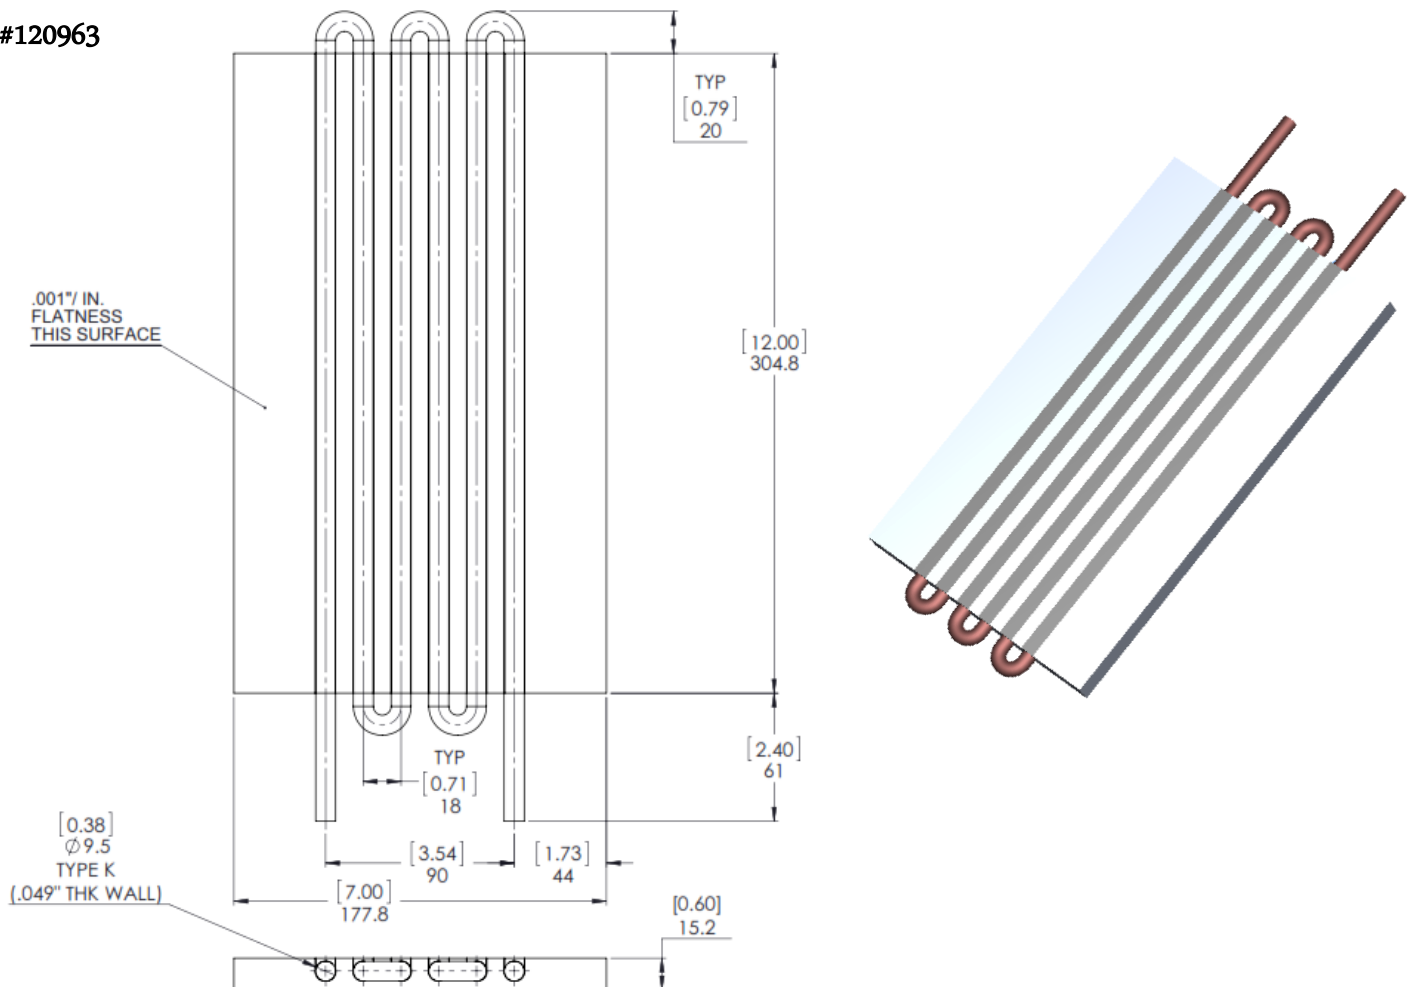

Full Buried Tube Liquid Cold Plates

Wakefield- Vette's fully buried tube liquid cold plates have the ability to cool both sides of the cold plate because of its positioning within the base plate. Another key feature of the fully buried tube is that it is not exposed to the outside environment. Some engineers prefer the epoxy layer above the tube to protect the tube from leakage.

Key Specifications:

- Base Plate: Extruded Aluminum
- Copper Tube Material: .375" OD x .049" wall
- Thermal Epoxy fill with high thermal conductivity

Part Number	Description	"X" Dimension Inches	Passes	Figure
120959	Fully Buried Tube 2- Pass Coldplate	N/A	2	1
120960	Fully Buried Tube 4- Pass Coldplate	6.00	4	2
120961	Fully Buried Tube 4- Pass Coldplate	12.00	4	2
120962	Fully Buried Tube 6- Pass Coldplate	6.00	6	3
120963	Fully Buried Tube 6- Pass Coldplate	12.00	6	4
120964	Fully Buried Tube 6- Pass Coldplate	24.00	6	5

- #120959

Figure #2

- #120960 & #120961

W-V P/N	REV	"X" DIM (in.) mm
120960	1	[6.00] 15.24
120961	1	[12.00] 30.48

Figure #3

- #120962

Figure #4

- #120963