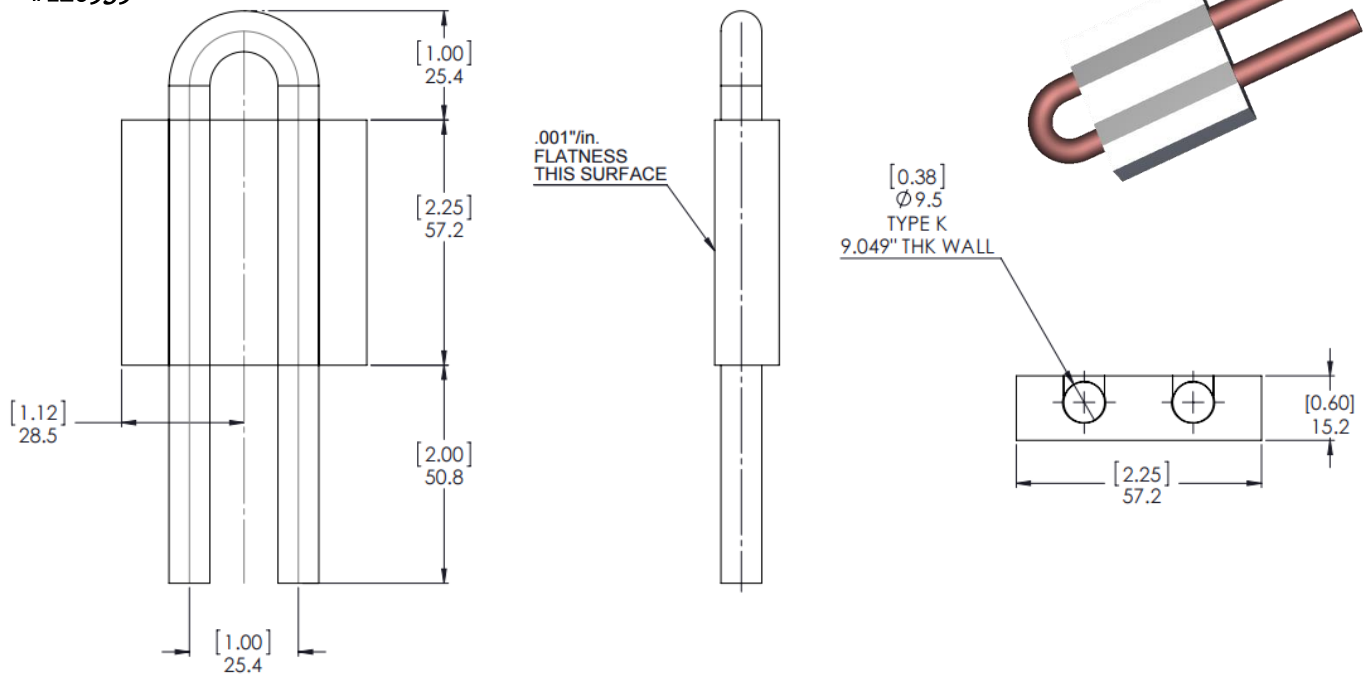

Key Specifications:

- Base Plate: Extruded Aluminum
- Copper Tube Material: .375" OD x .049" wall
- Thermal Epoxy fill with high thermal conductivity

Part Number	Description	"X" Dimension Inches	Passes	Figure
120959	Fully Buried Tube 2- Pass Coldplate	N/A	2	1
120960	Fully Buried Tube 4- Pass Coldplate	6.00	4	2
120961	Fully Buried Tube 4- Pass Coldplate	12.00	4	2
120962	Fully Buried Tube 6- Pass Coldplate	6.00	6	3
120963	Fully Buried Tube 6- Pass Coldplate	12.00	6	4
120964	Fully Buried Tube 6- Pass Coldplate	24.00	6	5

- #120959

Figure #2

- #120960 & #120961

W-V P/N	REV	"X" DIM (in.) mm
120960	1	[6.00] 15.24
120961	1	[12.00] 30.48

Figure #3

- #120962

Figure #4

- #120963