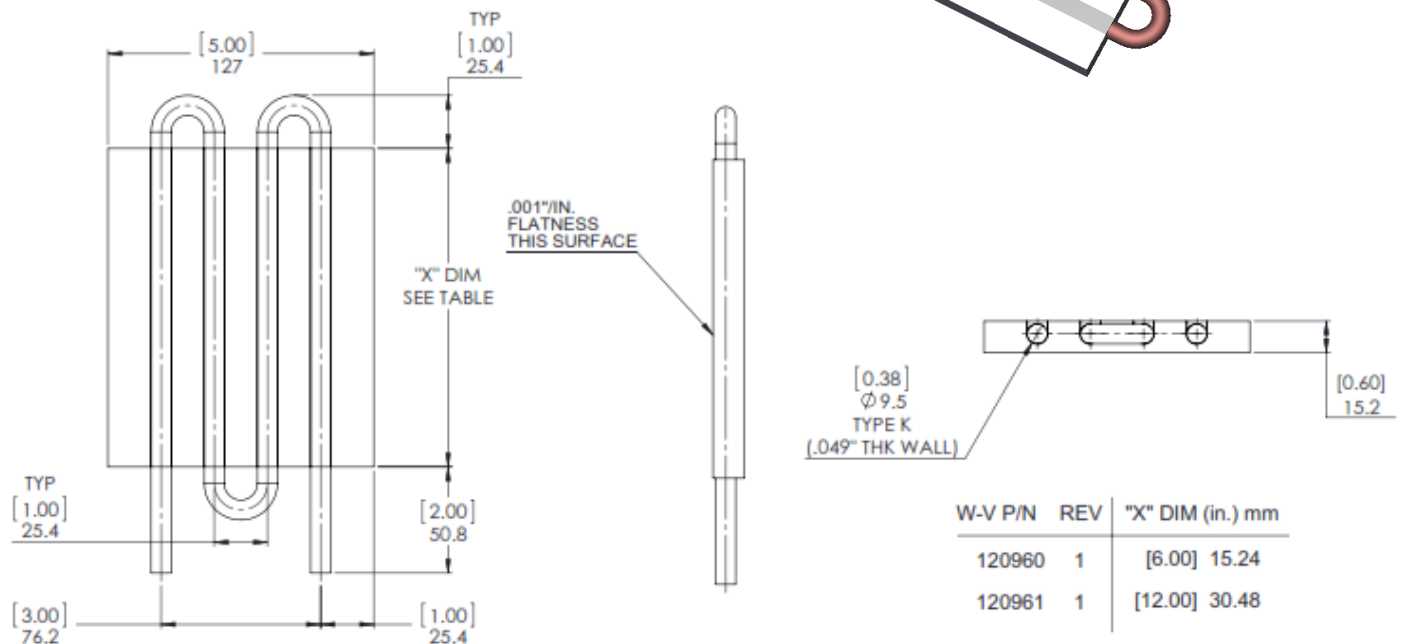

Key Specifications:

- Base Plate: Extruded Aluminum
- Copper Tube Material: .375" OD x .049" wall
- Thermal Epoxy fill with high thermal conductivity

Part Number	Description	"X" Dimension Inches	Passes	Figure
120959	Fully Buried Tube 2- Pass Coldplate	N/A	2	1
120960	Fully Buried Tube 4- Pass Coldplate	6.00	4	2
120961	Fully Buried Tube 4- Pass Coldplate	12.00	4	2
120962	Fully Buried Tube 6- Pass Coldplate	6.00	6	3
120963	Fully Buried Tube 6- Pass Coldplate	12.00	6	4
120964	Fully Buried Tube 6- Pass Coldplate	24.00	6	5

- #120959

Figure #2

- #120960 & #120961

W-V P/N	REV	"X" DIM (in.) mm
120960	1	[6.00] 15.24
120961	1	[12.00] 30.48

Figure #3

- #120962

Figure #4

- #120963