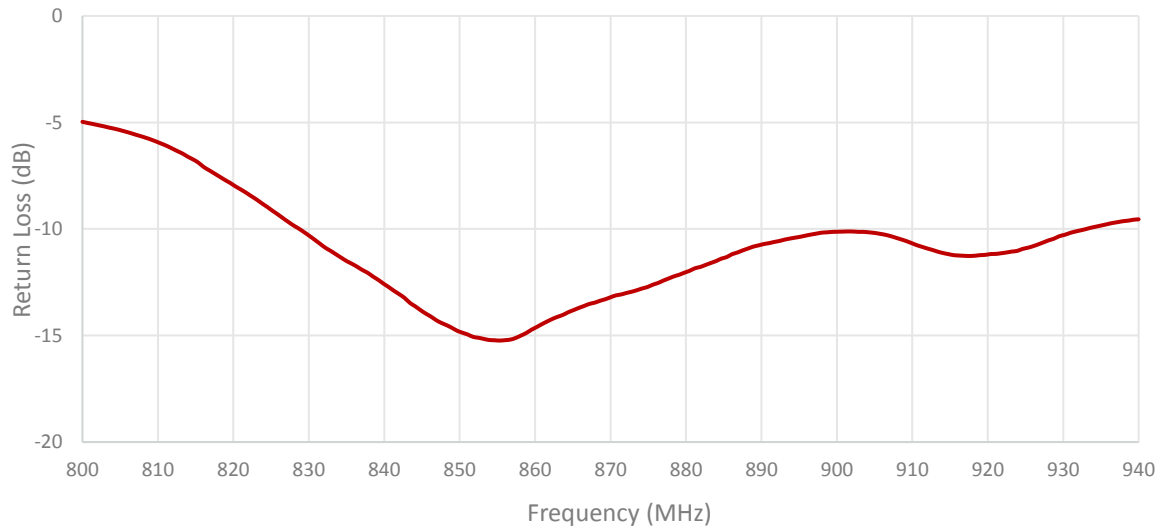

3. Antenna parameters