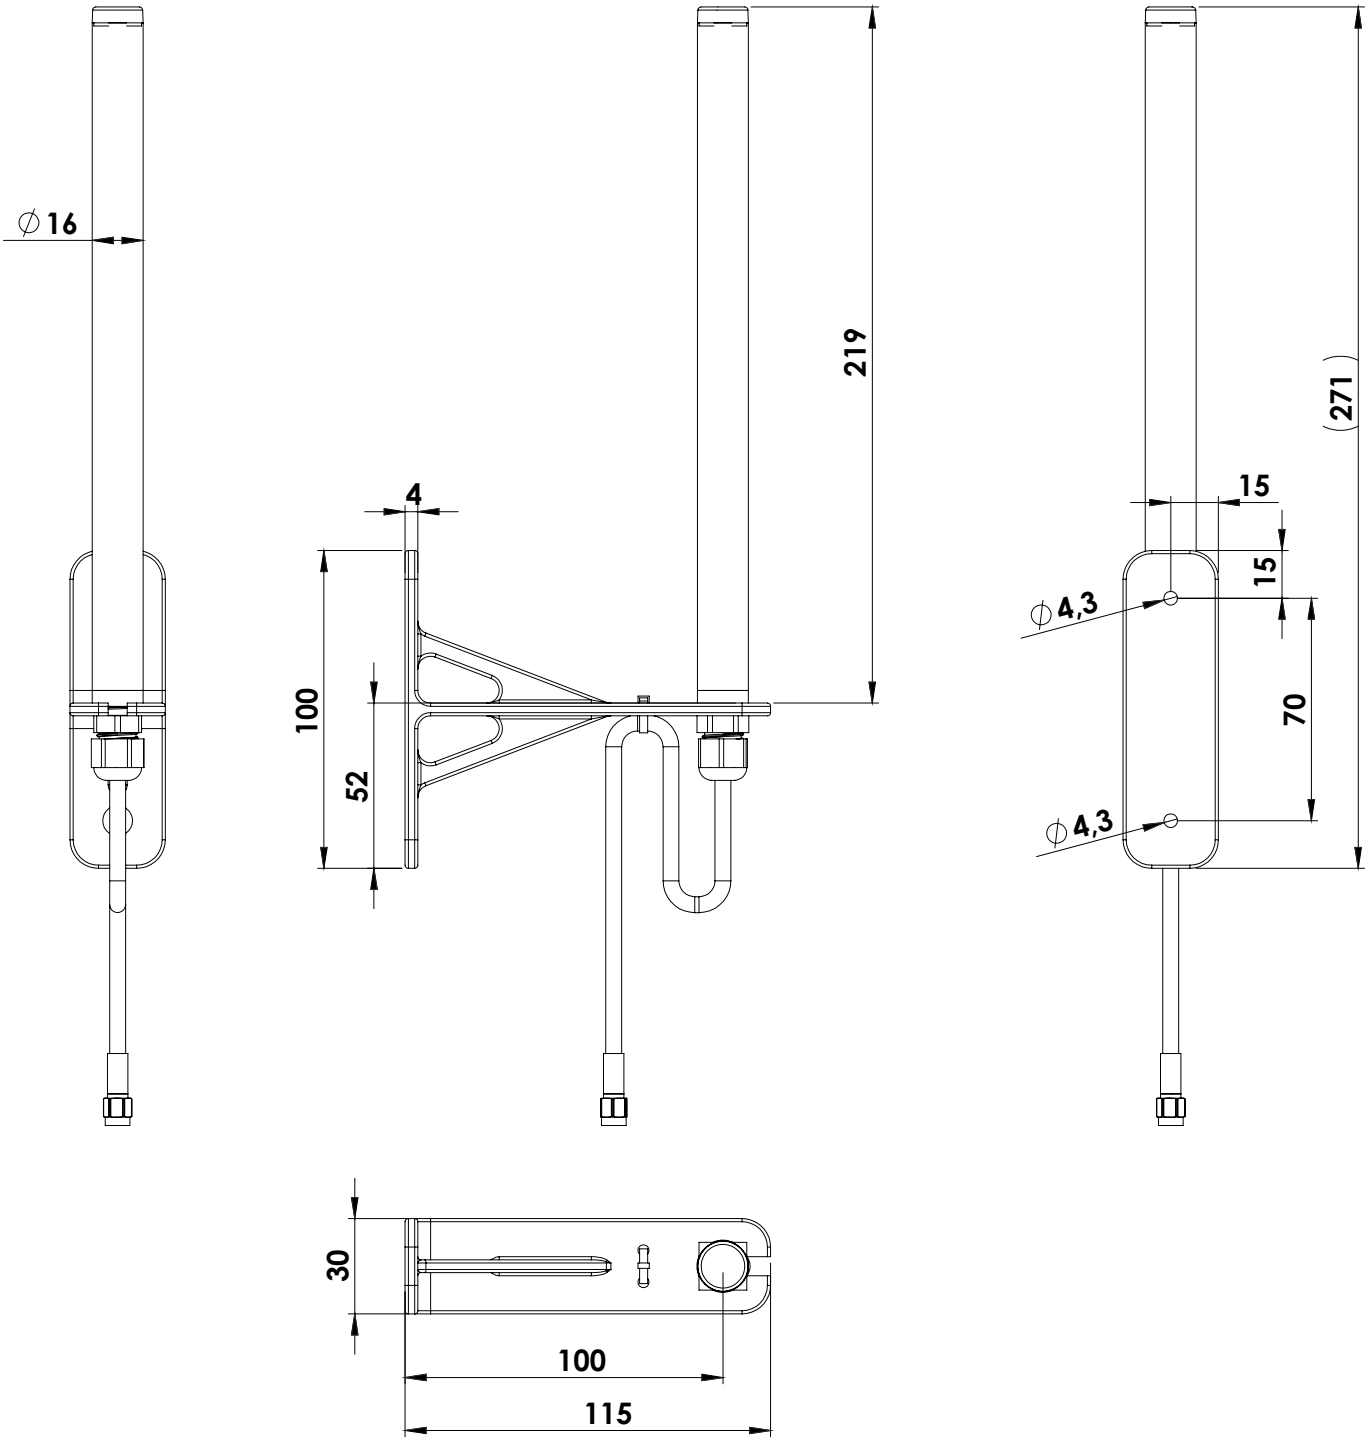

## Key Features

**868 MHz ISM**

- 863-870 MHz

Wall Mount

High Performance

Ground Plane Independent

Customizable Cable and Connector

Dimensions 271 × 30 × 115 (219 × Ø 16) mm

### 3. Antenna parameters

Radiation pattern reference

868 MHz Radiation pattern

4. Antenna drawings

## 5. Antenna Images