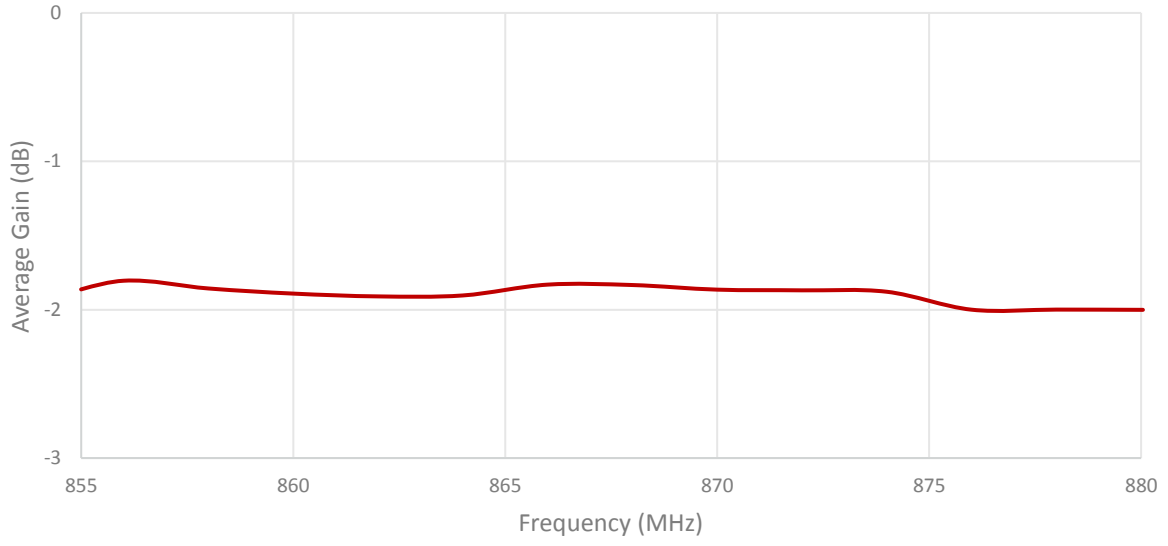

Radiation pattern reference