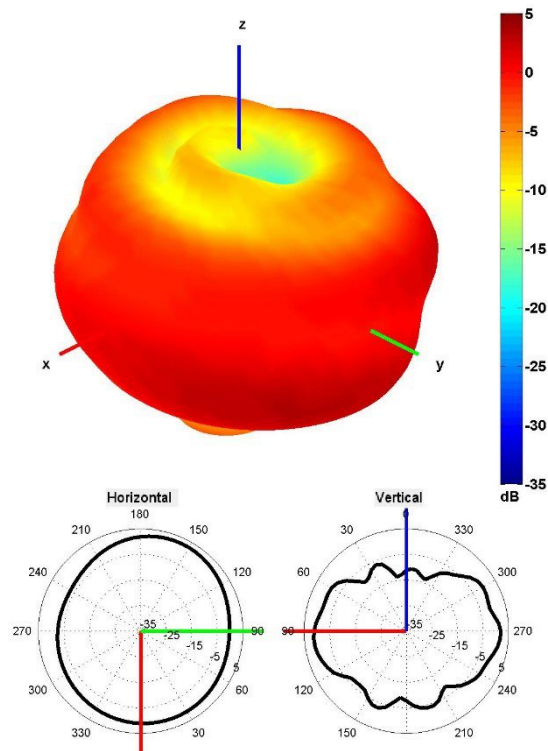

## 1. Antenna and electrical specifications

Parameters	868 MHz ISM Antenna
<b>Standards</b>	ZigBee, ISM, SIGFOX, LoRa
<b>Band (MHz)</b>	868 MHz
<b>Frequency (MHz)</b>	863-870
<b>Return Loss (dB)</b>	~-13.6
<b>VSWR</b>	~1.5:1
<b>Efficiency (%)</b>	~65.2
<b>Peak Gain (dBi)</b>	~3.2
<b>Average Gain (dB)</b>	~-1.9
<b>Impedance (Ohm)</b>	50
<b>Polarisation</b>	Linear
<b>Radiation Pattern</b>	Omni-Directional
<b>Max. Input Power (W)</b>	25
<b>Connector Type</b>	Most RF Connectors (SMA-Male Standard)
<b>Cable Length</b>	Any Cable Length (300cm Standard)
<b>Cable Type</b>	Other Cables Available (RG58 Standard)

### Antenna Measurement Conditions:

Free Space

200 cm RG58 Cable

Measured in Certified CTIA 3D Anechoic Chamber

### 3. Antenna parameters

Radiation pattern reference

868 MHz Radiation pattern

4. Antenna drawings

## 5. Antenna Images