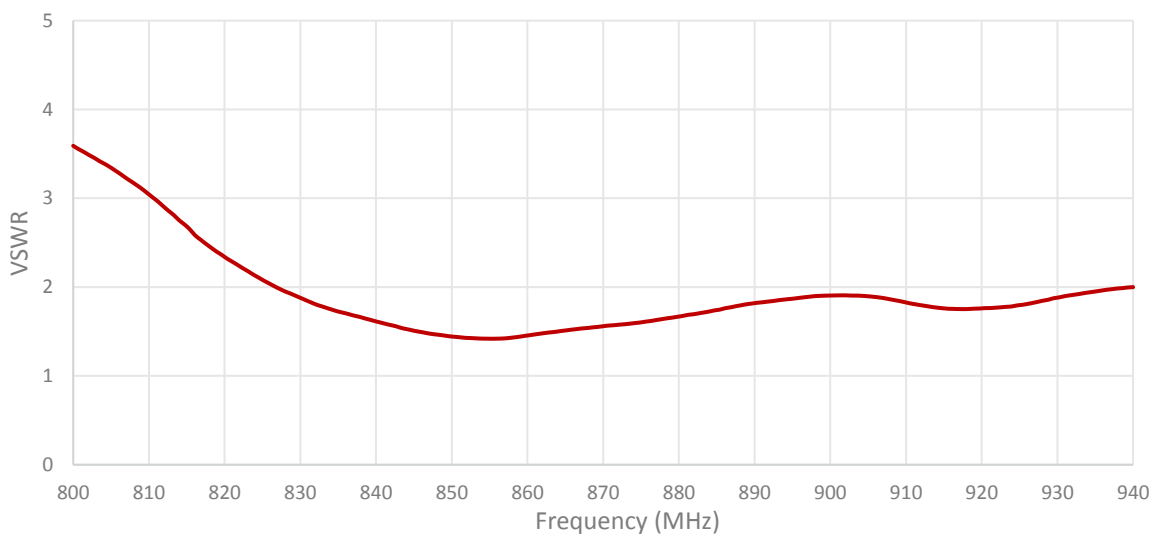

3. Antenna parameters