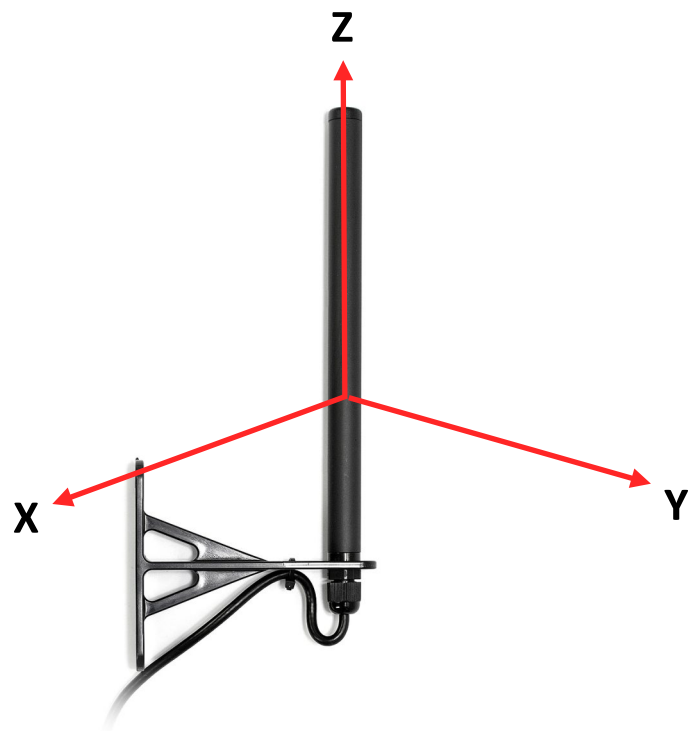

Radiation pattern reference