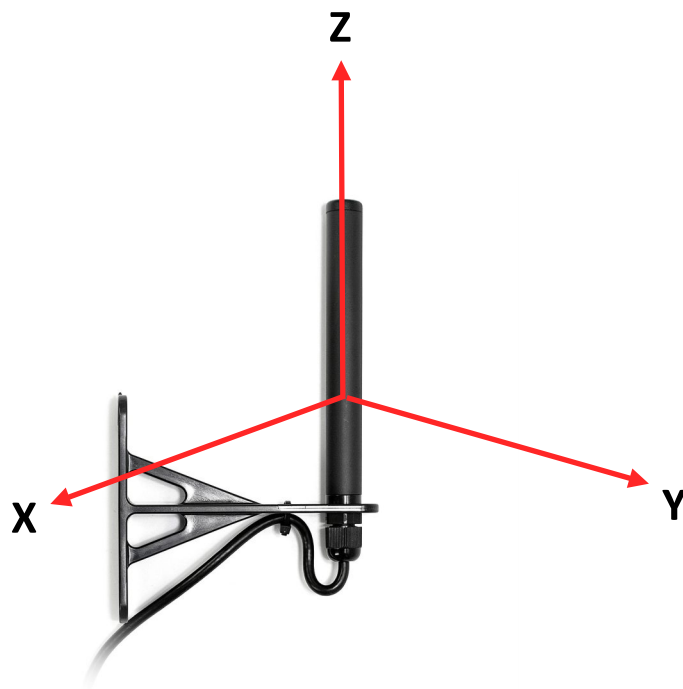

Radiation pattern reference