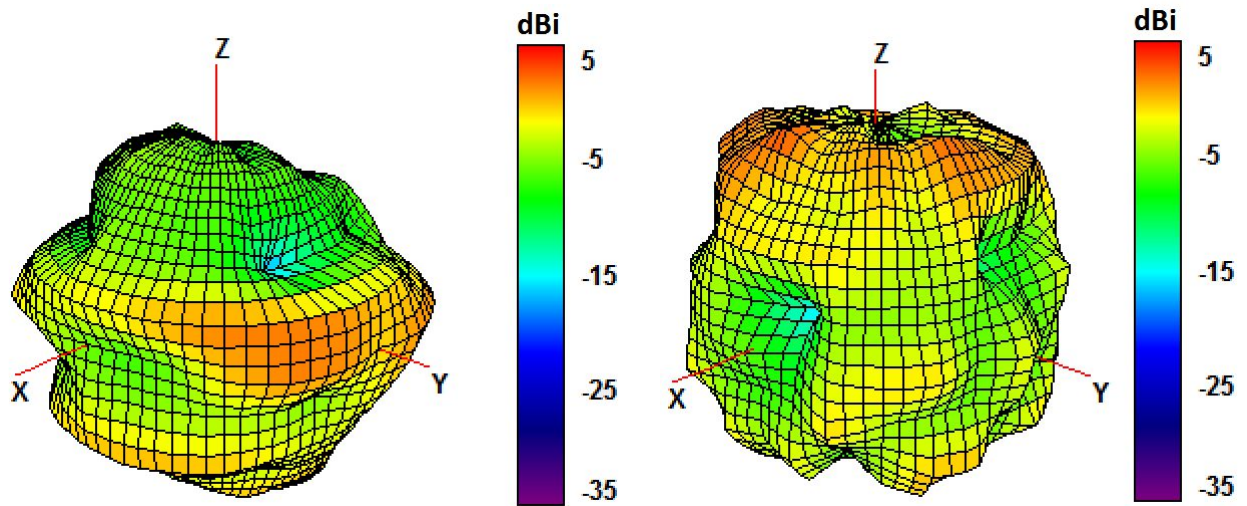

2450 and 5500 MHz Radiation pattern