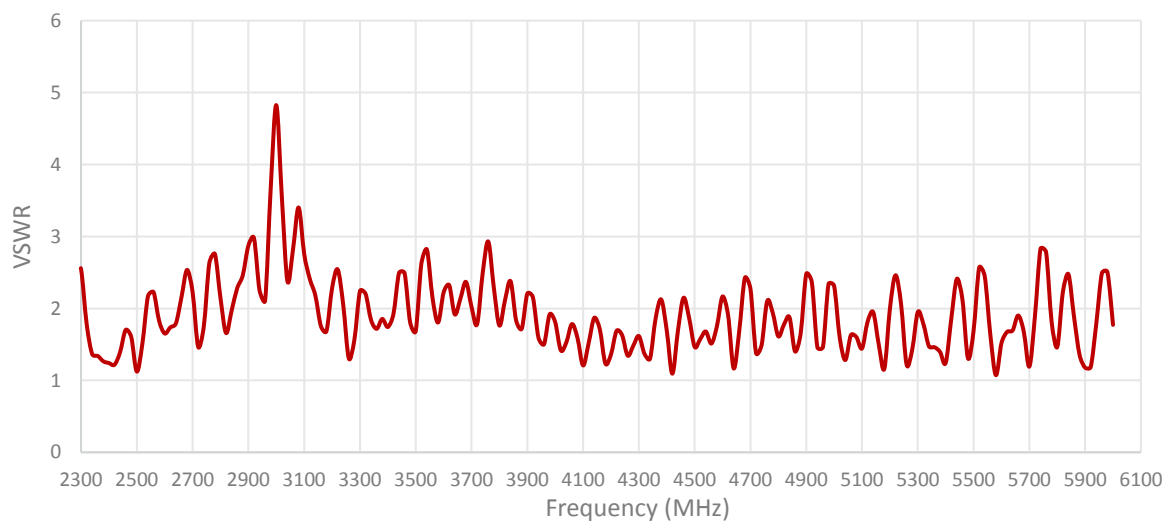

3. Antenna parameters