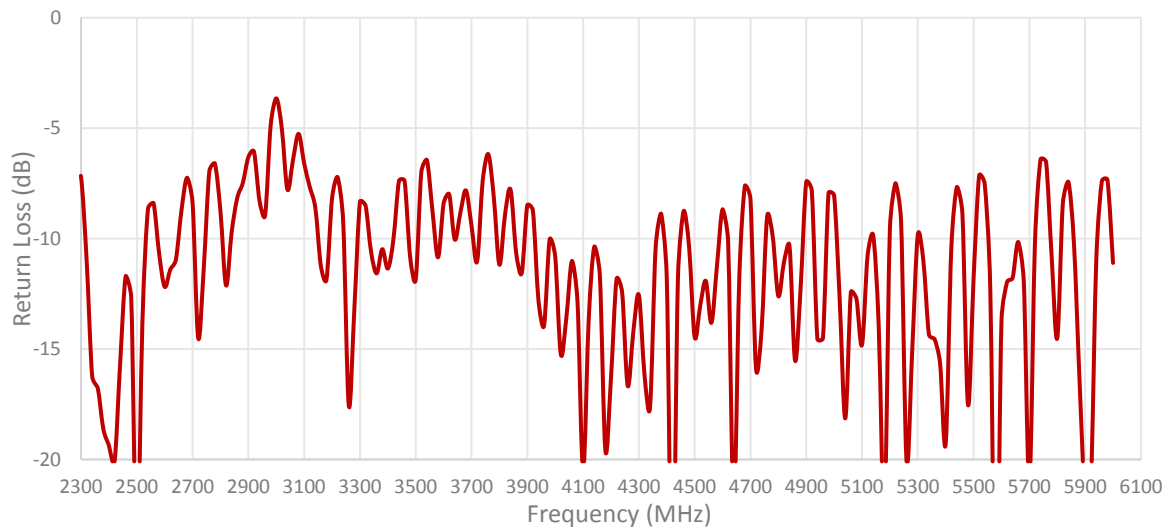

3. Antenna parameters