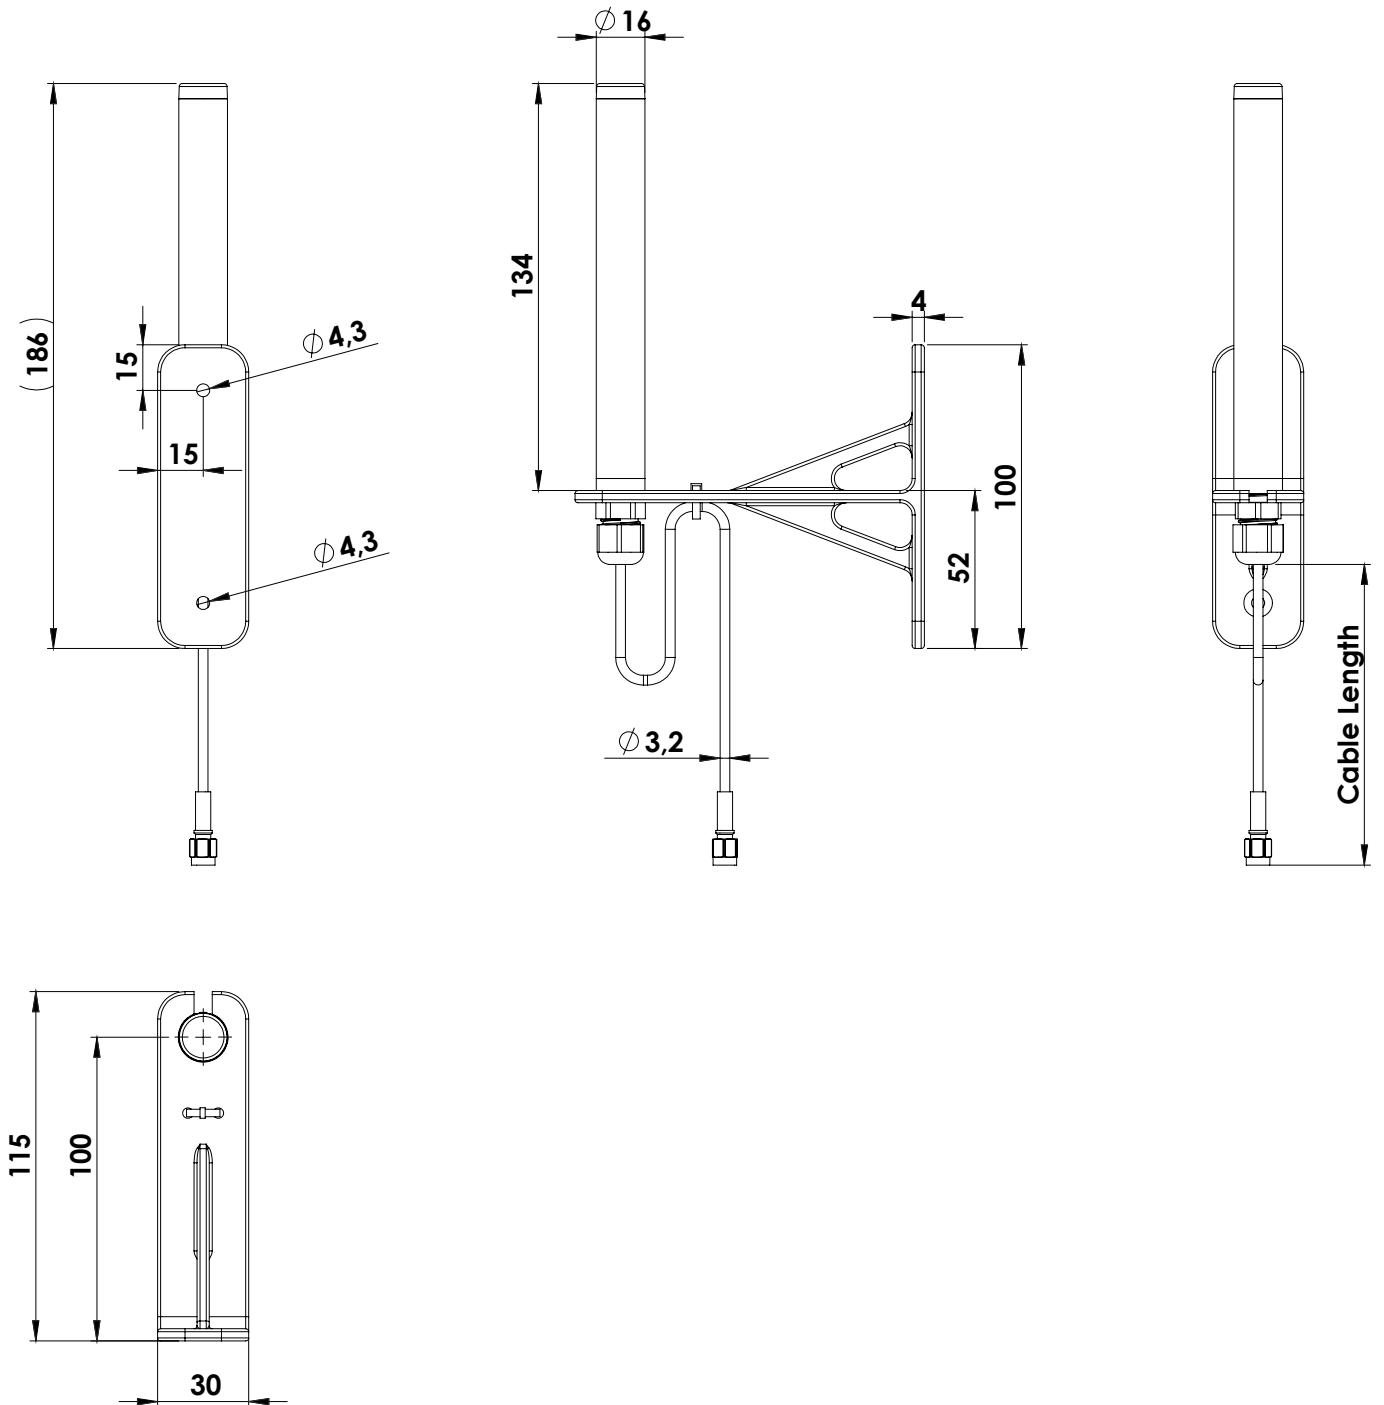

Customizable Cable and Connector

Dimensions 186 × 30 × 115 (134 × Ø 16) mm

1. Antenna and electrical specifications

Parameters	2.4/5.0 GHz ISM Antenna	
Standards	WiFi, BT, ZigBee, ISM	
Band (MHz)	2.4 GHz	5.0 GHz
Frequency (MHz)	2410-2490	4920-5925
Return Loss (dB)	~-15.1	~-12.8
VSWR	~1.5:1	~1.8:1
Efficiency (%)	~59.9	~44.9
Peak Gain (dBi)	~1.6	~1.5
Average Gain (dB)	~-2.2	~-3.5
Impedance (Ohm)	50	
Polarisation	Linear	
Radiation Pattern	Omni-Directional	
Max. Input Power (W)	25	
Connector Type	RP-SMA-Male Standard (Other Connectors Available)	
Cable Length	300 cm Standard (Any Cable Length Available)	
Cable Type	RG58 Standard (Other Cables Available)	

Antenna Measurement Conditions:

Free Space

100 cm RG58 Cable

Measured in Certified CTIA 3D Anechoic Chamber

2. Mechanical and environmental specifications

Specifications	2J2202K-B07H
Mounting Type	Wall Mount
Dimensions (mm)	186 × 30 × 115 (134 × Ø 16)
Radome	ASA
Radome color	Black
Bracket	ASA
Operating Temperature (C)	-40 to +85
Storage Temperature (C)	-40 to +85
Substance Compliance	RoHS

3. Antenna parameters

Radiation pattern reference

2450 and 5500 MHz Radiation pattern

4. Antenna drawings

5. Antenna Images

X-ON Electronics

Largest Supplier of Electrical and Electronic Components

Click to view similar products for [Antennas](#) category: