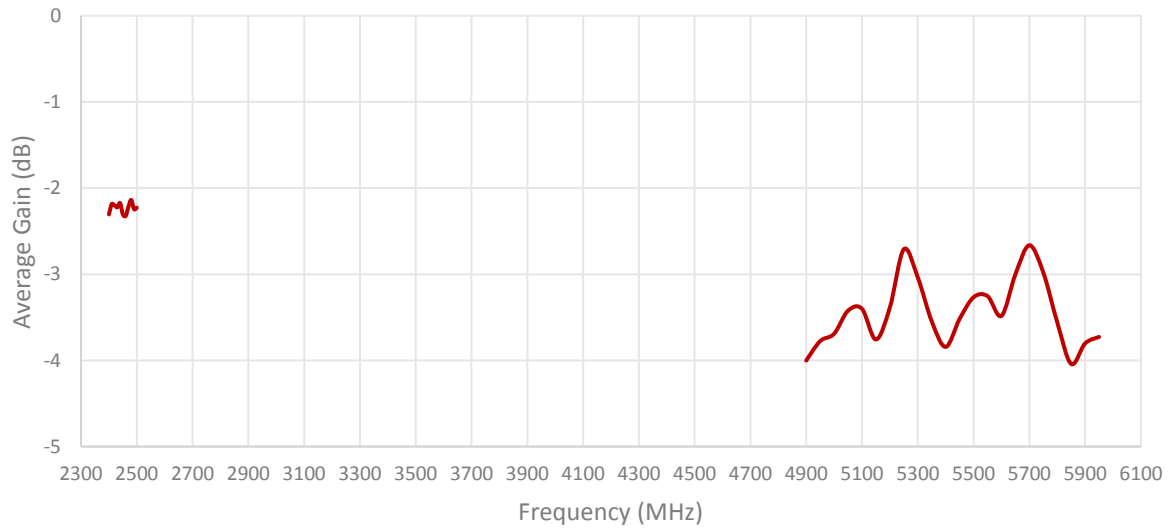

Radiation pattern reference