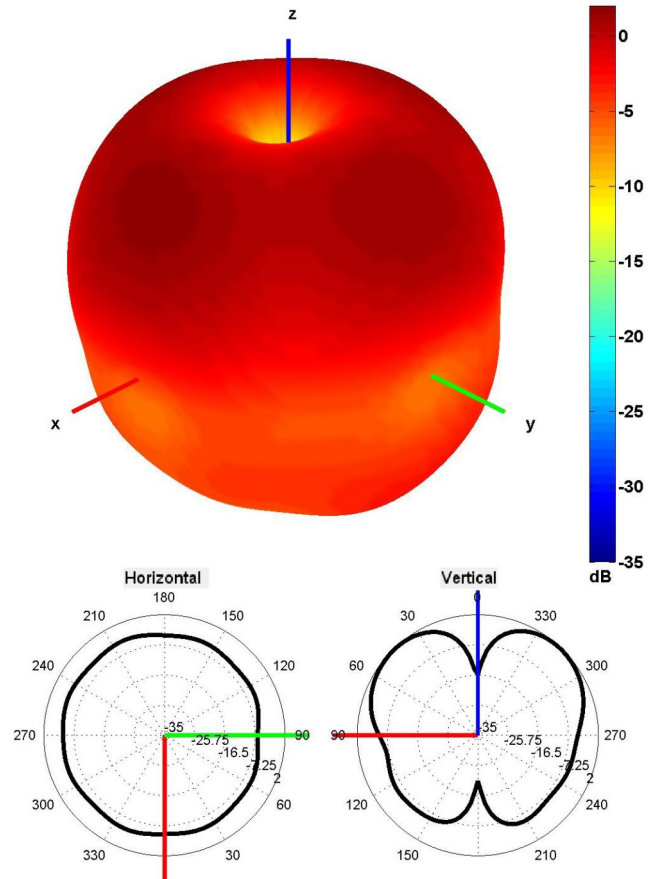

1. Antenna and electrical specifications

Parameters	868 MHz ISM Antenna
Standards	ZigBee, ISM, SIGFOX, LoRa
Band (MHz)	868 MHz
Frequency (MHz)	863-870
Return Loss (dB)	~-16.4
VSWR	~1.4:1
Efficiency (%)	~58.9
Peak Gain (dBi)	~1.7
Average Gain (dB)	~-2.3
Impedance (Ohm)	50
Polarisation	Linear
Radiation Pattern	Omni-Directional
Max. Input Power (W)	25
Connector Type	SMA-Male Standard (Other Connectors Available)
Cable Length	300 cm Standard (Any Cable Length Available)
Cable Type	RG174 Standard (Other Cables Available)

Antenna Measurement Conditions:

Mounted on 30 x 30 cm Ground Plane

200 cm RG174 Cable Length

Measured in Certified CTIA 3D Anechoic Chamber

2. Mechanical and environmental specifications

Specifications	2J3715M-868
Mounting Type	Magnetic Mount
Dimensions (mm)	Ø 31 × 71.5
Radome	PC/ABS UV Stable
Radome color	Black
Operating Temperature (C)	-40 to +85
Storage Temperature (C)	-40 to +85
Substance Compliance	RoHS

3. Antenna parameters

Radiation pattern reference

868 MHz Radiation pattern

4. Antenna drawings

5. Antenna Images

X-ON Electronics

Largest Supplier of Electrical and Electronic Components

Click to view similar products for [Antennas](#) category: