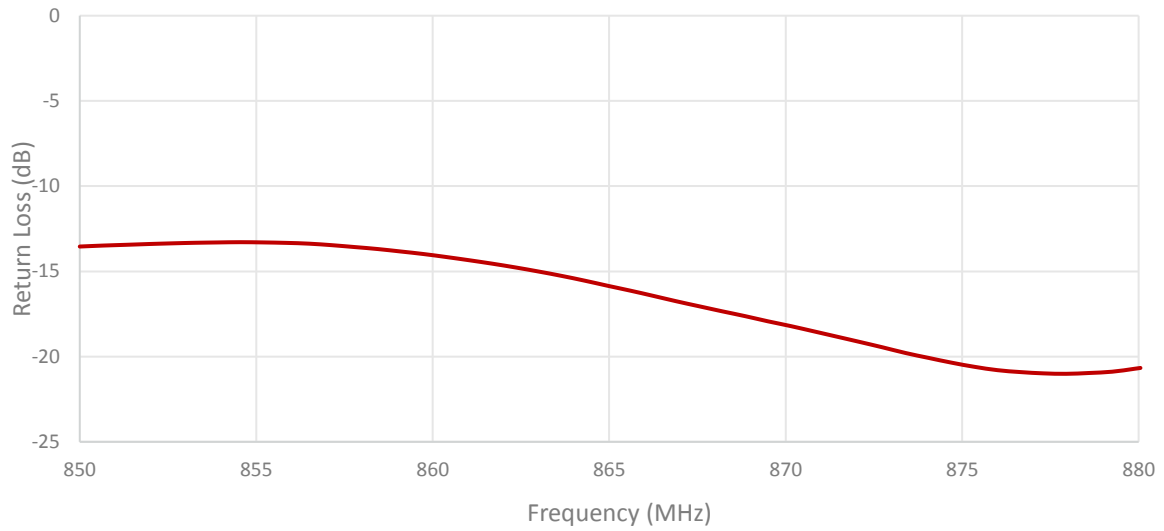

3. Antenna parameters