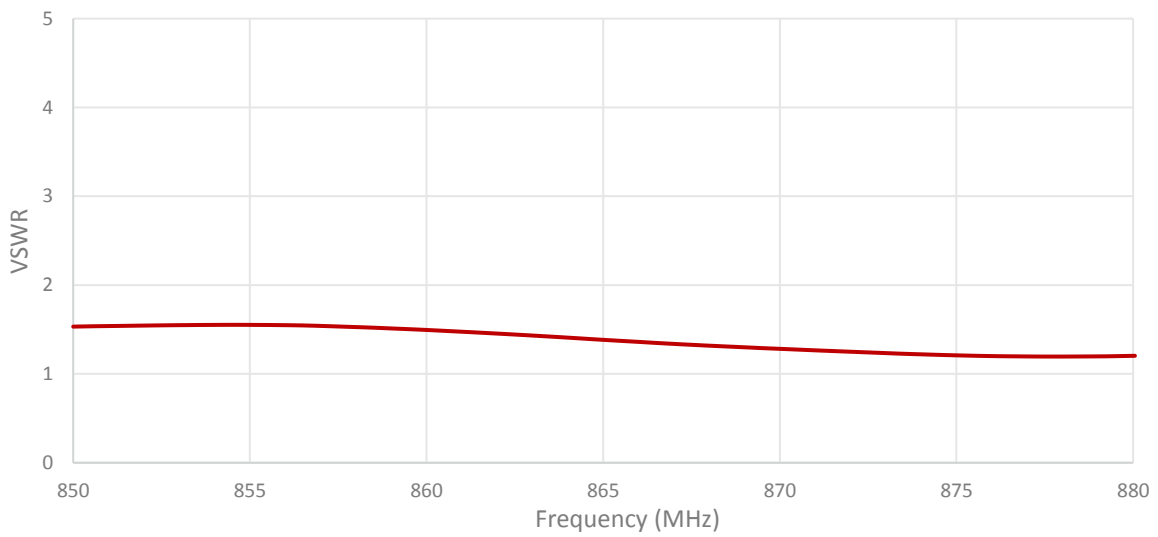

3. Antenna parameters