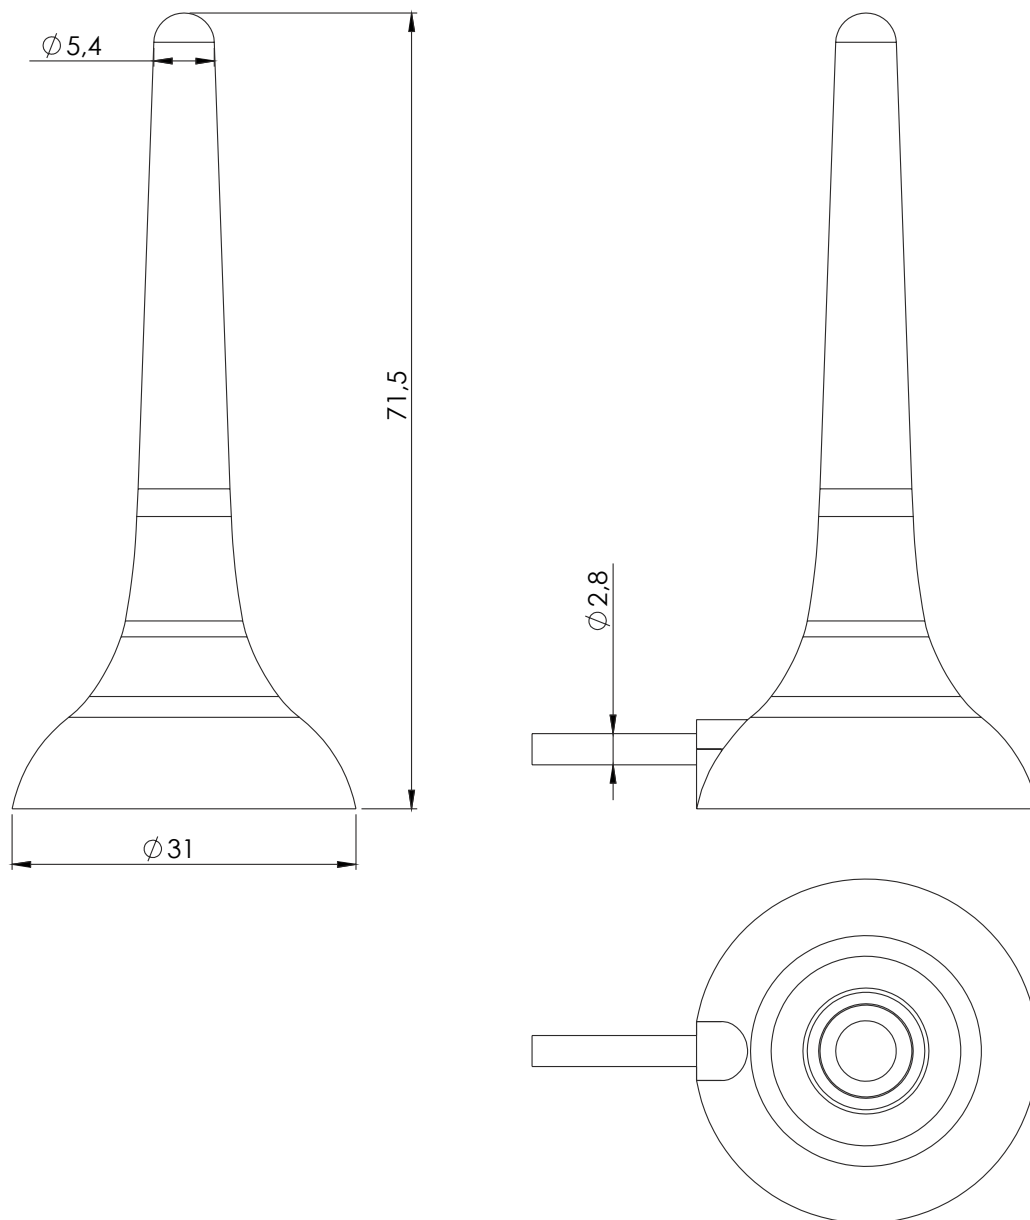

2J3715M-868

868 MHz ISM Magnetic Mount

Key Features

- 868 MHz ISM
- 863-870 MHz
- Magnetic Mount
- Low Profile
- Ground Plane Dependent
- Customizable Cable and Connector
- Dimensions \varnothing 31 x 71.5 mm

Antenna Measurement Conditions:

Mounted on 30 x 30 cm Ground Plane

200 cm RG174 Cable Length

Measured in Certified CTIA 3D Anechoic Chamber

2. Mechanical and environmental specifications

Specifications	2J3715M-868
Mounting Type	Magnetic Mount
Dimensions (mm)	Ø 31 × 71.5
Radome	PC/ABS UV Stable
Radome color	Black
Operating Temperature (C)	-40 to +85
Storage Temperature (C)	-40 to +85
Substance Compliance	RoHS

3. Antenna parameters

Radiation pattern reference

868 MHz Radiation pattern

4. Antenna drawings

5. Antenna Images

X-ON Electronics

Largest Supplier of Electrical and Electronic Components

Click to view similar products for [Antennas](#) category: