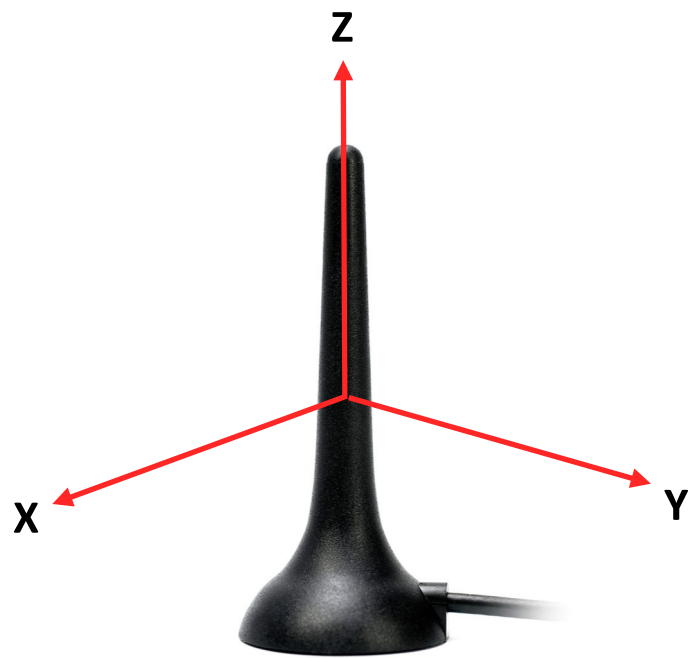

2J3715M-868

868 MHz ISM Magnetic Mount

Key Features

- 868 MHz ISM
- 863-870 MHz
- Magnetic Mount
- Low Profile
- Ground Plane Dependent
- Customizable Cable and Connector
- Dimensions \varnothing 31 x 71.5 mm

1. Antenna and electrical specifications

Parameters	868 MHz ISM Antenna
Standards	ZigBee, ISM, SIGFOX, LoRa
Band (MHz)	868 MHz
Frequency (MHz)	863-870
Return Loss (dB)	~-16.4
VSWR	~1.4:1
Efficiency (%)	~58.9
Peak Gain (dBi)	~1.7
Average Gain (dB)	~-2.3
Impedance (Ohm)	50
Polarisation	Linear
Radiation Pattern	Omni-Directional
Max. Input Power (W)	25
Connector Type	SMA-Male Standard (Other Connectors Available)
Cable Length	300 cm Standard (Any Cable Length Available)
Cable Type	RG174 Standard (Other Cables Available)

Antenna Measurement Conditions:

Mounted on 30 x 30 cm Ground Plane

200 cm RG174 Cable Length

Measured in Certified CTIA 3D Anechoic Chamber

2. Mechanical and environmental specifications

Specifications	2J3715M-868
Mounting Type	Magnetic Mount
Dimensions (mm)	Ø 31 × 71.5
Radome	PC/ABS UV Stable
Radome color	Black
Operating Temperature (C)	-40 to +85
Storage Temperature (C)	-40 to +85
Substance Compliance	RoHS

3. Antenna parameters

Radiation pattern reference

868 MHz Radiation pattern

4. Antenna drawings

5. Antenna Images

X-ON Electronics

Largest Supplier of Electrical and Electronic Components

Click to view similar products for [Antennas](#) category: