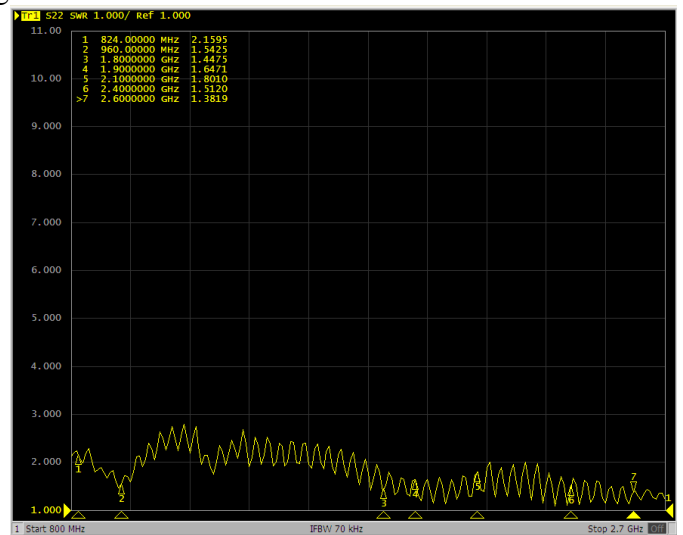

1.2. Connection Specifications

Connector type: FME female
Cable: RG174
Cable length: 250 cm

1.3. Mechanical Specifications and Dimensions

Material: ABS
Max Dimensions: 6.7mm x 116mm x 22mm (H x L x W)
Weight: 55 g 'counted with default connection'
Color: Black (for different colours please ask our sales team)

2. MEASUREMENT

2.1. Set for Measurements

Connection: Used default cable length and connection.
 Temperature: 25 °C
 Input power: 0 dBm

DAMS positioner with AUT and reference antenna are placed in anechoic chamber

2.2. Electrical Characteristics

- Tested with 2.5m cable length and placed on glass

Figure 1 - Log Mag

Figure 2 - VSWR

3. PLACEMENT RECOMMENDATIONS

- Clean flat surfaces
- Tuned for working on glass
- Don't cover with any materials