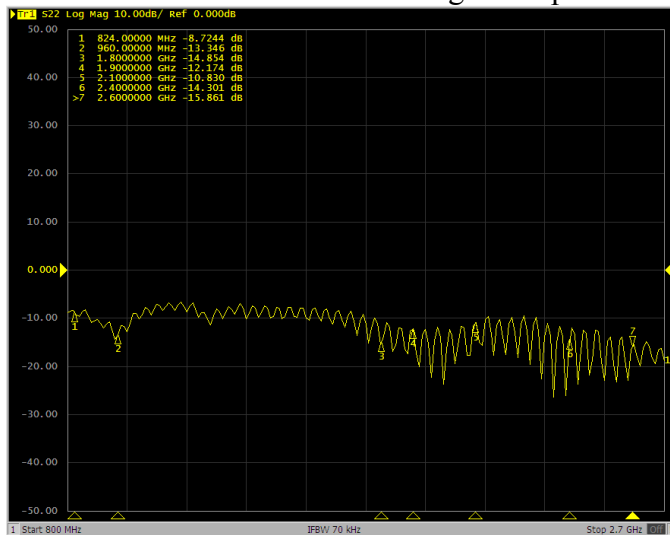

1.2. Connection Specifications

Connector type: FME female
Cable: RG174
Cable length: 250 cm

1.3. Mechanical Specifications and Dimensions

Material: ABS
Max Dimensions: 6.7mm x 116mm x 22mm (H x L x W)
Weight: 55 g 'counted with default connection'
Color: Black (for different colours please ask our sales team)

2. MEASUREMENT

2.1. Set for Measurements

Connection: Used default cable length and connection.
 Temperature: 25 °C
 Input power: 0 dBm

DAMS positioner with AUT and reference antenna are placed in anechoic chamber

2.2. Electrical Characteristics

- Tested with 2.5m cable length and placed on glass

Figure 1 - Log Mag

Figure 2 - VSWR

3. PLACEMENT RECOMMENDATIONS

- Clean flat surfaces
- Tuned for working on glass
- Don't cover with any materials