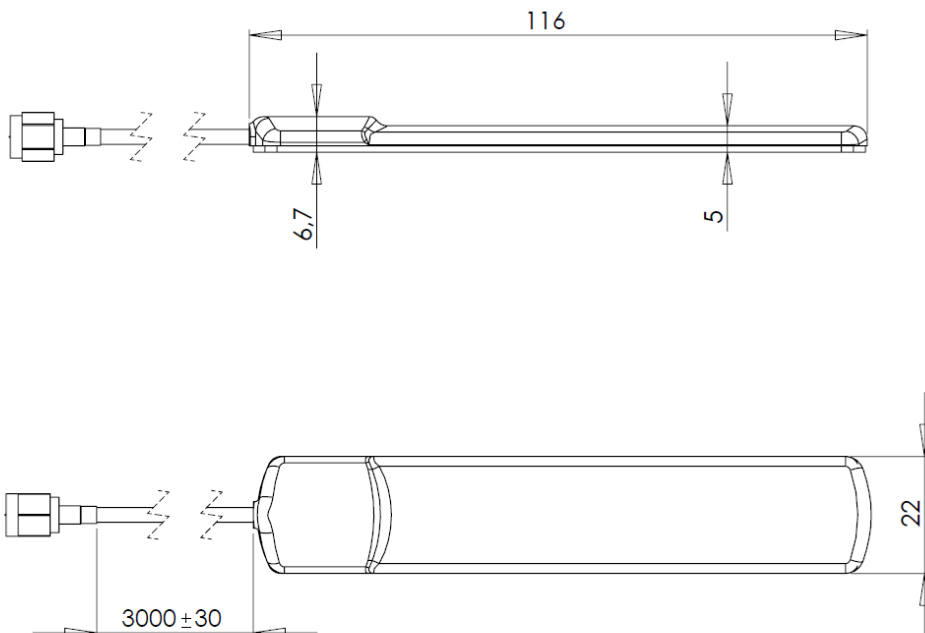

1.2. Connection Specifications

Connector type: FME female
Cable: RG174
Cable length: 250 cm

1.3. Mechanical Specifications and Dimensions

Material: ABS
Max Dimensions: 6.7mm x 116mm x 22mm (H x L x W)
Weight: 55 g 'counted with default connection'
Color: Black (for different colours please ask our sales team)

2. MEASUREMENT

2.1. Set for Measurements

Connection: Used default cable length and connection.
 Temperature: 25 °C
 Input power: 0 dBm

DAMS positioner with AUT and reference antenna are placed in anechoic chamber

2.2. Electrical Characteristics

- Tested with 2.5m cable length and placed on glass

Figure 1 - Log Mag

Figure 2 - VSWR

3. PLACEMENT RECOMMENDATIONS

- Clean flat surfaces
- Tuned for working on glass
- Don't cover with any materials