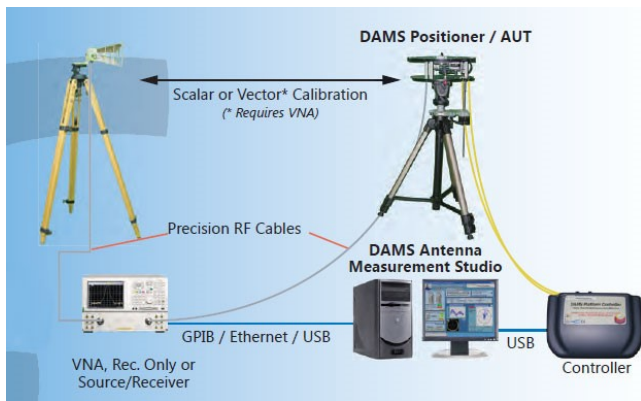

1.2. Connection Specifications

Connector type: FME female
Cable: RG174
Cable length: 250 cm

1.3. Mechanical Specifications and Dimensions

Material: ABS
Max Dimensions: 6.7mm x 116mm x 22mm (H x L x W)
Weight: 55 g 'counted with default connection'
Color: Black (for different colours please ask our sales team)

2. MEASUREMENT

2.1. Set for Measurements

Connection: Used default cable length and connection.
 Temperature: 25 °C
 Input power: 0 dBm

DAMS positioner with AUT and reference antenna are placed in anechoic chamber