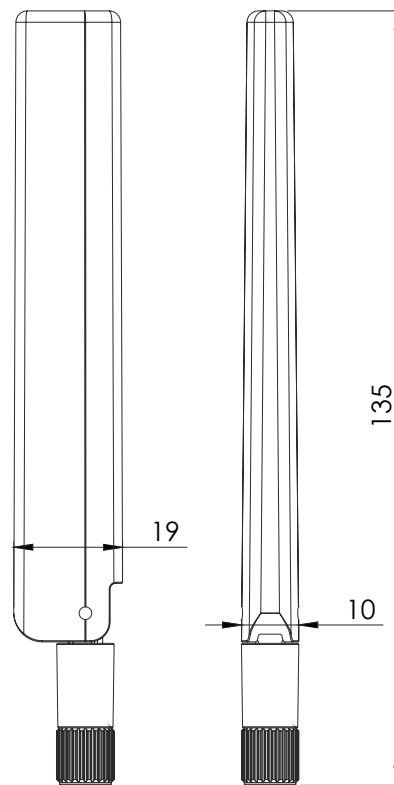

Ground Plane Independent

Hinged Connector

Dimensions 135 × 19 × 10 mm

1. Antenna and electrical specifications

Parameters	868/915 MHz ISM Antenna	
Standards	ZigBee, ISM, SIGFOX, LoRa	
Band (MHz)	868	915
Frequency (MHz)	863-870	902-928
Return Loss (dB)	~-15.1	~-6.1
VSWR	~1.5:1	~3.0:1
Efficiency (%)	~70.0	~70.9
Peak Gain (dBi)	~-2.3	~-3.3
Average Gain (dB)	~-1.6	~-1.5
Impedance (Ohm)	50	
Polarisation	Linear	
Radiation Pattern	Omni-Directional	
Max. Input Power (W)	25	
Connector Type	SMA-Male Standard	

Antenna Measurement Conditions:

Free Space

Measured in Certified CTIA 3D Anechoic Chamber

2. Mechanical and environmental specifications

Specifications	2JW1115-C952B
Mounting Type	Connector Mount
Dimensions (mm)	135 × 19 × 10
Radome	ASA
Radome color	Black
Connector Feature	Hinged
Operating Temperature (C)	-40 to +85
Storage Temperature (C)	-40 to +85
Substance Compliance	RoHS

3. Antenna parameters

Radiation pattern reference

868 and 915 MHz Radiation pattern

4. Antenna drawings

Right Angle position

Straight position

45° Angle position

5. Antenna Images