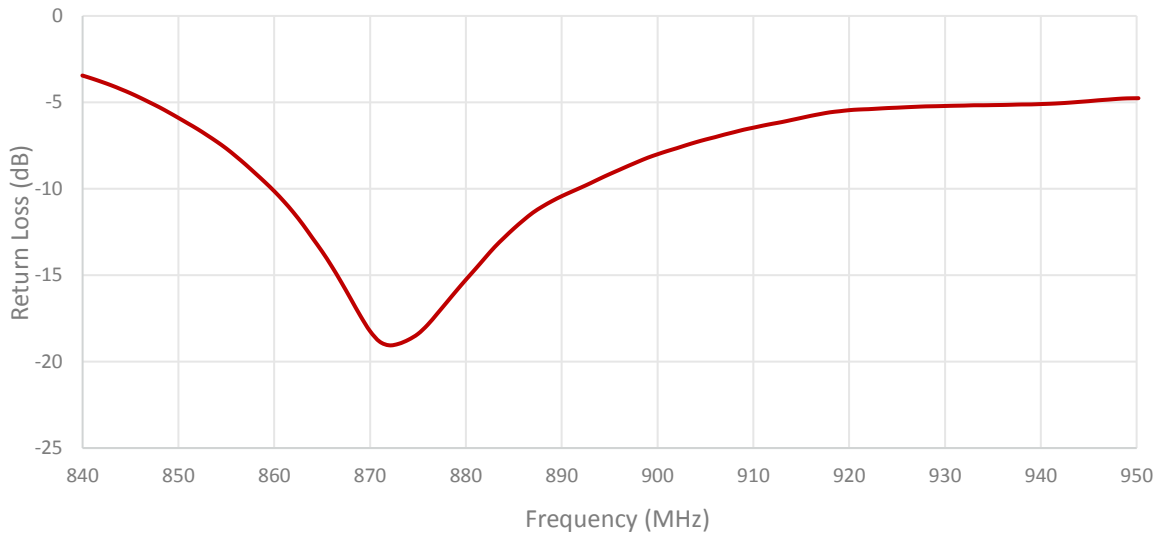

Ground Plane Independent

Hinged Connector

Dimensions 135 × 19 × 10 mm

1. Antenna and electrical specifications

Parameters	868/915 MHz ISM Antenna	
Standards	ZigBee, ISM, SIGFOX, LoRa	
Band (MHz)	868	915
Frequency (MHz)	863-870	902-928
Return Loss (dB)	~-15.1	~-6.1
VSWR	~1.5:1	~3.0:1
Efficiency (%)	~70.0	~70.9
Peak Gain (dBi)	~-2.3	~-3.3
Average Gain (dB)	~-1.6	~-1.5
Impedance (Ohm)	50	
Polarisation	Linear	
Radiation Pattern	Omni-Directional	
Max. Input Power (W)	25	
Connector Type	SMA-Male Standard	

Antenna Measurement Conditions:

Free Space

Measured in Certified CTIA 3D Anechoic Chamber

2. Mechanical and environmental specifications

Specifications	2JW1115-C952B
Mounting Type	Connector Mount
Dimensions (mm)	135 × 19 × 10
Radome	ASA
Radome color	Black
Connector Feature	Hinged
Operating Temperature (C)	-40 to +85
Storage Temperature (C)	-40 to +85
Substance Compliance	RoHS

3. Antenna parameters

Radiation pattern reference

868 and 915 MHz Radiation pattern

4. Antenna drawings

Right Angle position

Straight position

45° Angle position

5. Antenna Images