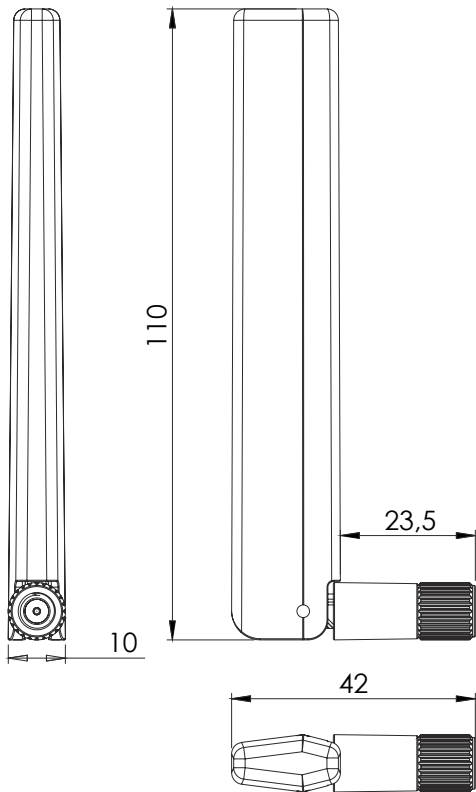

Antenna Measurement Conditions:

Free Space

Measured in Certified CTIA 3D Anechoic Chamber

2. Mechanical and environmental specifications

Specifications	2JW1115-C952B
Mounting Type	Connector Mount
Dimensions (mm)	135 × 19 × 10
Radome	ASA
Radome color	Black
Connector Feature	Hinged
Operating Temperature (C)	-40 to +85
Storage Temperature (C)	-40 to +85
Substance Compliance	RoHS

3. Antenna parameters

Radiation pattern reference

868 and 915 MHz Radiation pattern

4. Antenna drawings

Right Angle position

Straight position

45° Angle position

5. Antenna Images