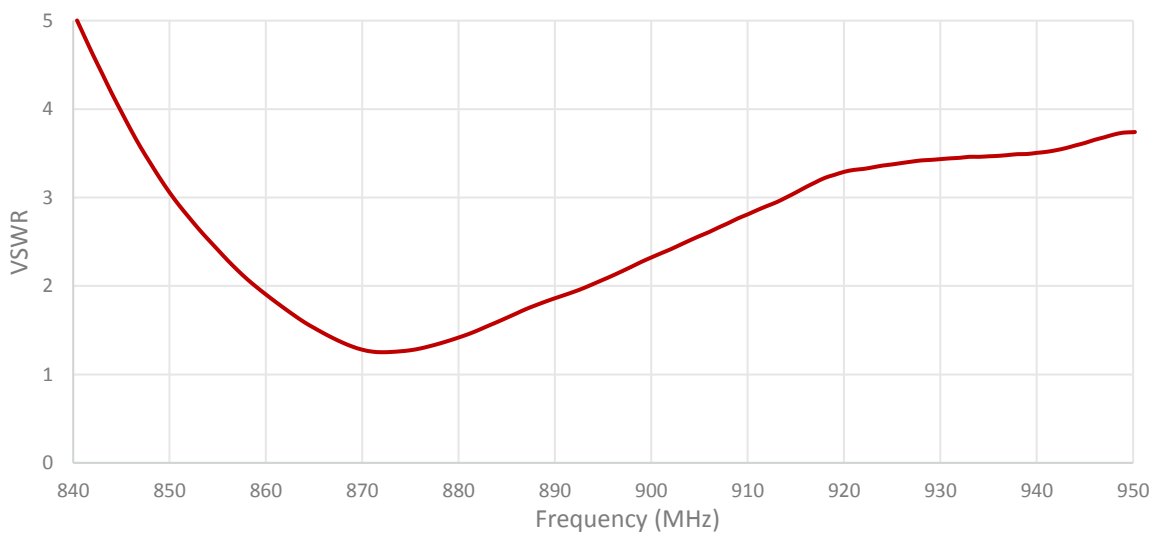

3. Antenna parameters