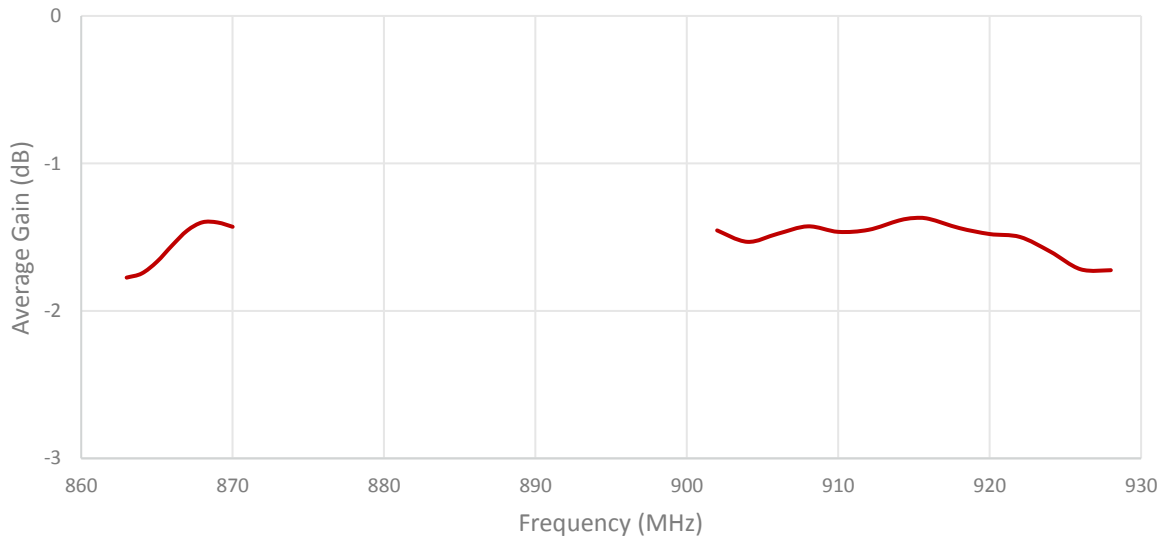

Radiation pattern reference