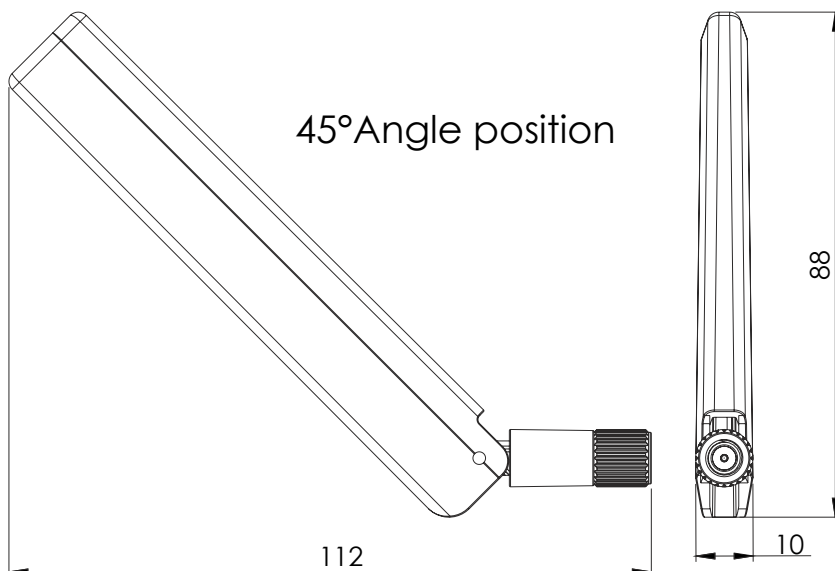

Antenna Measurement Conditions:

Free Space

Measured in Certified CTIA 3D Anechoic Chamber

2. Mechanical and environmental specifications

Specifications	2JW1115-C952B
Mounting Type	Connector Mount
Dimensions (mm)	135 × 19 × 10
Radome	ASA
Radome color	Black
Connector Feature	Hinged
Operating Temperature (C)	-40 to +85
Storage Temperature (C)	-40 to +85
Substance Compliance	RoHS

3. Antenna parameters

Radiation pattern reference

868 and 915 MHz Radiation pattern

4. Antenna drawings

Right Angle position

Straight position

45° Angle position

5. Antenna Images