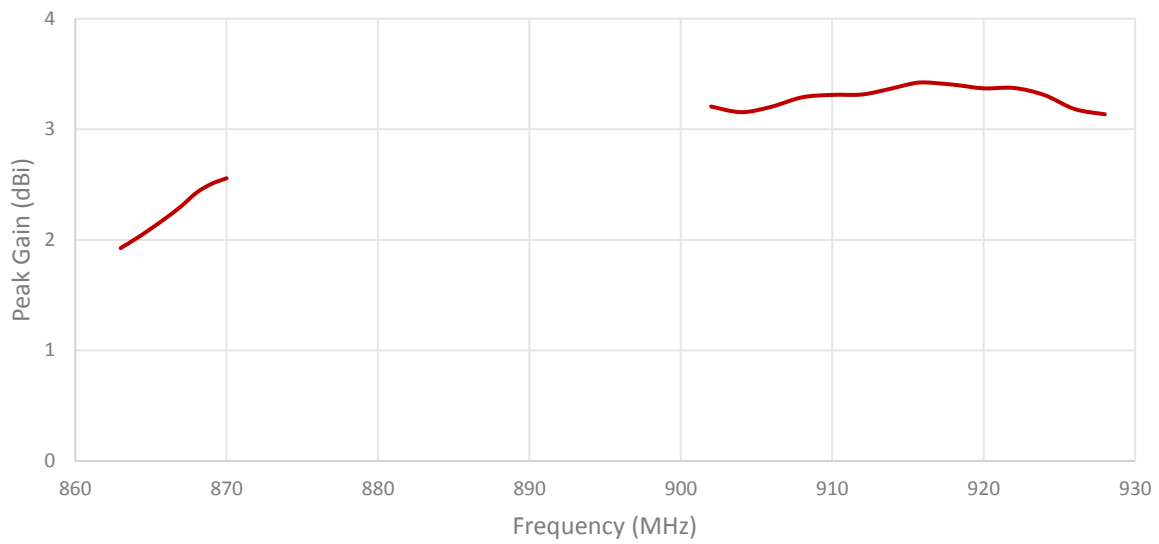

Ground Plane Independent

Hinged Connector

Dimensions 135 × 19 × 10 mm

1. Antenna and electrical specifications

Parameters	868/915 MHz ISM Antenna	
Standards	ZigBee, ISM, SIGFOX, LoRa	
Band (MHz)	868	915
Frequency (MHz)	863-870	902-928
Return Loss (dB)	~-15.1	~-6.1
VSWR	~1.5:1	~3.0:1
Efficiency (%)	~70.0	~70.9
Peak Gain (dBi)	~-2.3	~-3.3
Average Gain (dB)	~-1.6	~-1.5
Impedance (Ohm)	50	
Polarisation	Linear	
Radiation Pattern	Omni-Directional	
Max. Input Power (W)	25	
Connector Type	SMA-Male Standard	

Antenna Measurement Conditions:

Free Space

Measured in Certified CTIA 3D Anechoic Chamber

2. Mechanical and environmental specifications

Specifications	2JW1115-C952B
Mounting Type	Connector Mount
Dimensions (mm)	135 × 19 × 10
Radome	ASA
Radome color	Black
Connector Feature	Hinged
Operating Temperature (C)	-40 to +85
Storage Temperature (C)	-40 to +85
Substance Compliance	RoHS

3. Antenna parameters

Radiation pattern reference

868 and 915 MHz Radiation pattern

4. Antenna drawings

Right Angle position

Straight position

45° Angle position

5. Antenna Images