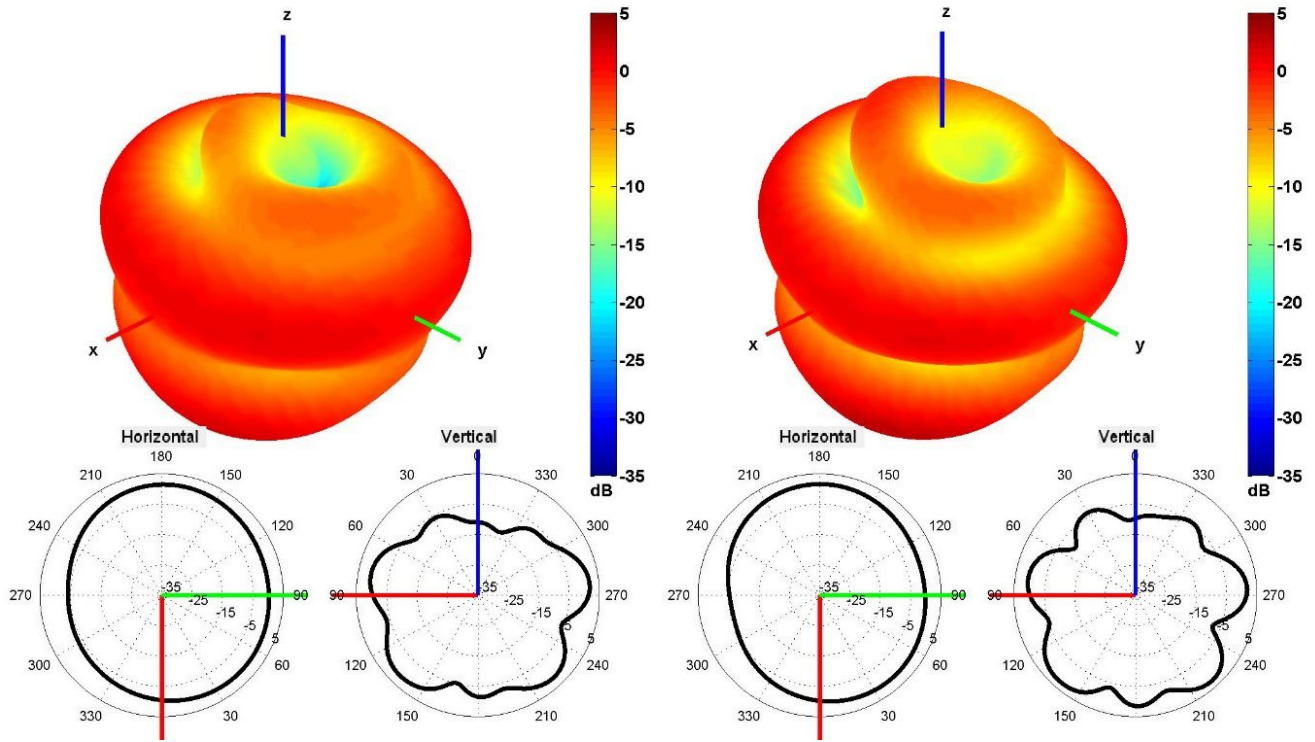

Ground Plane Independent

Hinged Connector

Dimensions 135 × 19 × 10 mm

1. Antenna and electrical specifications

Parameters	868/915 MHz ISM Antenna	
Standards	ZigBee, ISM, SIGFOX, LoRa	
Band (MHz)	868	915
Frequency (MHz)	863-870	902-928
Return Loss (dB)	~-15.1	~-6.1
VSWR	~1.5:1	~3.0:1
Efficiency (%)	~70.0	~70.9
Peak Gain (dBi)	~-2.3	~-3.3
Average Gain (dB)	~-1.6	~-1.5
Impedance (Ohm)	50	
Polarisation	Linear	
Radiation Pattern	Omni-Directional	
Max. Input Power (W)	25	
Connector Type	SMA-Male Standard	

Antenna Measurement Conditions:

Free Space

Measured in Certified CTIA 3D Anechoic Chamber

2. Mechanical and environmental specifications

Specifications	2JW1115-C952B
Mounting Type	Connector Mount
Dimensions (mm)	135 × 19 × 10
Radome	ASA
Radome color	Black
Connector Feature	Hinged
Operating Temperature (C)	-40 to +85
Storage Temperature (C)	-40 to +85
Substance Compliance	RoHS

3. Antenna parameters

Radiation pattern reference

868 and 915 MHz Radiation pattern

4. Antenna drawings

Right Angle position

Straight position

45° Angle position

5. Antenna Images