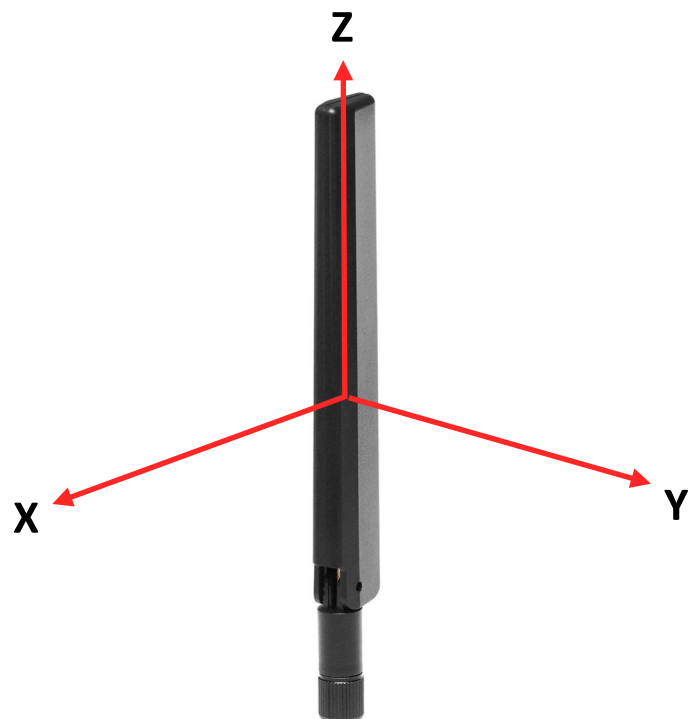

Ground Plane Independent

Hinged Connector

Dimensions 135 × 19 × 10 mm

1. Antenna and electrical specifications

Parameters	868/915 MHz ISM Antenna	
Standards	ZigBee, ISM, SIGFOX, LoRa	
Band (MHz)	868	915
Frequency (MHz)	863-870	902-928
Return Loss (dB)	~-15.1	~-6.1
VSWR	~1.5:1	~3.0:1
Efficiency (%)	~70.0	~70.9
Peak Gain (dBi)	~-2.3	~-3.3
Average Gain (dB)	~-1.6	~-1.5
Impedance (Ohm)	50	
Polarisation	Linear	
Radiation Pattern	Omni-Directional	
Max. Input Power (W)	25	
Connector Type	SMA-Male Standard	

Antenna Measurement Conditions:

Free Space

Measured in Certified CTIA 3D Anechoic Chamber

2. Mechanical and environmental specifications

Specifications	2JW1115-C952B
Mounting Type	Connector Mount
Dimensions (mm)	135 × 19 × 10
Radome	ASA
Radome color	Black
Connector Feature	Hinged
Operating Temperature (C)	-40 to +85
Storage Temperature (C)	-40 to +85
Substance Compliance	RoHS

3. Antenna parameters

Radiation pattern reference

868 and 915 MHz Radiation pattern

4. Antenna drawings

Right Angle position

Straight position

45° Angle position

5. Antenna Images