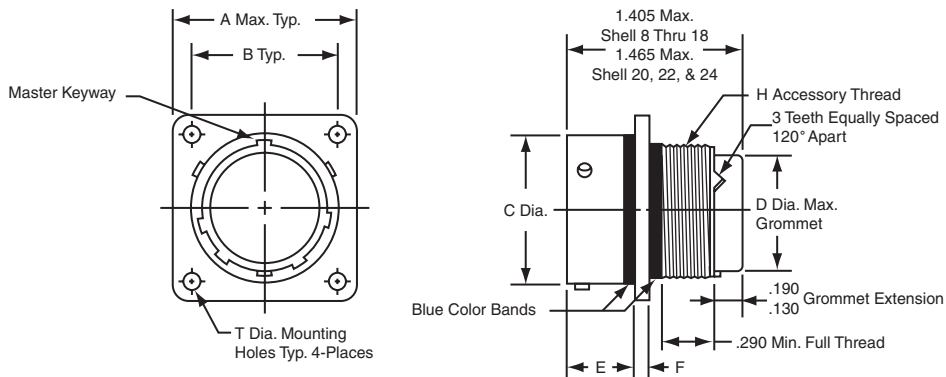

Miniature Cylindrical MIL-C-26482, Series 2 MS3470

wall mounting receptacle with narrow flange

Receptacle Shell, Wall Mount with Narrow Flange,
Bayonet Coupling

Military No. MS3470
Amphenol/Matrix No. MB10

To complete order number see how to order, page 14.

Shell Size	A Max.	B ±.005	C Dia. ±.003	D Dia. Max.	E	F ±.016	H Accessory Thread Class 2A	T ±.005
8	.828	.594	.471	.305	.462/.431	.062	.5000-20 UNF	.120
10	.954	.719	.588	.405	.462/.431	.062	.6250-24 UNEF	.120
12	1.047	.812	.748	.531	.462/.431	.062	.7500-20 UNEF	.120
14	1.141	.906	.873	.665	.462/.431	.062	.8750-20 UNEF	.120
16	1.234	.969	.998	.790	.462/.431	.062	1.0000-20 UNEF	.120
18	1.328	1.062	1.123	.869	.462/.431	.062	1.0625-18 UNEF	.120
20	1.453	1.156	1.248	.994	.587/.556	.094	1.1875-18 UNEF	.120
22	1.578	1.250	1.373	1.119	.587/.556	.094	1.3125-18 UNEF	.120
24	1.703	1.375	1.498	1.244	.620/.589	.094	1.4375-18 UNEF	.147