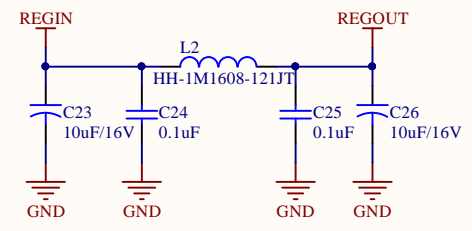

Title WIZ750SR		WIZnet Co., Ltd. 5F, Hwang Village Hwangseoul-ro, Bundang-gu Seongnam-si, Gyeonggi-do South Korea		Cannot open file C:\Users\Public\Documents\Altium\AD14\Templates\IOP_IoT logo.png
Size: A4	Number:	Revision: V1.0		
Date: 2016-05-26	Sheet 3 of 3			
Team: Team Wiki		Drawn By: Edward