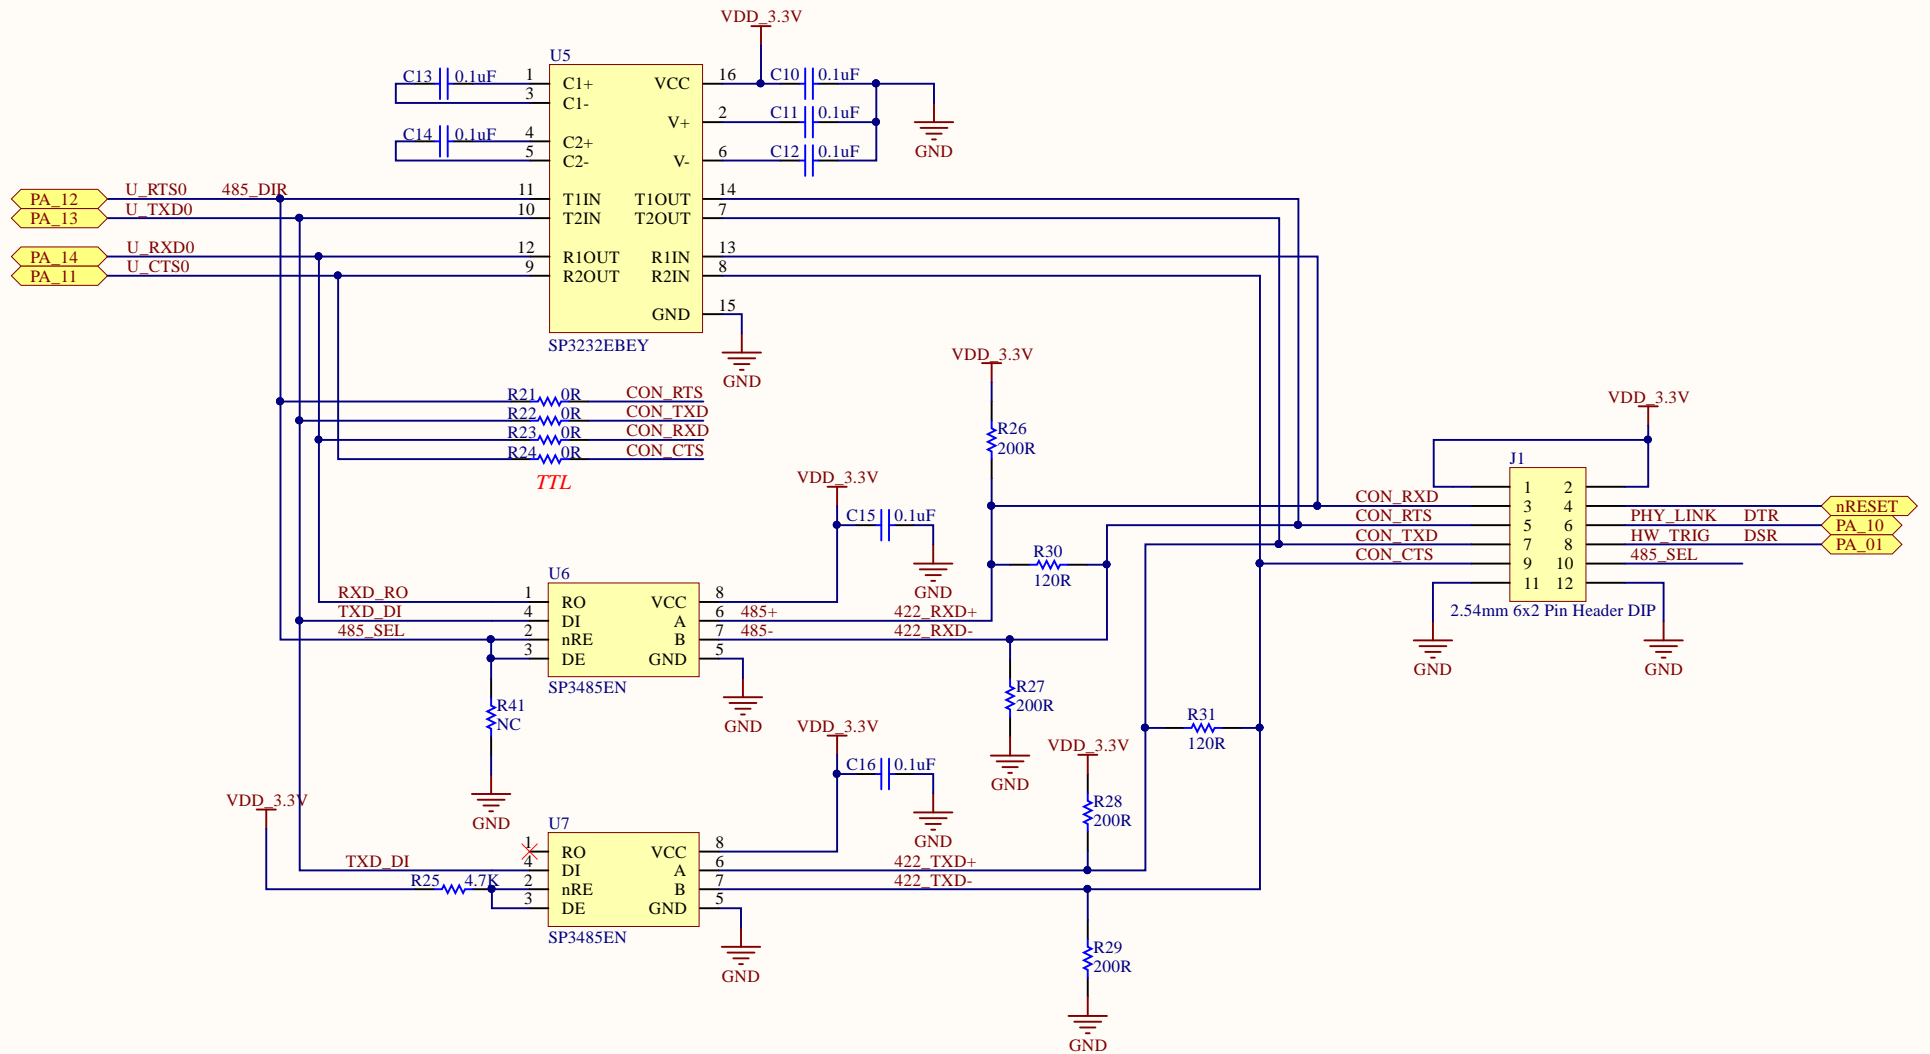

PA_09 (LED0) pin is PHY_LINK_STATUS(GPIO) check pin
 PA_10 is PHY_LINK_STATUS output pin

Title WIZ750SR		WIZnet Co., Ltd. 5F, Humax Village Hwangseaul-ro, Bundang-gu Seongnam-si, Gyeonggi-do South Korea		Cannot open file C:\Users\Public\Documents\Altium\AD14\Templates\IOP_IoT logo.png
Size: A4	Number:	Revision:V1.0		
Date: 2016-05-26	Sheet 1 of 3			
Team: Team Wiki		Drawn By: Edward		