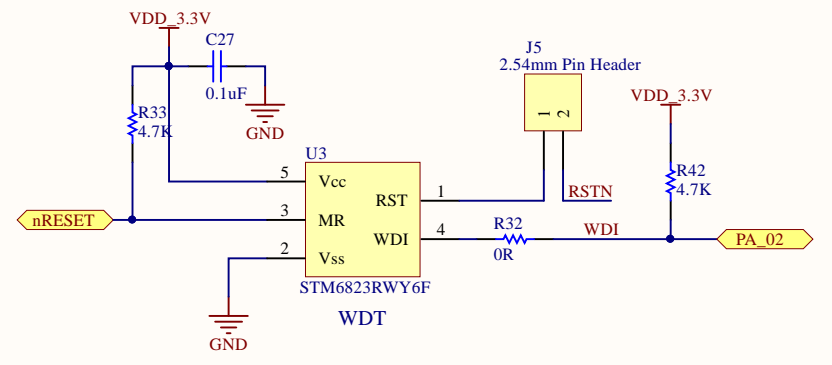

Title WIZ750SR		WIZnet Co., Ltd. 5F, Hwang Village Hwangseoul-ro, Bundang-gu Seongnam-si, Gyeonggi-do South Korea		Cannot open file C:\Users\Public\Documents\Altium\AD14\Templates\IOP_IoT logo.png
Size: A4	Number:	Revision: V1.0		
Date: 2016-05-26	Sheet 3 of 3			
Team: Team Wiki		Drawn By: Edward