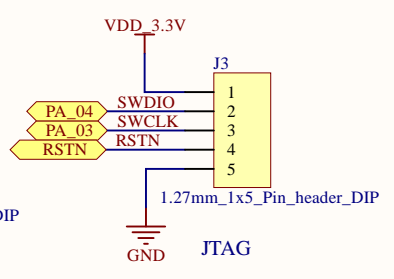

Title WIZ750SR		WIZnet Co., Ltd. 5F, Hwang Village Hwangseoul-ro, Bundang-gu Seongnam-si, Gyeonggi-do South Korea		Cannot open file C:\Users\Public\Documents\Altium\AD14\Templates\IOP_IoT logo.png
Size: A4	Number:	Revision: V1.0		
Date: 2016-05-26	Sheet 3 of 3			
Team: Team Wiki		Drawn By: Edward