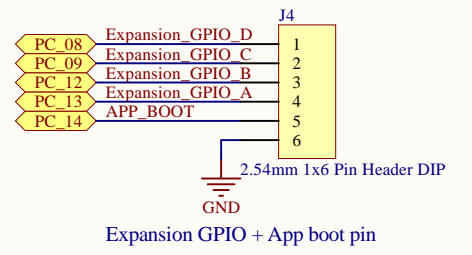

Title WIZ750SR		WIZnet Co., Ltd. 5F, Hwang Village Hwangseoul-ro, Bundang-gu Seongnam-si, Gyeonggi-do South Korea		Cannot open file C:\Users\Public\Documents\Altium\AD14\Templates\IOP_IoT logo.png
Size: A4	Number:	Revision: V1.0		
Date: 2016-05-26	Sheet 3 of 3			
Team: Team Wiki		Drawn By: Edward