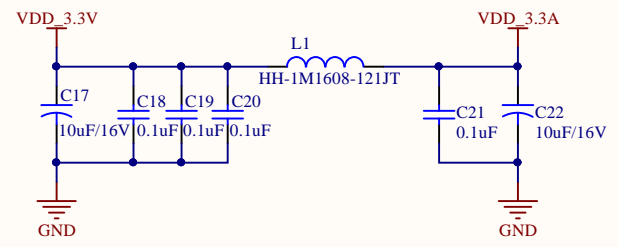

Title WIZ750SR		WIZnet Co., Ltd. 5F, Hwang Village Hwangseoul-ro, Bundang-gu Seongnam-si, Gyeonggi-do South Korea		Cannot open file C:\Users\Public\Documents\Altium\AD14\Templates\IOP_IoT logo.png
Size: A4	Number:	Revision: V1.0		
Date: 2016-05-26	Sheet 3 of 3			
Team: Team Wiki		Drawn By: Edward