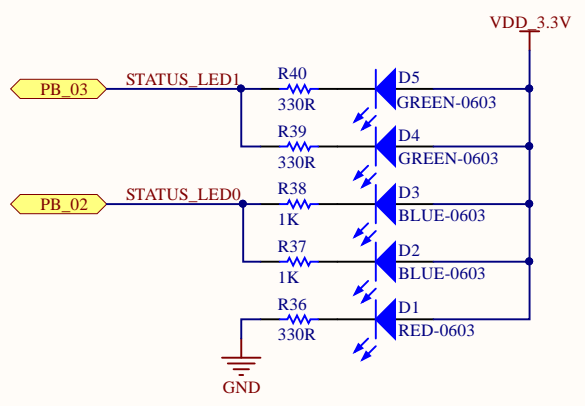

Title WIZ750SR		WIZnet Co., Ltd. 5F, Hwang Village Hwangseoul-ro, Bundang-gu Seongnam-si, Gyeonggi-do South Korea		Cannot open file C:\Users\Public\Documents\Altium\AD14\Templates\IOP_IoT logo.png
Size: A4	Number:	Revision: V1.0		
Date: 2016-05-26	Sheet 3 of 3			
Team: Team Wiki		Drawn By: Edward