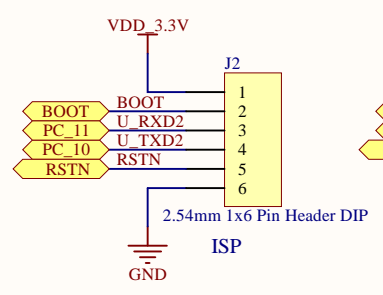

Title WIZ750SR		WIZnet Co., Ltd. 5F, Hwang Village Hwangseoul-ro, Bundang-gu Seongnam-si, Gyeonggi-do South Korea		Cannot open file C:\Users\Public\Documents\Altium\AD14\Templates\IOP_IoT logo.png
Size: A4	Number:	Revision: V1.0		
Date: 2016-05-26	Sheet 3 of 3			
Team: Team Wiki		Drawn By: Edward