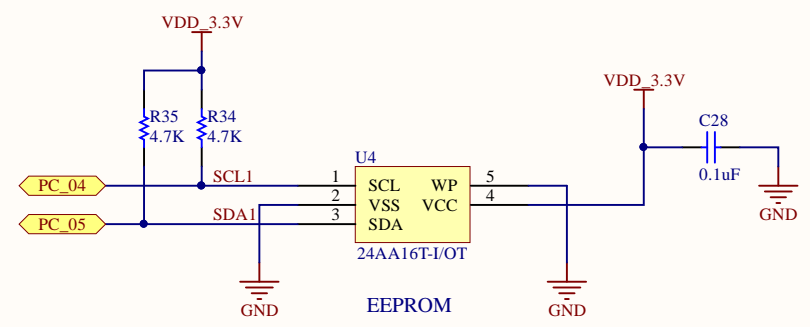

Title WIZ750SR		WIZnet Co., Ltd. 5F, Hwang Village Hwangseoul-ro, Bundang-gu Seongnam-si, Gyeonggi-do South Korea		Cannot open file C:\Users\Public\Documents\Altium\AD14\Templates\IOP_IoT logo.png
Size: A4	Number:	Revision: V1.0		
Date: 2016-05-26	Sheet 3 of 3			
Team: Team Wiki		Drawn By: Edward