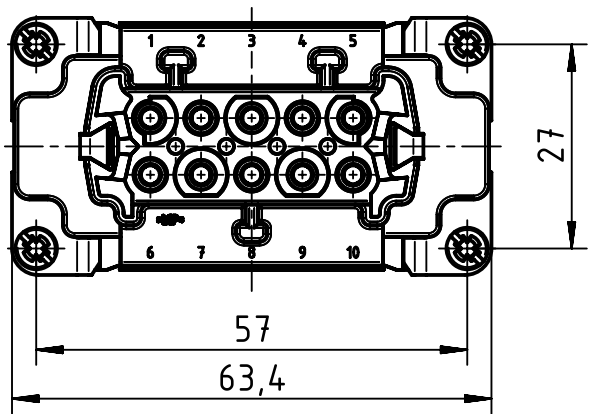

A

B

C

D

panel cut out

	All Dimensions in mm Original Size DIN A4		Scale 1:1	Free size tol.		Ref.
	All rights reserved Department EL PD - DE		Created by HOLLERT	Inspected by PRIESTER	Standardisation TIEMANNA	Sub.
HARTING Electric GmbH & Co. KG D-32339 Espelkamp		Title Han High Temp 10E Screw Female			Date 2016-08-31	State Final Release
		Type TB	Number 09 33 810 2703		Doc-Key / ECM-Nr. 100620326/UGD/001/A 500000105233	Rev. A Page 1/1