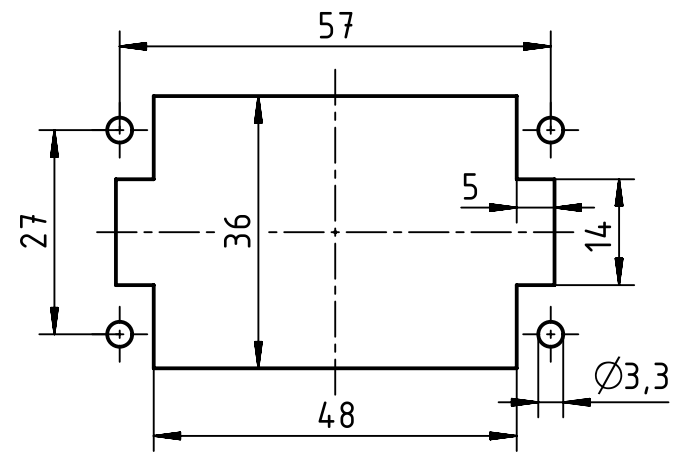

A

B

C

D

panel cut out

	All Dimensions in mm Original Size DIN A4		Scale 1:1	Free size tol.		Ref.
	All rights reserved Department EL PD - DE		Created by HOLLERT	Inspected by PRIESTER	Standardisation TIEMANNA	Sub.
HARTING Electric GmbH & Co. KG D-32339 Espelkamp		Title Han High Temp 10E Screw Female			Date 2016-08-31	State Final Release
		Type TB	Number 09 33 810 2703		Doc-Key / ECM-Nr. 100620326/UGD/001/A 500000105233	Rev. A Page 1/1