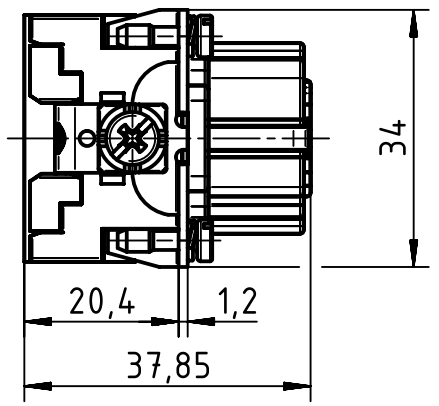

A

B

C

D

panel cut out

	All Dimensions in mm Original Size DIN A4		Scale 1:1	Free size tol.		Ref.
	All rights reserved Department EL PD - DE		Created by HOLLERT	Inspected by PRIESTER	Standardisation TIEMANNA	Sub.
HARTING Electric GmbH & Co. KG D-32339 Espelkamp		Title Han High Temp 10E Screw Female			Date 2016-08-31	State Final Release
		Type TB	Number 09 33 810 2703		Doc-Key / ECM-Nr. 100620326/UGD/001/A 500000105233	Rev. A Page 1/1