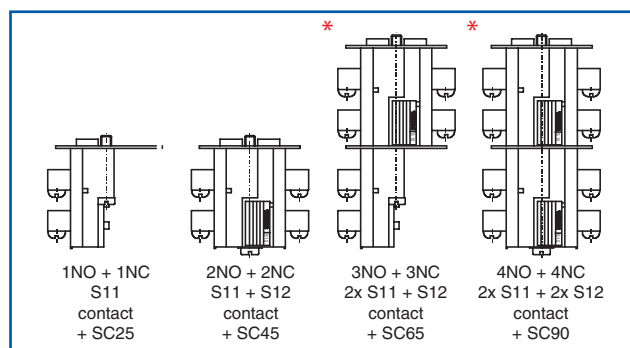

### Dimensional Drawings

All dimensions shown in millimeters.  
To convert to inches multiply by 0.03937

Mushroom with Key

Mushroom with Indicating Arrows

Mushroom Momentary

#### Description

1 Normally Open + 1 Normally Closed  
Silver Contacts

#### Cat. No.

S11

2 Normally Open + 2 Normally Closed  
Silver Contacts

S11 + S12

For additional contacts, see diagram at right.

#### Contact Installation Screws

Type	Dimensions	Used with
SC25	M4 x 25 mm	S11
SC45	M4 x 45 mm	S11 + S12
SC65	M4 x 65 mm	2x S11 + S12
SC90	M4 x 90 mm	2x S11 + 2x S12

\* When using more than two contact blocks, additional screws must be purchased separately (SC65 and SC90).