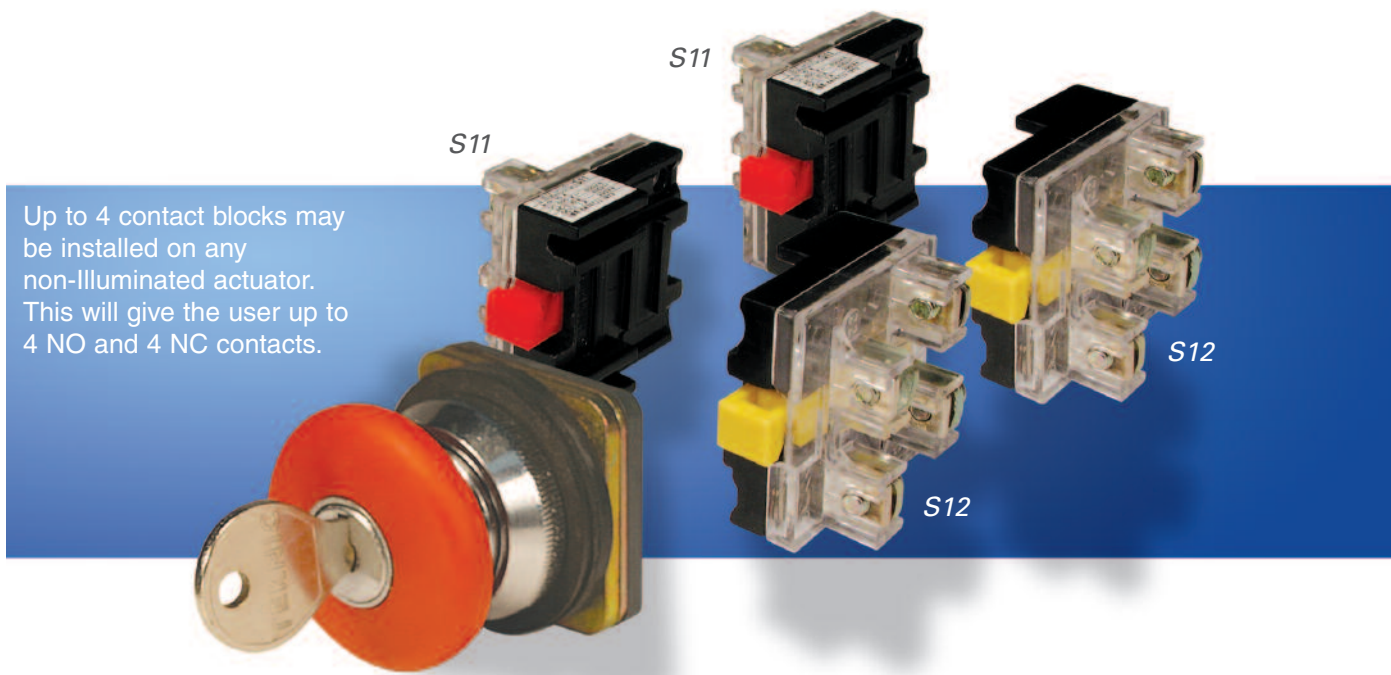

#### Cat. No.

S11

2 Normally Open + 2 Normally Closed  
Silver Contacts

S11 + S12

For additional contacts, see diagram at right.

#### Contact Installation Screws

Type	Dimensions	Used with
SC25	M4 x 25 mm	S11
SC45	M4 x 45 mm	S11 + S12
SC65	M4 x 65 mm	2x S11 + S12
SC90	M4 x 90 mm	2x S11 + 2x S12

\* When using more than two contact blocks, additional screws must be purchased separately (SC65 and SC90).

### Exploded Assembly View

Up to 4 contact blocks may be installed on any non-illuminated actuator. This will give the user up to 4 NO and 4 NC contacts.