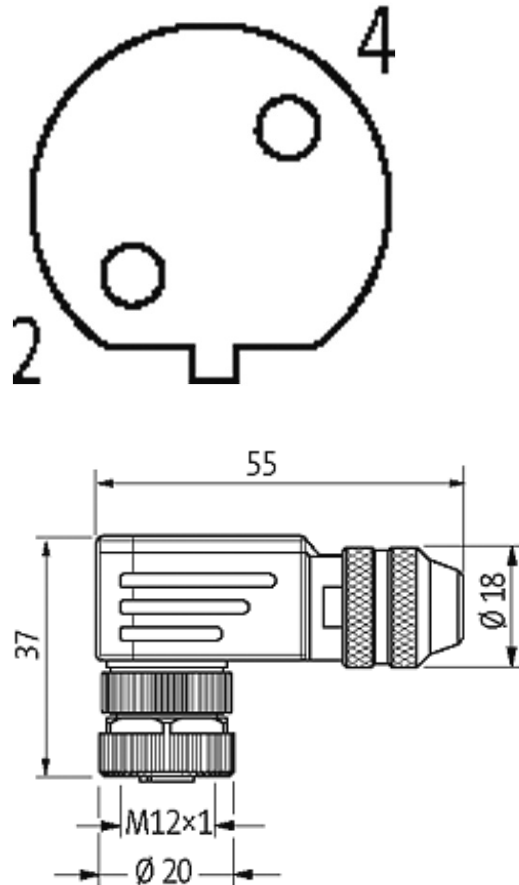

M12 FEMALE 90° B CODED SHIELD WIREABLE SCREW TERM.2 POLE max. 0.75mm² 6-8mm PROFIBUS

PROFIBUS

Screw terminals

Sealing range (cable Ø): 6...8 mm

Female 90°

M12, 2-pole

B-coded

shielded

[Link to Product](#)**Illustration**

Female

Product may differ from Image

Form

Form 14035

Technical Data

Operating voltage	max. 60 V AC/DC
Operating current per contact	max. 4 A
Connection cross section	max. 0.75 mm ²
Sealing range (cable Ø)	6...8 mm
Protection	IP67 inserted and tightened (EN 60529)
Housing	Brass, nickel plated

General data

Temperature range -25...+85 °C

Commercial data

country of origin	DE
customs tariff number	85369010
EAN	4048879419147

eClass	27279218
minimum order quantity	1