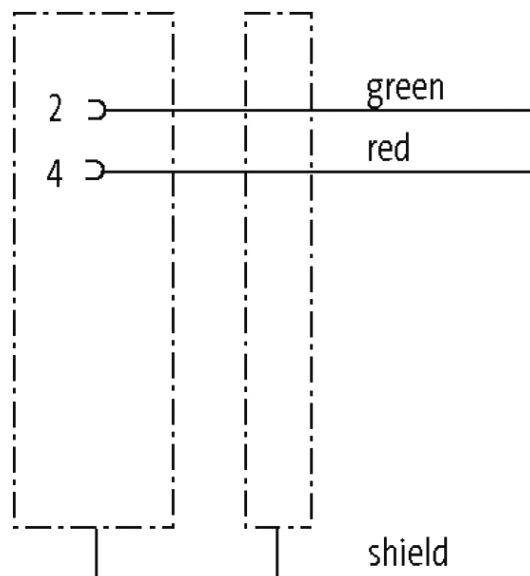

M12 FEMALE 90° B CODED SHIELD WIREABLE SCREW TERM.2 POLE max. 0.75mm² 6-8mm PROFIBUS

PROFIBUS

Screw terminals

Sealing range (cable Ø): 6...8 mm

Female 90°

M12, 2-pole

B-coded

shielded

[Link to Product](#)**Illustration**

Female

Product may differ from Image

Form

Form 14035

Technical Data

Operating voltage	max. 60 V AC/DC
Operating current per contact	max. 4 A
Connection cross section	max. 0.75 mm ²
Sealing range (cable Ø)	6...8 mm
Protection	IP67 inserted and tightened (EN 60529)
Housing	Brass, nickel plated