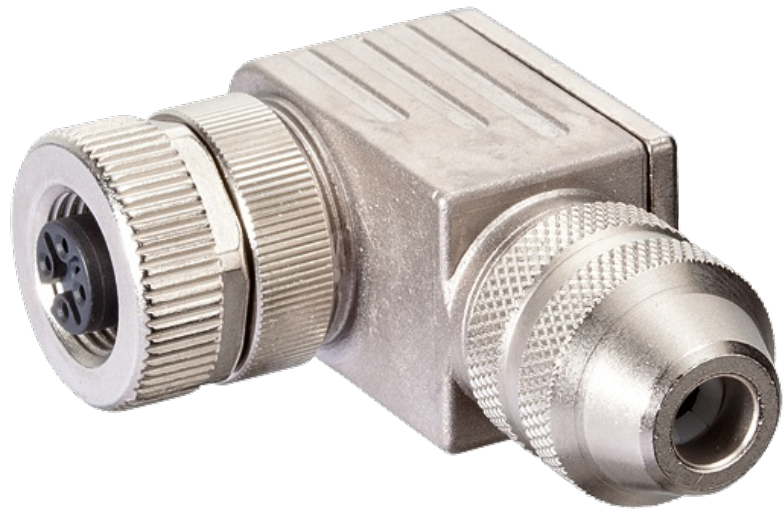

M12 FEMALE 90° B CODED SHIELD WIREABLE SCREW TERM.2 POLE max. 0.75mm² 6-8mm PROFIBUS

PROFIBUS

Screw terminals

Sealing range (cable Ø): 6...8 mm

Female 90°

M12, 2-pole

B-coded

shielded

[Link to Product](#)**Illustration**

Female

Product may differ from Image

Form

Form 14035

Technical Data

Operating voltage	max. 60 V AC/DC
Operating current per contact	max. 4 A
Connection cross section	max. 0.75 mm ²
Sealing range (cable Ø)	6...8 mm
Protection	IP67 inserted and tightened (EN 60529)
Housing	Brass, nickel plated