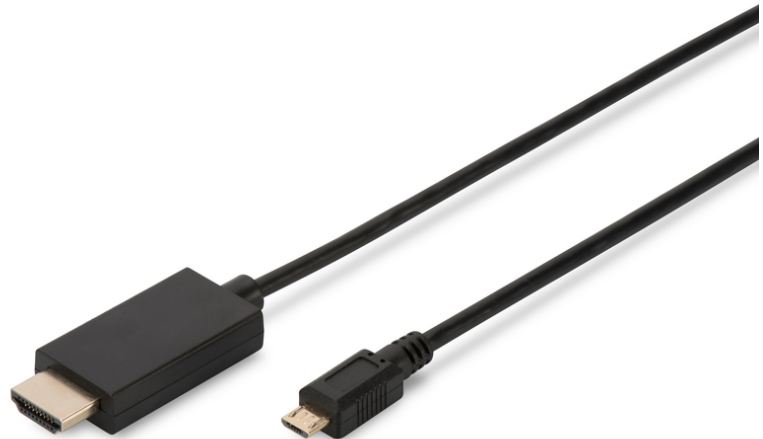

## ASSMANN MHL Adapter Cable

AK-300307-015-S  
EAN 4016032315711

**MHL adapter cable, passiv, micro USB B - HDMI A M/M, 1.5m, former HDMI 1.3 compatible, gold, bl**

With the TV cable MHL to HDMI you bring your videos on the TV device or video projector, of course thanks to HDMI without quality loss. It stated not only picture and video files on the television, also you control the mobile phone menu and the mobile phone, for example, about a Bluetooth® keyboard, mouse or the TV remote control comfortably. Thus you can surf with your mobile phone on the HDTV device, play or write comfortably texts.

**Control your mobile device (appliance) with the remote control of the television and load it at the same time!**

- Support 1080p with 60Hz
- Supports Full HD (1080p)

- Connector 1: Micro USB B, plug
- Connector 2: HDMI type A, plug
- Hoods: molded
- Shielding: Double shielding
- AWG: 28
- Wire material: CU
- Connector surface: nickel-plated
- Ferrite filter: none
- USB compliance: USB 2.0
- Length: 1.5 m
- Color cable: black
- Color connector: black
- Packaging: Polybag
- Assortment: MHL Cables