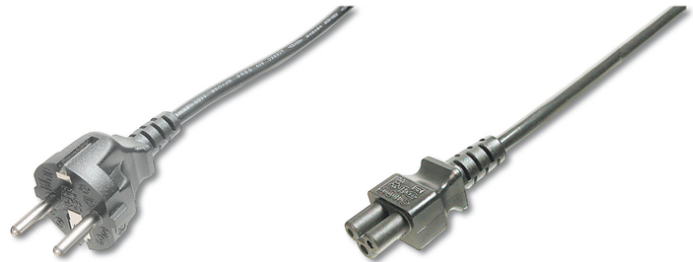

## ASSMANN German Power Cord connection cable

AK-440103-018-S  
EAN 4016032311799

**Power Cord, CEE 7/7 (Typ-F) - C5 M/F, 1.8m, H05VV-F3G 0.75qmm, bl**

This power cord connection cable, also known as „Micky Mouse“- or „cloverleaf“ connector, is used for the connection of a Laptop or power supply unit to the German indoor power supply system (outlet).

**Approved for all European countries**

- Connector 1: Schuko (CEE 7/7), plug
- Connector 2: IEC C5, jack
- Cable standard: H05 VV F3G
- Current load capacity: 250V/10A

- Hoods: molded
- Shielding: Unshielded
- Lead cross-section: 0.75qmm
- Wire material: CU
- Color cable: black
- Color connector: black
- Connector surface: nickel-plated
- Length: 1.8 m
- Packaging: Polybag
- Assortment: Device Connection Cables