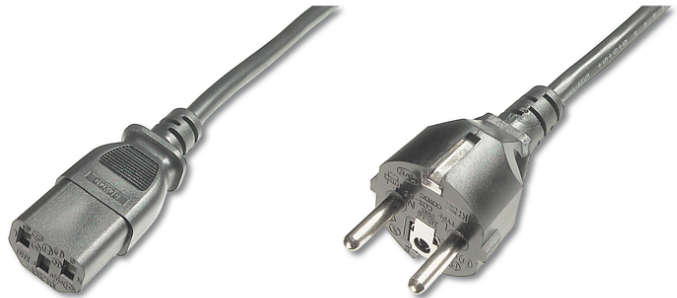

## ASSMANN Power cord connection cable, CEE 7/7 (Type-F)/M - C13/F

AK-440110-018-S  
EAN 4016032312048

**Power Cord, CEE 7/7 (Typ-F) - C13 M/F, 1.8m, H05VV-F3G 0.75qmm, bl**

This Power Cord connection cable is used for the connection of a PC or monitor to the indoor power supply system (outlet).

**Corresponds to the German guidelines**

- Connector 1: Schuko (CEE 7/7), plug
- Connector 2: IEC C13, jack
- Cable standard: H05 VV F3G
- Current load capacity: 250V/10A

- Hoods: molded
- Shielding: Unshielded
- Lead cross-section: 0.75qmm
- Wire material: CU
- Color cable: black
- Color connector: black
- Connector surface: nickel-plated
- Length: 1.8 m
- Packaging: Polybag
- Assortment: Device Connection Cables