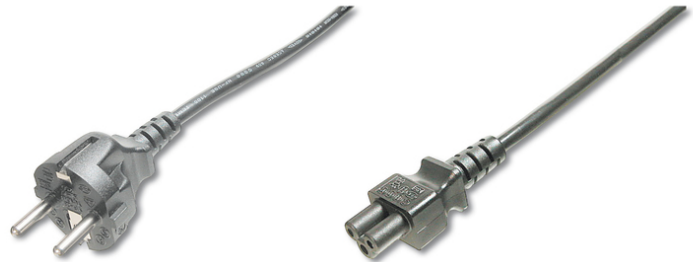

ASSMANN German Power Cord connection cable

AK-440115-008-S
EAN 4016032322948

Power Cord, CEE 7/7 (Typ-F) - C5 M/F, 0,75m, H05VV-F3G 0.75qmm, bl

This power cord connection cable, also known as „Micky Mouse“- or „cloverleaf“ connector, is used for the connection of a Laptop or power supply unit to the German indoor power supply system (outlet).

Corresponds to the German guidelines

- Connector 1: Schuko (CEE 7/7), plug
- Connector 2: IEC C5, jack
- Cable standard: H05 VV F3G
- Current load capacity: 250V/10A

- Hoods: molded
- Shielding: Unshielded
- Lead cross-section: 0.75qmm
- Wire material: CU
- Color cable: black
- Color connector: black
- Connector surface: nickel-plated
- Length: 0.75 m
- Packaging: Polybag
- Assortment: Device Connection Cables