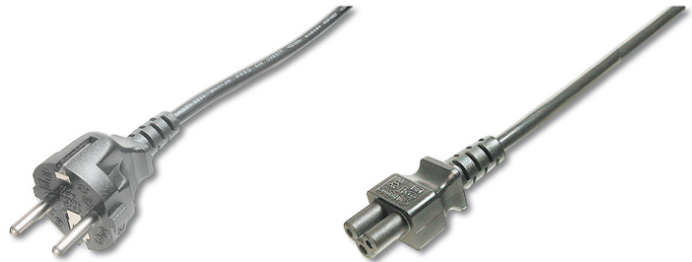

ASSMANN German Power Cord connection cable

AK-440115-012-S
EAN 4016032322788

Power Cord, CEE 7/7 (Typ-F) - C5 M/F, 1.2m, H05VV-F3G 0.75qmm, bl

This power cord connection cable, also known as „Micky Mouse“- or „cloverleaf“ connector, is used for the connection of a Laptop or power supply unit to the German indoor power supply system (outlet).

Corresponds to the German guidelines

- Connector 1: Schuko (CEE 7/7), plug
- Connector 2: IEC C5, jack
- Cable standard: H05 VV F3G
- Current load capacity: 250V/10A

- Hoods: molded
- Shielding: Unshielded
- Lead cross-section: 0.75qmm
- Wire material: CU
- Color cable: black
- Color connector: black
- Connector surface: nickel-plated
- Length: 1.2 m
- Packaging: Polybag
- Assortment: Device Connection Cables