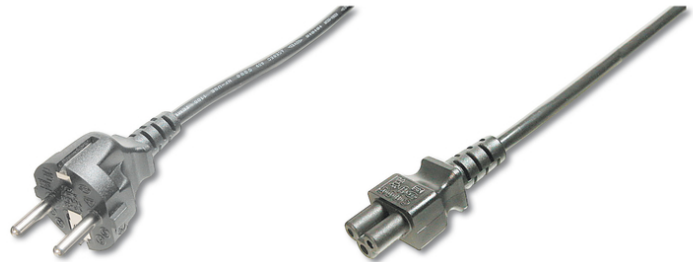

## ASSMANN German Power Cord connection cable

AK-440115-018-S  
EAN 4016032314714

**Power Cord, CEE 7/7 (Typ-F) - C5 M/F, 1.8m, H05VV-F3G 0.75qmm, bl**

This power cord connection cable, also known as „Micky Mouse“- or „cloverleaf“ connector, is used for the connection of a Laptop or power supply unit to the German indoor power supply system (outlet).

**Corresponds to the German guidelines**

- Connector 1: Schuko (CEE 7/7), plug
- Connector 2: IEC C5, jack
- Cable standard: H05 VV F3G
- Current load capacity: 250V/10A

- Hoods: molded
- Shielding: Unshielded
- Lead cross-section: 0.75qmm
- Wire material: CU
- Color cable: black
- Color connector: black
- Connector surface: nickel-plated
- Length: 1.8 m
- Packaging: Polybag
- Assortment: Device Connection Cables