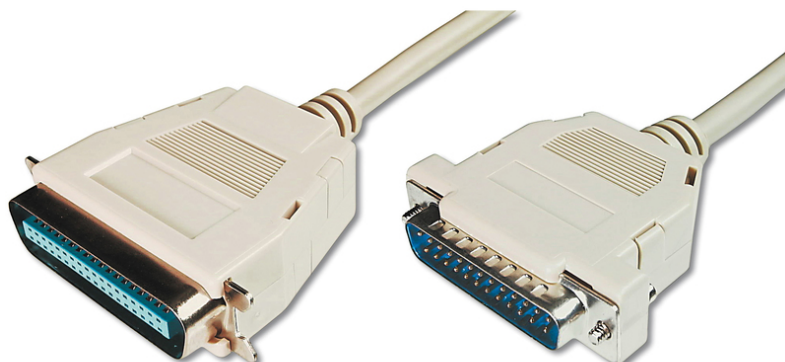

ASSMANN Printer connection cable

AK-580100-050-E
EAN 4016032304159

Printer connection cable, D-Sub25 - Cent36 M/M, 5.0m, parallel, snap-hoods, be

This cable provides a perfect link between your computer and parallel printers.

Save and reliable connection

- Connector 1: DSUB, 25-pin, plug

- Connector 2: CENTRONICS, 36-pin, plug
- Hoods: snap hood
- Connector surface: nickel-plated
- Color cable: beige
- Color connector: beige
- Length: 5 m
- Assortment: Parallel/Printer Cables