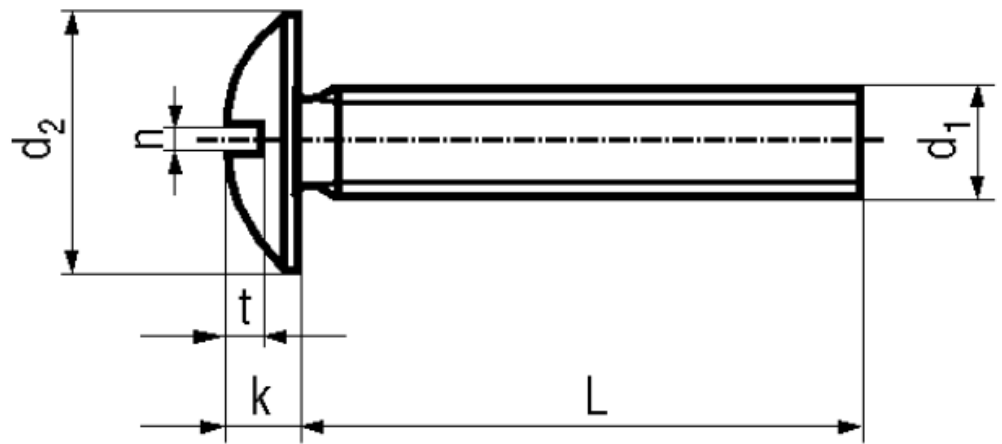

BN 5285

Slotted truss head screws

Material	Polyamide 6.6	Quality	PA 6.6
Color	white		

Article No. - 1387545	
d ₁	M5
L	30
d ₂	12,5
k	2,7
n	1,2
t	1,2

All lengths fully threaded