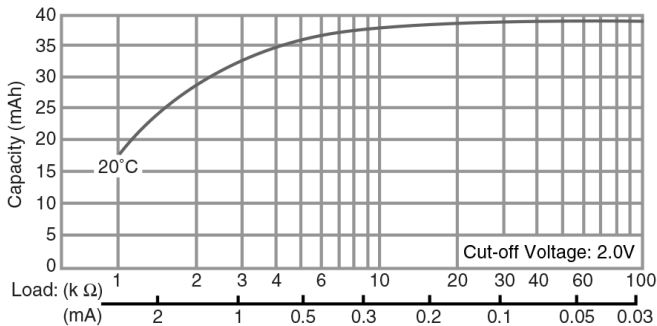

Dimensions

Temperature Characteristics

Operating Voltage vs. Load Resistance (voltage at 50% discharge depth)

Capacity vs. Load Resistance

⚠ WARNING

Serious harm in as little as 2-hours if swallowed. **KEEP AWAY FROM CHILDREN.** Seek immediate medical help if swallowed. Have the doctor call the poison center at 1-(800) 498 8666 for US and Canada. International: 303-389-1300