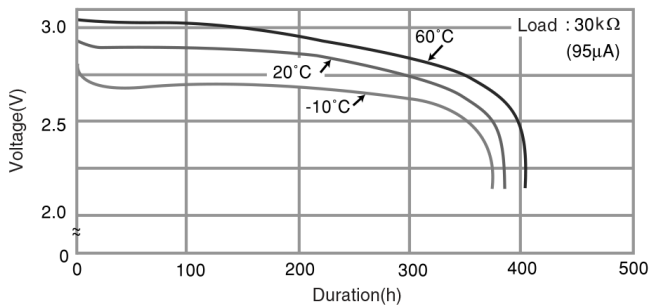

CR1220 LITHIUM MANGANESE DIOXIDE

Features & Benefits

- Good pulse capability
- High discharge characteristics
- Stable voltage level during discharge
- Long-term reliability

Specifications

Nominal Capacity:	35 mAh
Nominal Voltage:	3V
Weight:	1.2g
Operating Temperature:	-30°C - +60°C

Dimensions

Temperature Characteristics

Operating Voltage vs. Load Resistance (voltage at 50% discharge depth)

Capacity vs. Load Resistance

⚠ WARNING

Serious harm in as little as 2-hours if swallowed. **KEEP AWAY FROM CHILDREN.** Seek immediate medical help if swallowed. Have the doctor call the poison center at 1-(800) 498 8666 for US and Canada. International: 303-389-1300