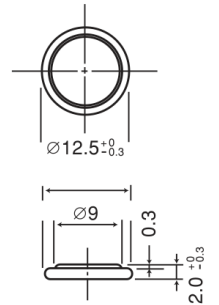

CR1220 LITHIUM MANGANESE DIOXIDE

Features & Benefits

- Good pulse capability
- High discharge characteristics
- Stable voltage level during discharge
- Long-term reliability

Specifications

Nominal Capacity:	35 mAh
Nominal Voltage:	3V
Weight:	1.2g
Operating Temperature:	-30°C - +60°C

Dimensions

Temperature Characteristics

Operating Voltage vs. Load Resistance (voltage at 50% discharge depth)

Capacity vs. Load Resistance

⚠ WARNING

Serious harm in as little as 2-hours if swallowed. **KEEP AWAY FROM CHILDREN.** Seek immediate medical help if swallowed. Have the doctor call the poison center at 1-(800) 498 8666 for US and Canada. International: 303-389-1300