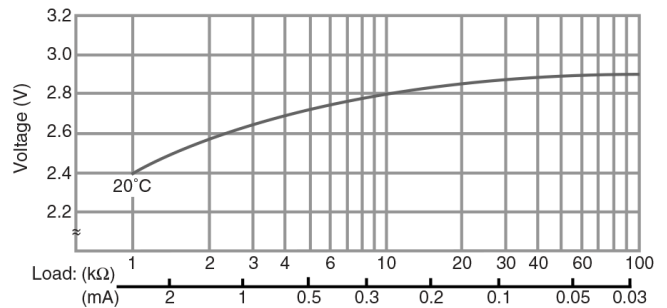

CR1220 LITHIUM MANGANESE DIOXIDE

Features & Benefits

- Good pulse capability
- High discharge characteristics
- Stable voltage level during discharge
- Long-term reliability

Specifications

Nominal Capacity:	35 mAh
Nominal Voltage:	3V
Weight:	1.2g
Operating Temperature:	-30°C - +60°C

Dimensions

Temperature Characteristics

Operating Voltage vs. Load Resistance (voltage at 50% discharge depth)

Capacity vs. Load Resistance

⚠ WARNING

Serious harm in as little as 2-hours if swallowed. **KEEP AWAY FROM CHILDREN.** Seek immediate medical help if swallowed. Have the doctor call the poison center at 1-(800) 498 8666 for US and Canada. International: 303-389-1300