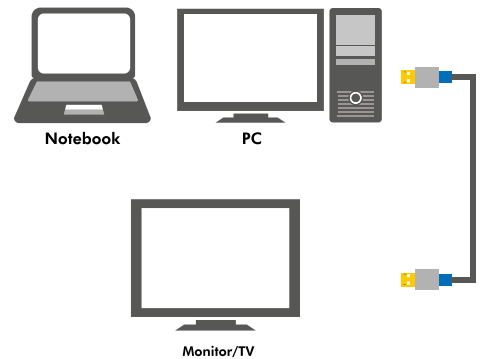

LogiLink®

Premium DisplayPort Connection Cable

DP male to DP male

Art. No.: **BDPM15**
BDPM20
BDPM30

Connect your external DisplayPort devices to PC/Notebook.

Features:

- » Aluminum housing
- » DisplayPort male to DisplayPort male cable
- » Compliant with Displayport 1.2 with 3D support, faster refresh rates and deeper color
- » Maximum resolution up to 4K x 2K

Part-No.	Cable Length	EAN Code
BDPM15	1.5m	4052792037388
BDPM20	2.0m	4052792037395
BDPM30	3.0m	4052792037401

Package Contents:

- » 1x Premium DisplayPort Connection Cable

Package Informations:

- » Packing Dimension: 235 x 75 x 25 mm (BDPM15), 235 x 75 x 50 mm (BDPM20/BDPM30)
- » Packing Weight: kg
- » Carton Dimension: 520 x 320 x 285 mm
- » Carton Q'ty: 80pcs (BDPM15), 40pcs (BDPM20/BDPM30)
- » Carton Weight: 10.8 kg (BDPM15), 7.1 kg (BDPM20), 8.9kg (BDPM30)