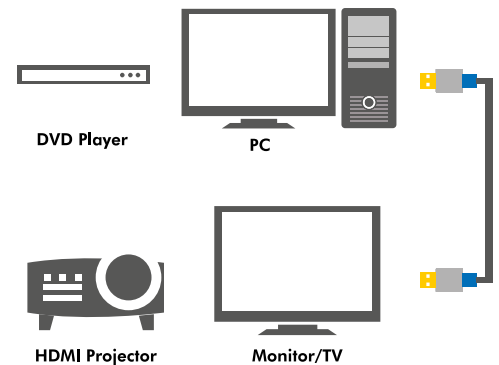

Features:

- » Aluminum housing
- » HDMI-A, male to HDMI-A, male cable
- » Compliant with HDMI 2.0 specification: 21:9 wide angle, CEC extensions and 3D support
- » Maximum resolution up to 4K x 2K