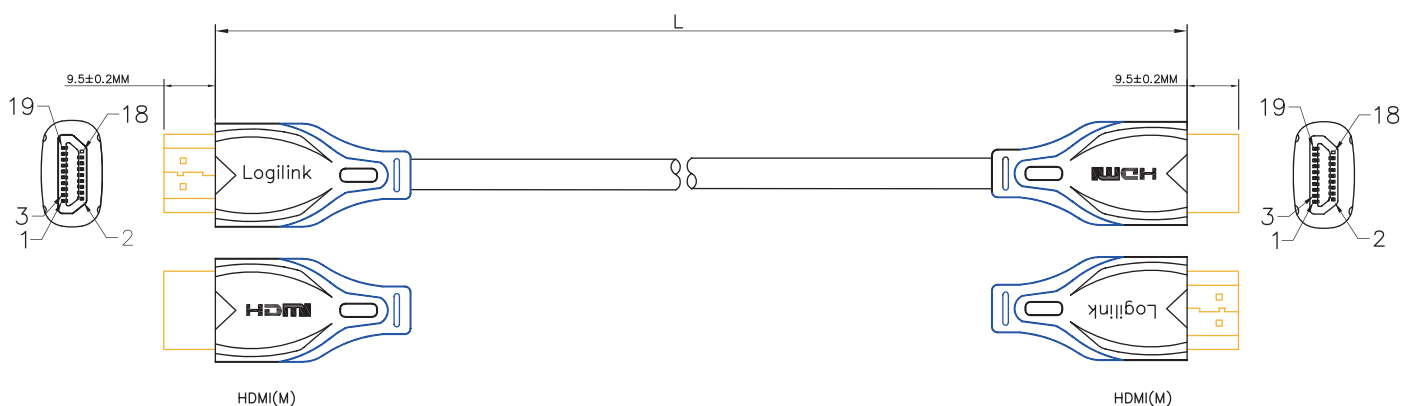

HDMI High Speed with Ethernet Cable

Technical Features

2 x HDMI Type-A Male

Ultra HD, 4K x 2K

Up to 4096 x 2160@60Hz

HDMI 2.0 compatible and support 3D

Gold Plated Connector

Color: Black

Technical Drawings

| Length | Art. No. | EAN Code |
|---------|----------|---------------|
| 1.00 m | CH0061 | 4052792012439 |
| 2.00 m | CH0062 | 4052792045451 |
| 3.00 m | CH0063 | 4052792045468 |
| 5.00 m | CH0064 | 4052792045475 |
| 7.50 m | CH0065 | 4052792045482 |
| 10.00 m | CH0066 | 4052792045499 |
| 15.00 m | CH0067 | 4052792045405 |

Package Contents

HDMI Cable x 1

Packaging Information

| | |
|-------------------|---|
| Packing Dimension | mm |
| Packing Weight | kg |
| Carton Dimension | 440 x 330 x 220mm (1m)/450 x 340 x 280mm (2-15m) |
| Carton Q'ty | 200pcs (1m)/150pcs (2m)/100pcs (3m)/50pcs (5m)/25pcs (7.5m)/10pcs (10-15m) |
| Carton Weight | 12.3kg (1m)/15.5kg (2m)/15kg (3m)/16.2kg (5m)/14.6kg (7.5m)/10.6kg (10m)/13.6kg (15m) |