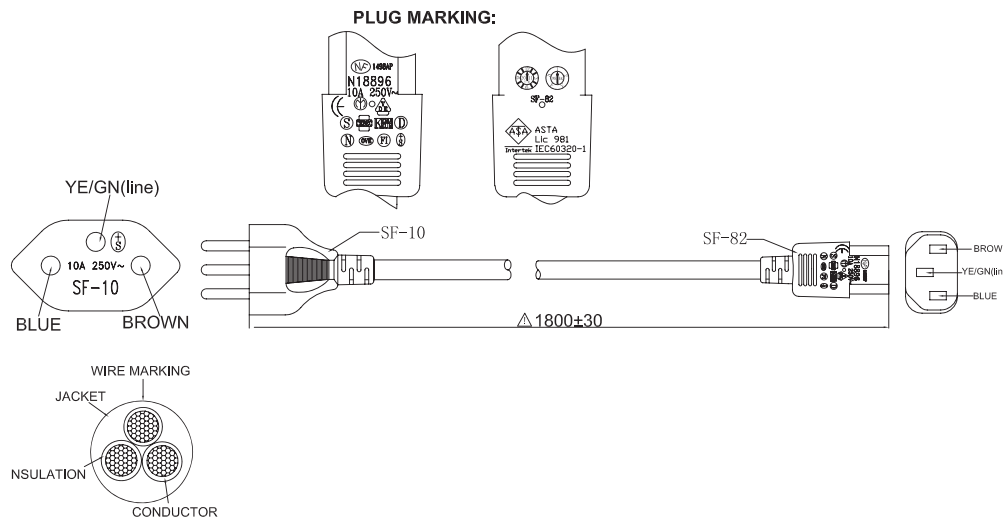

## Power Cord, 1.80m

Swiss male to IEC C13 female

Art. No.: CP102

LogiLink power cable to connect from to IEC C13 power outlets in Switzerland. Suitable for use in Switzerland. The cable is black and about 1.80 meters long.

### Features:

- » Connection 1: Swiss plug male (SEV 1011 Type 12), straight
- » Connection 2: IEC-C13 female (IEC 60320-C13), straight
- » Cable spec: H05VV-F 3G0.75mm<sup>2</sup>
- » Operating voltage: 250V
- » Max current capacity: 10A
- » Length: 1.80m
- » Color: Black

### Package Contents:

- » 1 x Power Cord

### Package Informations:

- » Packing Dimension: mm
- » Packing Weight: kg
- » Carton Dimension: 546 x 355 x 197mm
- » Carton Q'ty: 100pcs
- » Carton Weight: 16.9kg

CP102

4 052792 007978

Made in China

RoHS  
compliant