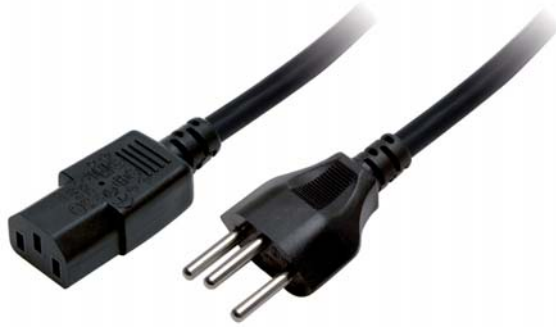

## Power Cord, 1.80m

Swiss male to IEC C13 female

Art. No.: CP102

LogiLink power cable to connect from to IEC C13 power outlets in Switzerland. Suitable for use in Switzerland. The cable is black and about 1.80 meters long.

### Features:

- » Connection 1: Swiss plug male (SEV 1011 Type 12), straight
- » Connection 2: IEC-C13 female (IEC 60320-C13), straight
- » Cable spec: H05VV-F 3G0.75mm<sup>2</sup>
- » Operating voltage: 250V
- » Max current capacity: 10A
- » Length: 1.80m
- » Color: Black

### Package Contents:

- » 1 x Power Cord