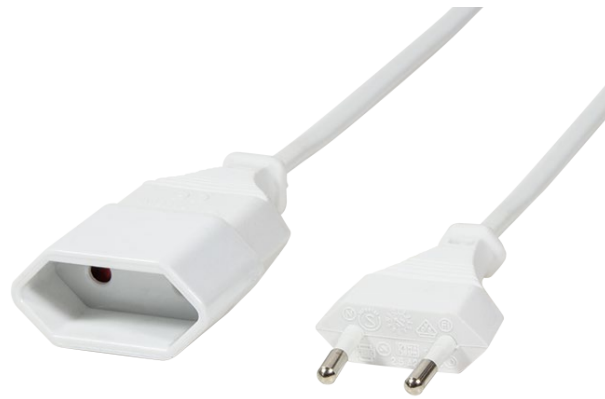

## Power Extension Cable

Art. No.: CP125  
CP126  
CP127

### Features:

- » Euro CEE 7/16 plug to socket
- » H03VV-H2-F 2 x 0,75 mm<sup>2</sup> cable
- » Color: White

Part-No.	Length	EAN Code
CP125	1m	4052792039689
CP126	2m	4052792039696
CP127	3m	4052792039702

### Package Contents:

- » 1x Power Extension Cable