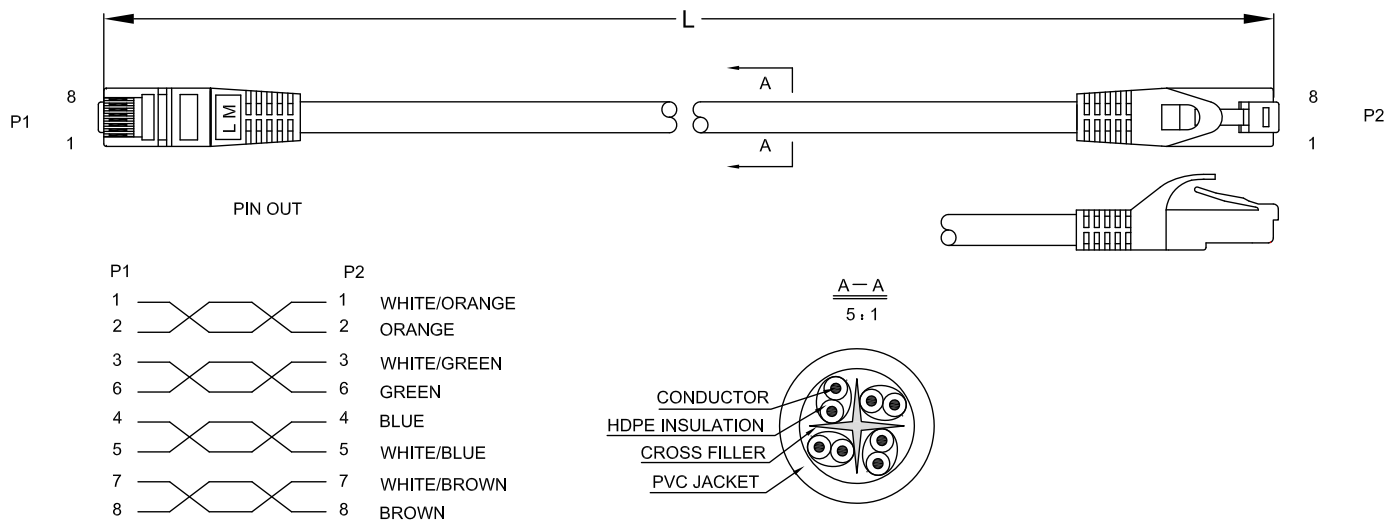

U/UTP Patch Cable Cat.6A 10GE for Home/Office, EconLine

Technical Features

RJ45 Patch Cable 6A

2 x RJ45 Cat.6 plug

TIA/EIA 568B code

U/UTP 26AWG CCA

PVC jacket, OD: 5mm

Technical Drawings

www.logilink.de

RoHS
compliant

Made in China

* The specifications and pictures are subject to change without notice.
*All trade names referenced are the registered namework of their respective owners.

| Length | White | EAN Code |
|---------|---------|---------------|
| 0.25 m | CP3011U | 4052792044607 |
| 0.50 m | CP3021U | 4052792044614 |
| 1.00 m | CP3031U | 4052792044621 |
| 1.50 m | CP3041U | 4052792044638 |
| 2.00 m | CP3051U | 4052792044645 |
| 3.00 m | CP3061U | 4052792044652 |
| 5.00 m | CP3071U | 4052792044669 |
| 7.50 m | CP3081U | 4052792044676 |
| 10.00 m | CP3091U | 4052792044683 |

Package Contents

U/UTP Patch Cable Cat.6A x 1

Packaging Informations

| | |
|-------------------|--|
| Packing Dimension | 140 x 6mm (0.25m)/Ø105 x 10mm (0.5m)/Ø130 x 15mm (1-2m)/Ø130 x 25mm (3m)/Ø140 x 30mm (5m)/Ø140 x 35mm (7.5m)/Ø160 x 35mm (10m) |
| Packing Weight | 0.0131kg (0.25m)/0.0217kg (0.5m)/0.0349kg (1m)/0.0481kg (1.5m)/0.0612kg (2m)/0.0876kg (3m)/0.1403kg (5m)/0.2062kg (7.5m)/0.272kg (10m) |
| Carton Dimension | 400 x 300 x 380mm (0.25m)/400 x 300 x 280mm (0.5m)/400 x 300 x 340mm (1m)/400 x 300 x 500mm (1.5m)/400 x 300 x 480mm (2m)/400 x 300 x 380mm (3m)/400 x 300 x 400mm (5-10m) |
| Carton Q'ty | 350pcs (0.25m)/250pcs (0.5m)/200pcs (1-1.5m)/150pcs (2m)/100pcs (3m)/60pcs (5m)/50pcs (7.5m)/40pcs (10m) |
| Carton Weight | 3.925kg (0.25m)/4.765kg (0.5m)/6.32kg (1m)/8.96kg (1.5m)/8.52kg (2m)/8.1kg (3m)/7.758kg (5m)/9.65kg (7.5m)/10.22kg (10m) |