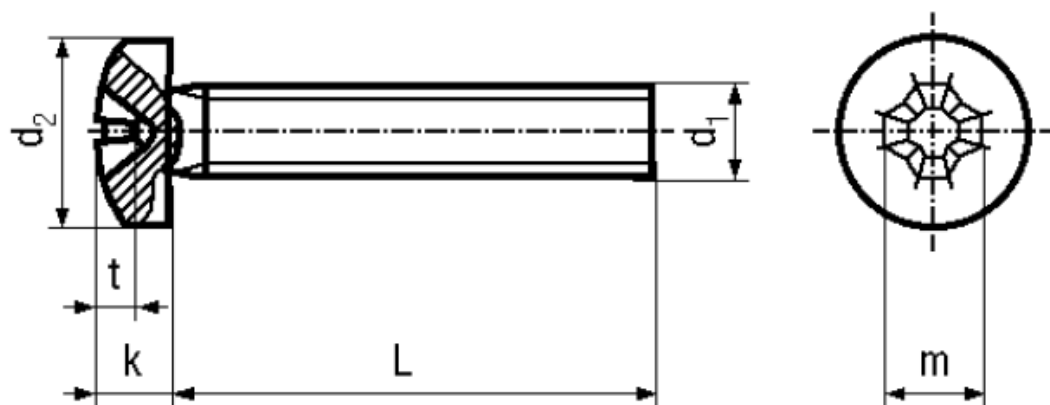

## BN 660

Cross recessed pan head screws  
Phillips H

DIN 7985 A  
~ISO 7045  
~UNI 7687

Material **Stainless steel** Quality **A2**

### Article No. - 1210947

d <sub>1</sub>	M2
L	3
d <sub>2</sub> max.	4
k max.	1,72
Phillips	1
m~	2,5
t min.	1,1
t max.	1,4

DIN 7985: Standard withdrawn

Screw driver bits 1/4": BN 31515 and BN 10639 / CG 1.