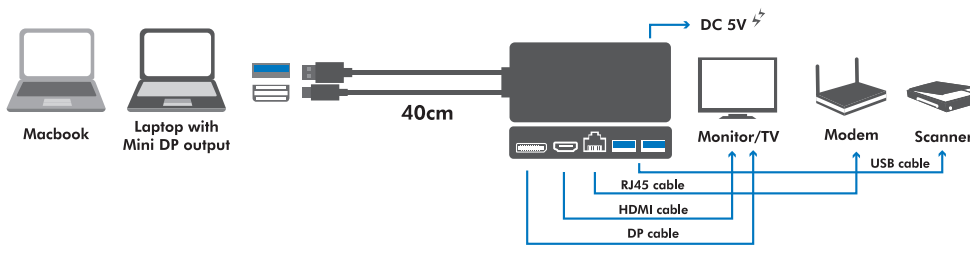

LogiLink®

Mini DisplayPort Docking with HDMI/DP/LAN/USB3.0

Art. No.: CV0111

This Mini-DP video dock with USB 3.0 LAN hub is a versatile tool to expand and enhance your computer's connectivity performance for use at home, in the office or on the road.

Features:

- » Input: Mini DisplayPort , USB3.0
- » Output: 2 x USB3.0, RJ45 port, HDMI, DisplayPort
- » Compliant with VESA DisplayPort 1.2 specification for 1.62Gbps, 2.7Gbps and 5.4Gbps link rates
- » Compliant with HDMI specification up to 2.25Gbps
- » Supports 1080P and 3D
- » Supports USB3.0 High-Speed transfer rate up to 5Gbps
- » Supports 10/100/1000Mbps Gigabit Ethernet
- » LED indicator
- » Support Windows XP/Vista/7/8/10, Mac OS 9.X and 10.X
- » Connect to a 5V power adapter if additional power is required (not included)
- » Product Dimension: 123.9 x 67.8 x 21.5mm
- » Product Weight: 124g

Package Contents:

- » 1 x Mini DisplayPort Docking
- » 1 x User Manual

Package Informations:

- » Packing Dimension: 173 x 260 x 25mm
- » Packing Weight: kg
- » Carton Dimension: 520 x 366 x 285mm
- » Carton Q'ty: 40pcs
- » Carton Weight: kg

DP HDMI RJ45 USB3.0 USB3.0 DC5V

You can only plug in 1 port among the 2 video output ports at a time.

CV0111

Made in China

RoHS
compliant

* The specifications and pictures are subject to change without notice.
* All trade names referenced are the registered namework of their respective owners.