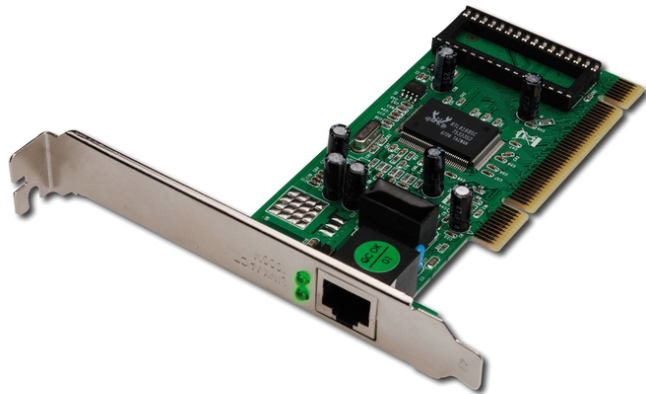

DIGITUS Gigabit Ethernet PCI Network Card

DN-10110
EAN 4016032310778

**Gigabit PCI Card 10/100/1000 Mbit 32-bit, Incl. Low Profile Bracket
Realtek RTL8169SC Chipset**

Unprecedented speed is now available over your existing network cabling - Built to run the fastest network applications

- Supports 10/100/1.000 Mbps auto negotiation
- IEEE 802.3, IEEE 802.3u, IEEE 802.3ab compatible
- IEEE 802.3x full-duplex and flow control
- Supports Autonegotiation and Crossover detection
- Realtek Chipset
- PCI Local Bus Master Rev.2.1 and 2.2 compatible
- Suitable for all common network environments

- Additional Low Profile Bracket to use the Card also in Thin Computers
- Operating temperature: 0 °C - 70 °C
- Operating humidity: 25% - 65% RH (non-condensing)
- Supports Windows 10, 8.1, 8, 7, Vista, XP, Mac OS X and Linux