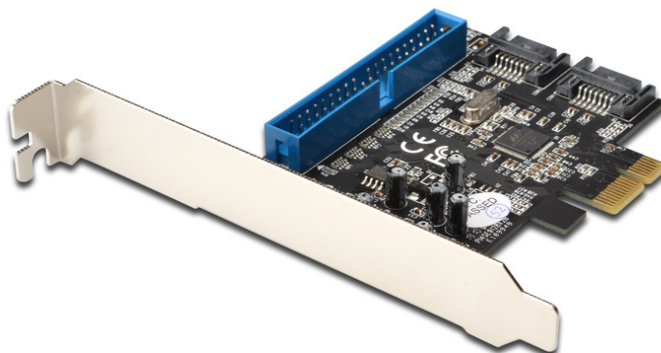

DIGITUS SATA III / PATA PCI Express combo card

DS-30106
EAN 4016032282006

SATA III600+PATA Raid Controller PCIe Add-On card int:int:2xSATA III600 + 1xIDE Marvell 88SE9128 chipset

Combines the performance boost of the new SATA III with up to 6Gbps with the flexibility to connect almost any type of HDD to your computer

- 2 x internal SATA III ports
- 1 x internal parallel ATA port - supports up to UDMA-6 transfer mode, ATA and ATAPI
- Chipset: Marvell 88SE9128
- Up to 4 devices connectable in total
- Compliant with PCI-Express Specification v2.0 and backward compatible with PCI-Express 1.x
- Compliant with Serial ATA Specification 3.0
- Supports communication speeds of 6Gbps, 3Gbps and 1.5Gbps

- Supports RAID levels 0 and 1 (only for SATA hard drives)
- Installable in any available PCI Express slot with different lane widths
- Supports NCQ (Native Command Queuing)
- Supports Port Multiplier FIS
- Hot-Plug and Hot-Swapping features on SATA ports
- Incl. low profile bracket
- Supports Windows 10, 8, 7, Vista and XP