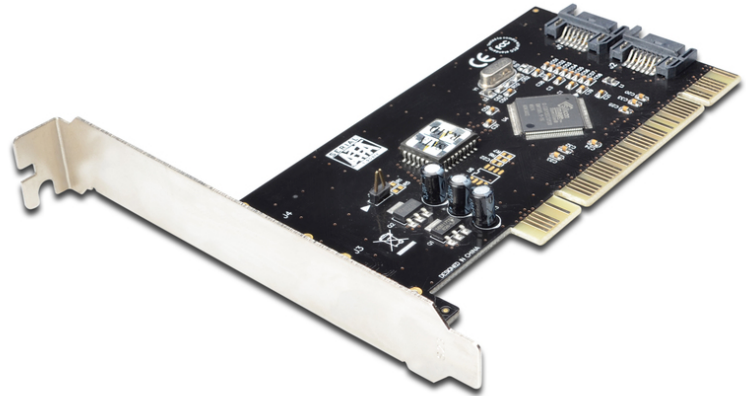

DIGITUS SATA 150 RAID PCI card, 2 ports

DS-33101-1
EAN 4016032317746

SATA 150 RAID PCI card 2x SATA Port intern, with SATA cable Silicon Image 3512

The quick and easy way to add Serial ATA performance to your PC.

- 2 x Serial ATA connectors
- Chipset: Sil 3512
- Compliant with SATA, revision 1.0
- Compliant with Serial ATA 1.0, revision 2.3 specifications
- Stand-alone PCI to Serial ATA host controller
- Serial ATA generation 1, data transfer rate up to 150MB/sec
- Supports RAID for better speed respectively a higher data protection