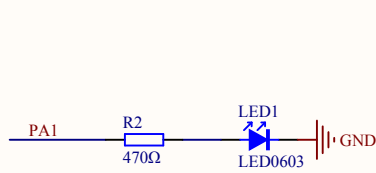

LED

KEY

Extension Pin

Company Name: GigaDevice

File Name: Extension

Revision: 1.0

Data:

Author: