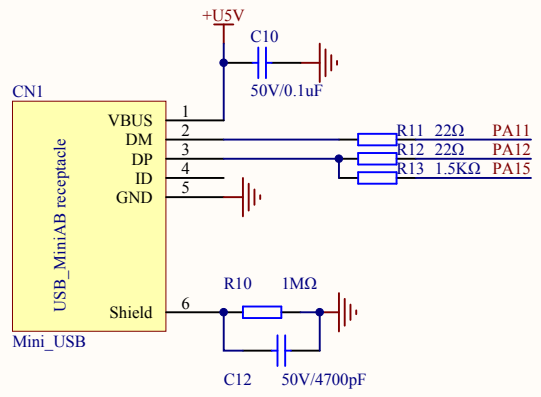

LED

KEY

Extension Pin

Company Name: GigaDevice

File Name: Extension

Revision: 1.0

Data:

Author:

Company Name: GigaDevice		
File Name: MCU		
Revision: 1.0	Data:	Author:

Company Name: GigaDevice

File Name: Power

Revision: 1.0

Data:

Author: