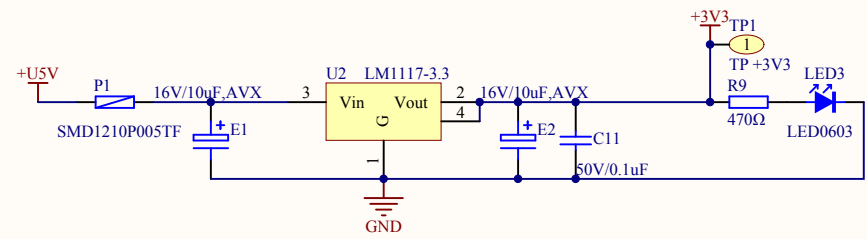

Company Name: GigaDevice

File Name: Power

Revision: 1.0

Data:

Author: