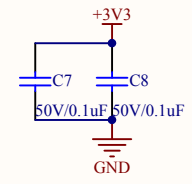

LED

KEY

Extension Pin

Company Name: GigaDevice

File Name: Extension

Revision: 1.0

Data:

Author: