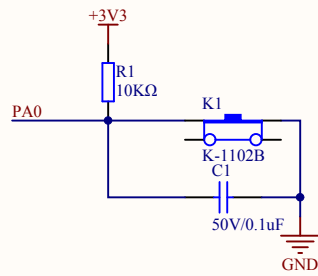

LED

KEY

Extension Pin

Company Name: GigaDevice

File Name: Extension

Revision: 1.0

Data:

Author: