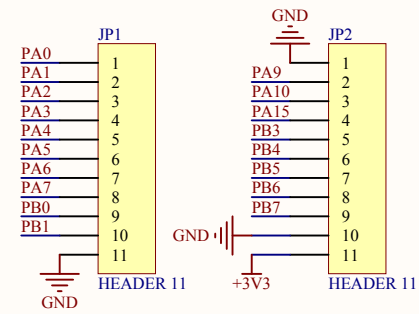

LED

KEY

Extension Pin

Company Name: GigaDevice

File Name: Extension

Revision: 1.0

Data:

Author: