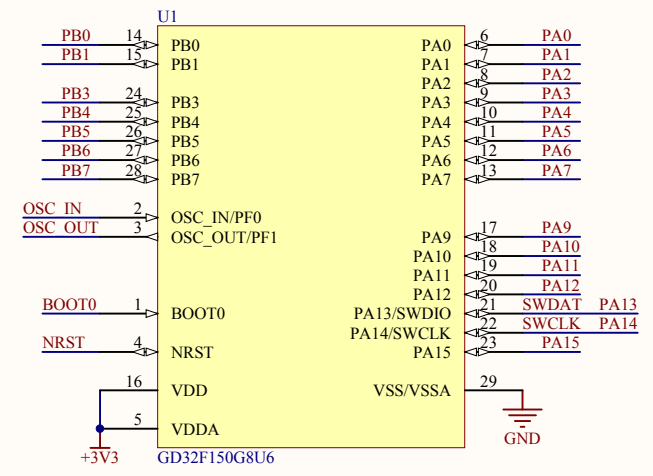

LED

KEY

Extension Pin

Company Name: GigaDevice

File Name: Extension

Revision: 1.0

Data:

Author:

Company Name: GigaDevice		
File Name: MCU		
Revision: 1.0	Data:	Author:

Company Name: GigaDevice

File Name: Power

Revision: 1.0

Data:

Author: