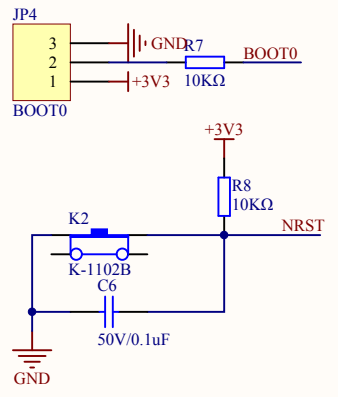

LED

KEY

Extension Pin

Company Name: GigaDevice

File Name: Extension

Revision: 1.0

Data:

Author: