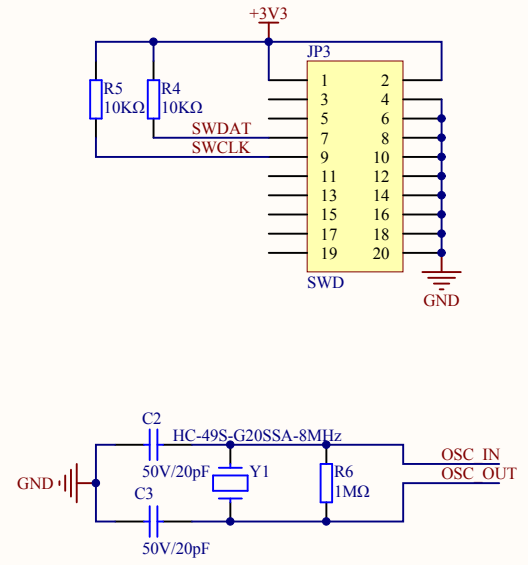

LED

KEY

Extension Pin

Company Name: GigaDevice

File Name: Extension

Revision: 1.0

Data:

Author: