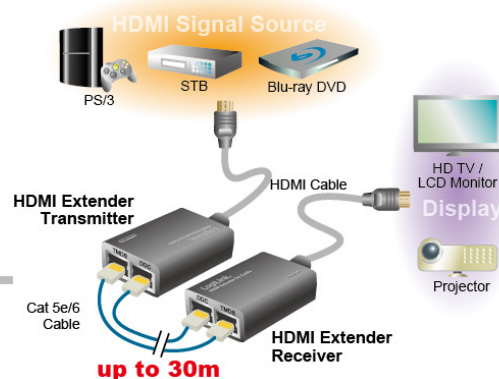

* The specifications and pictures are subject to change without notice.
*All trade names referenced are the registered network of their respective owners.

Made in China