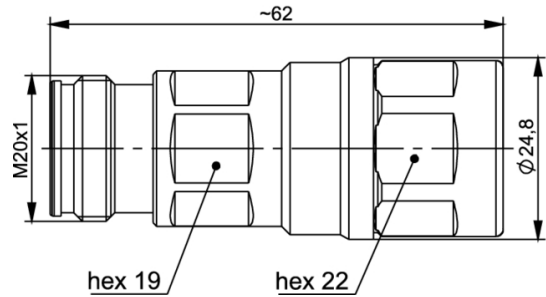

order number: J01441A0008

4.3-10 straight jack, G21 (1/2"), SIMFix Pro IP68

Technical Attributes	
Cable group; cable	G21 (1/2")
Assembly	B90
Remarks	SIMFix Pro IP 68