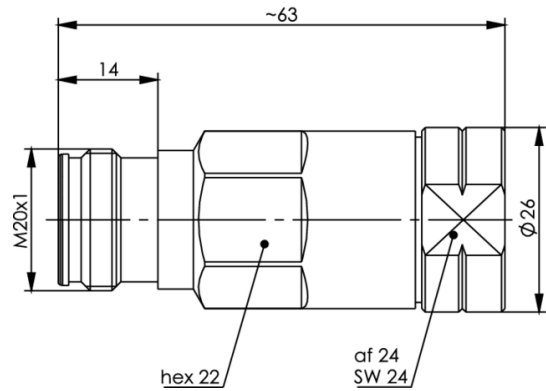

order number: J01441A0010

4.3-10 straight jack, G23 (1/2" Flex), SIMFix Pro, IP68

Technical Attributes	
Cable group; cable	G23 (1/2" Flex)
Assembly	B89
Remarks	SIMFix Pro IP 68