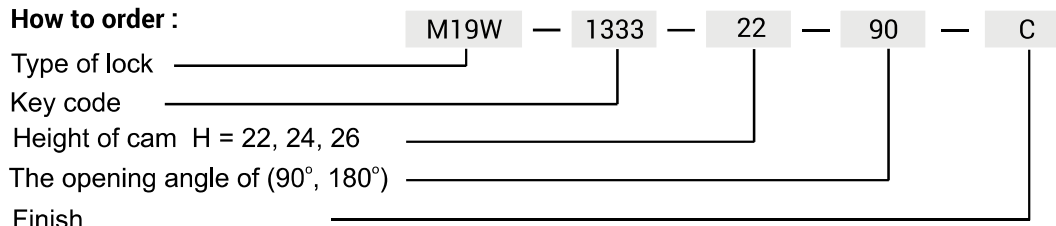

How to order :

* possibility to make in another dimension

** galvanized