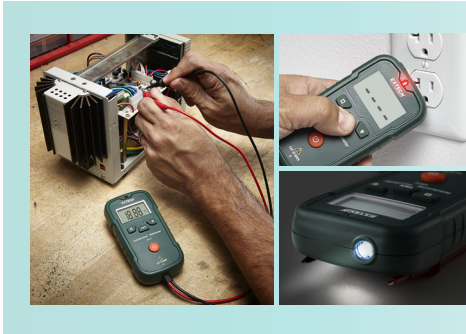

MN30 True RMS AutoSensing™ Multimeter + NCV

Easy-to-use smart pocket multimeter with AutoSensing feature enables the meter to recognize the input and automatically switch to the correct mode of operation (i.e. Voltage to Resistance measurement). True RMS AC Voltage measurement allows for accurate readings regardless of waveforms. Built-in Non-Contact Voltage (NCV) Detector allows for quick detection of live voltage. Convenient LED flashlight illuminates dimly lit area.

Features

- True RMS for accurate readings of noisy, distorted or non-sinusoidal waveforms
- Unique smart AutoSensing feature
- Built-in Non-Contact Voltage (NCV) detector
- Convenient built-in LED Flashlight
- Audible Continuity tester
- 4000 count LCD display
- Low battery indicator and Auto Power Off feature
- Overload indication
- CAT III-600V safety rating
- Complete with integrated test leads and two AAA batteries

Specifications	Range	Max Resolution	Basic Accuracy
AC Voltage	600V	0.01V	±(1.8%+3)
DC Voltage	600V	0.01V	±(1.5%+3)
Non-Contact Voltage (NCV)	50V to 600V		
Resistance	1Ω to 10MΩ	1Ω	≤200Ω±(2.5%+4), >200Ω±(2%+3)
Continuity	<30Ω (beeper)		
Dimensions	4.8x2.6x1.4" (123x65x35mm)		
Weight	4.9oz (140g)		

Ordering

MN30 True RMS AutoSensing™ Multimeter+NCV

UPC Code: 793950370803

X-ON Electronics

Largest Supplier of Electrical and Electronic Components

Click to view similar products for [Digital Multimeters](#) category: