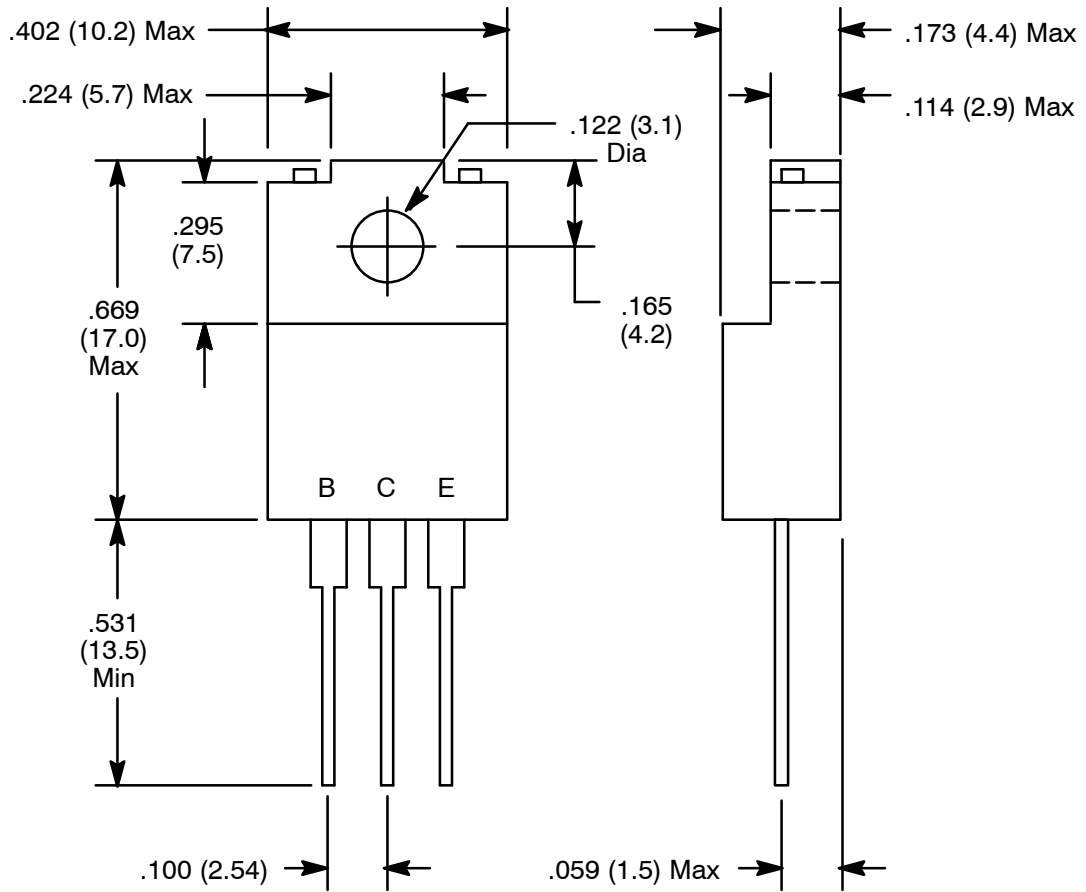

Schematic Diagram

NOTE: Tab is isolated