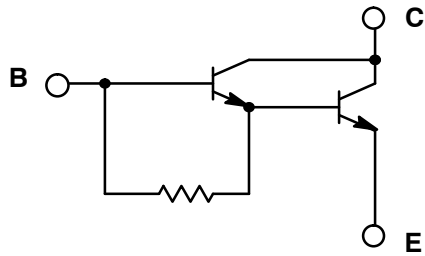

Schematic Diagram

NOTE: Tab is isolated