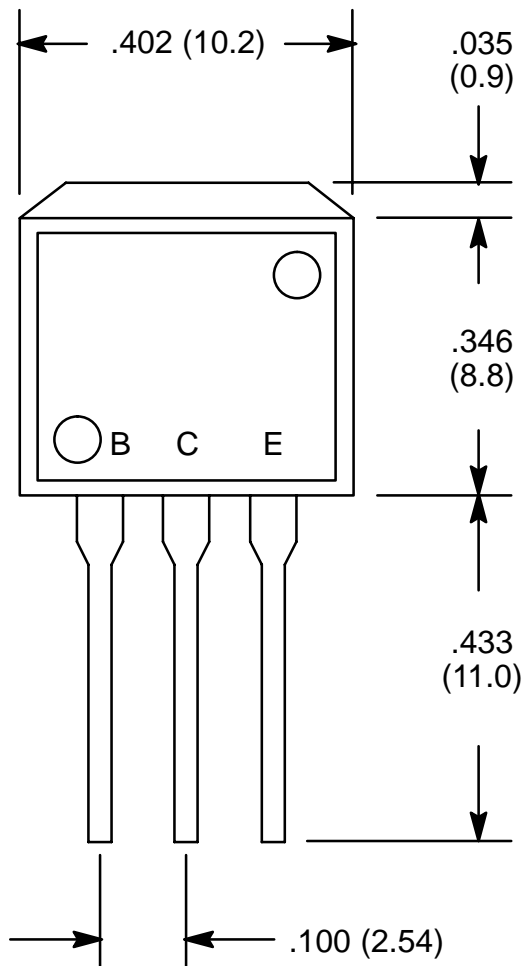

**NTE2555
(PNP)**