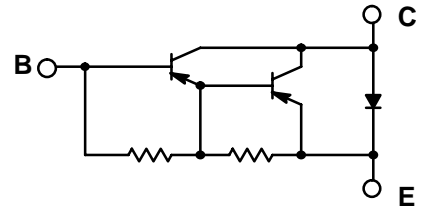

**NTE2555
(PNP)**