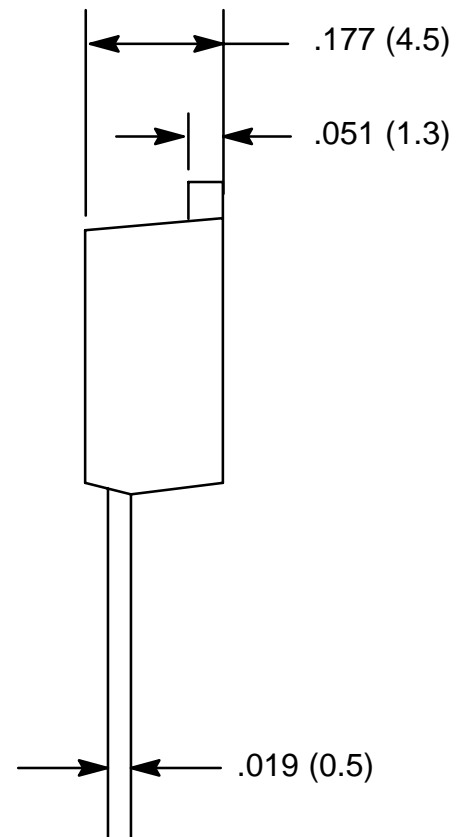

**NTE2555
(PNP)**