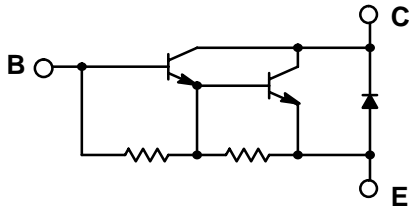

**NTE2554
(NPN)**